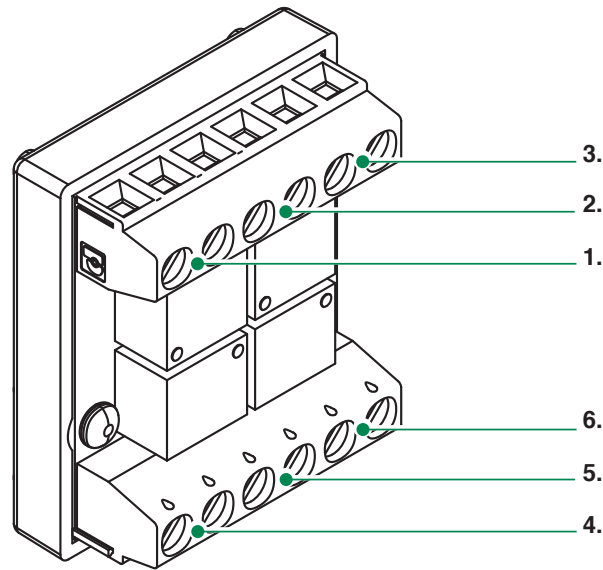

EN

TECHNICAL
MANUAL

1IN-4OUT Distribution terminal
art. 1412

 **Comelit**[®]
Passion. Technology. Design.

Table of contents

Description.....	3
Technical specifications	3
Installation.....	4
Connections.....	4
System performance and layouts	5

Description

Distribution terminal for Kit video, SimpleBus Top and Building Kits; allows distribution of signal on 4 internal terminals. Compact dimensions allow installation in the round box (60 mm).

- 1. **LM4 LM4 terminal** Internal units 4 line
- 2. **Lout Lout terminal** Riser line output
- 3. **LM3 LM3 terminal** Internal units 3 line
- 4. **LM1 LM1 terminal** Internal units 1 line
- 5. **Lin Lin terminal** Riser line input
- 6. **LM2 LM2 terminal** Internal units 2 line

Technical specifications

ELECTRICAL SPECIFICATIONS

Power supply voltage MAX 42 Vdc (BUS line power supply)

GENERAL INFO

Operating temperature (°C) 5 - 40
 Operating humidity (%) 25 - 75
 Weight (g) 50
 Dimensions (mm) 34,5 x 40,5 x 20