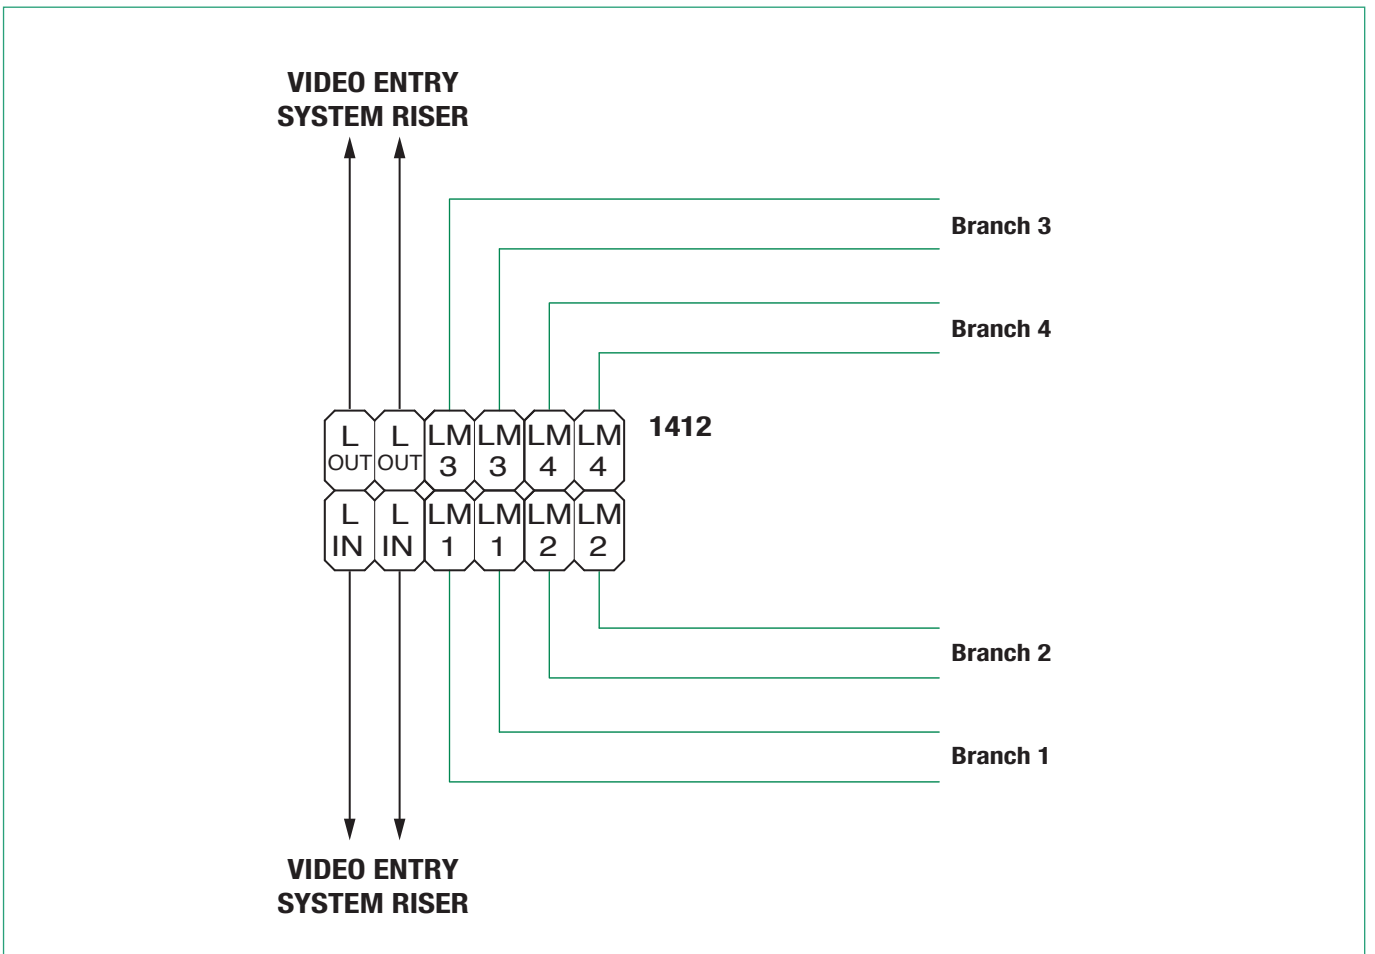

Connections