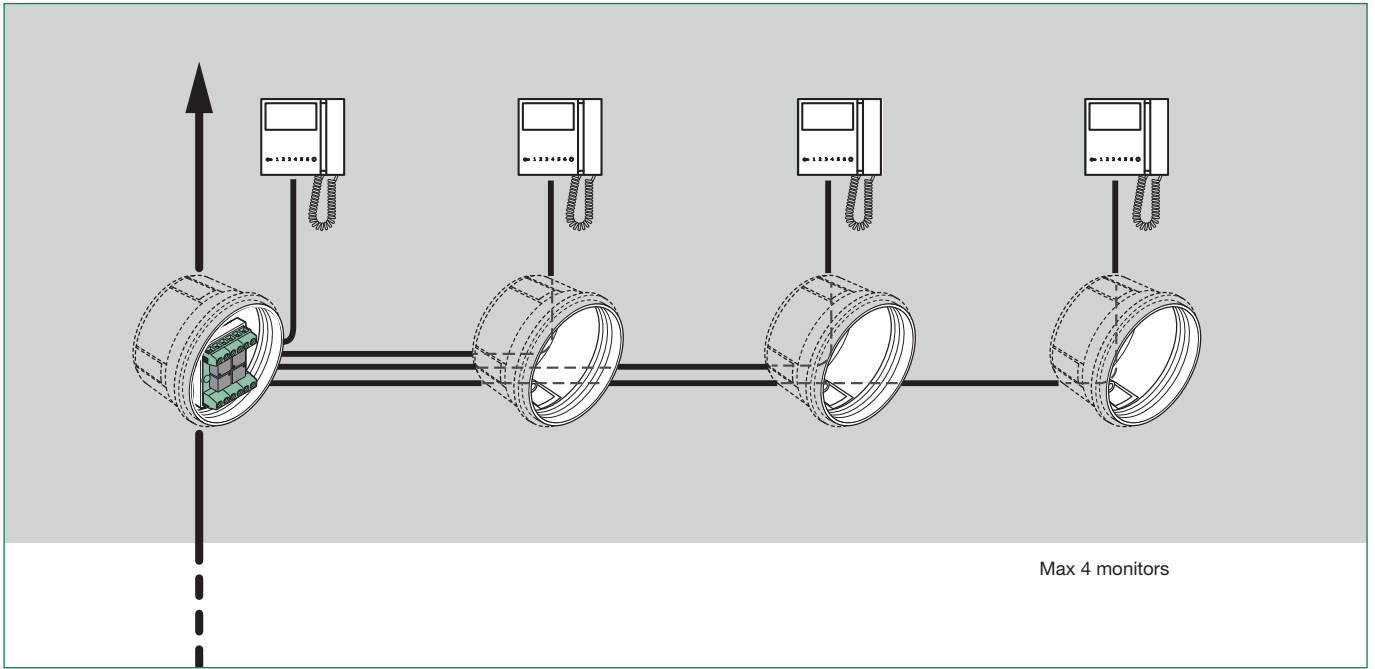

Description

Distribution terminal for Kit video, SimpleBus Top and Building Kits; allows distribution of signal on 4 internal terminals. Compact dimensions allow installation in the round box (60 mm).

- 1. **LM4 LM4 terminal** Internal units 4 line
- 2. **Lout Lout terminal** Riser line output
- 3. **LM3 LM3 terminal** Internal units 3 line
- 4. **LM1 LM1 terminal** Internal units 1 line
- 5. **Lin Lin terminal** Riser line input
- 6. **LM2 LM2 terminal** Internal units 2 line

Technical specifications

ELECTRICAL SPECIFICATIONS

Power supply voltage MAX 42 Vdc (BUS line power supply)

GENERAL INFO

Operating temperature (°C) 5 - 40
 Operating humidity (%) 25 - 75
 Weight (g) 50
 Dimensions (mm) 34,5 x 40,5 x 20

Installation

Connections

System performance and layouts

For further information of system performance and to view installation layouts, click on the type of system that best meets your needs:

- [Audio/video kit](#) for the creation of audio-video systems for *individual residences*.
- [Building Kit audio/video system](#) for the creation of audio-video systems for *small apartment blocks*.
- [SBTOP audio/video system](#) for the creation of audio-video systems for *residential complexes*.