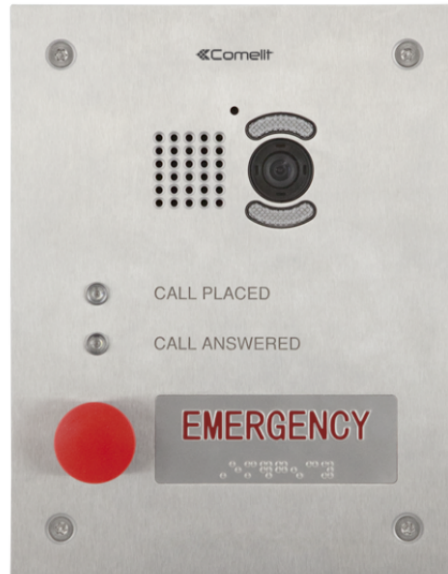

3460HEV

VIDEO ENT. PANEL FOR EMERGENCY CALLS. VIP SYSTEM

Stainless steel entrance panel with a single call button and indicator LEDs for call forwarded and call answered. Complete with POE audio/video module for ViP system and flush-mounted box. "EMERGENCY" model with Braille text. Can be wall-mounted using accessory Art. 3461. POE entrance panel. Compatible with H.264 video format. Dimensions 228.6x177.8x3mm.

3460HEV

VIDEO ENT. PANEL FOR EMERGENCY CALLS. VIP SYSTEM

GENERAL DATA

Type	Monoblock
Height (mm)	229
Width (mm)	180
Depth (mm)	59
Product weight (g)	2000
Product color	Steel
Flush-mounted	Yes
Wall-mounted	Yes, with a dedicated accessory

COMPATIBLE SYSTEMS

Compatible audio and audio/video units	Art.4682HD
ViP	Yes

AUDIO FEATURES

Technologies implemented	Full-Duplex, Echo canceling
--------------------------	-----------------------------

CAMERA FEATURES

Stainless steel surface-mounted column. To be finished with an emergency entrance panel and flashing light. Users in difficulty can use the call button on the entrance panel to send a call to request help from the emergency services. Dimensions: 250x702x100 mm