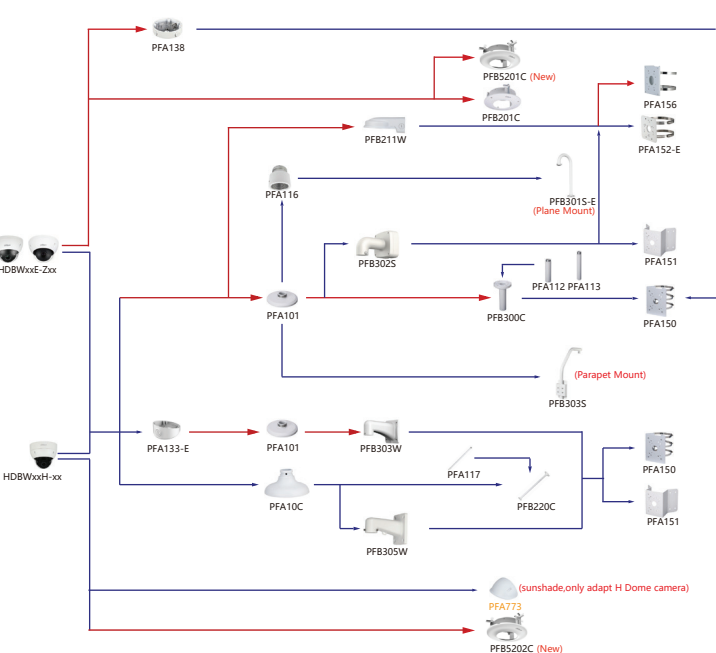

Selection of Lens(600N Series)

Shape	Box Camera	Lens
	IPC-HF5241E-E	PFL2712-E6D
	IPC-HF5541E-E	PFL2712-E6D

Selection of Box Camera

Selection of Lens(510N-E Series)

Shape	Box Camera	Lens			
	IPC-HF5241E-E	PLZ21C-D	PLZ20C-D	PFL010542-A12PE	
		PLZ21C-D	PFL50-L12M-AIR	PFL0550-E6D	
		PLZ20C-P	PFL35-L12M-AIR	PFL2712-E6D	
	IPC-HF5242E-E-MF	PLZ21C-D	PLZ20C-D	PFL010542-A12PE	
		PLZ21C-D	PFL50-L12M-AIR		
		PLZ20C-P	PFL35-L12M-AIR		
	IPC-HF5442E-E	PLZ21C-D	PLZ20C-D	PFL010542-A12PE	
		PLZ21C-D	PFL50-L12M-AIR		
		PLZ20C-P	PFL35-L12M-AIR		
	IPC-HF5541E-E	PLZ21C-D	PLZ20C-D	PFL010542-A12PE	
		PLZ21C-D	PFL50-L12M-AIR	PFL0550-E6D	
		PLZ20C-P	PFL35-L12M-AIR	PFL2712-E6D	
	IPC-HF5842F-ZE-S2	PLZ21C-D	PLZ20C-D		
		PLZ21C-D			
		PLZ20C-P			
	IPC-HF7442F-Z-S2	PLZ21C-D	PLZ20C-D		
		PLZ21C-D			
		PLZ20C-P			
	IPC-HF7842F-Z-S2	PLZ21C-D	PLZ20C-D		
		PLZ21C-D			
		PLZ20C-P			
	IPC-HF71242F	PLZ21C-D	PLZ20C-D		
		PLZ21C-D			
		PLZ20C-P			

Selection of Box Camera

Selection of IP&CVI Dome Camera

Shape	IP Camera	CVI Camera
	IPC-HDBW5442E-ZE IPC-HDBW5442E-ZHE IPC-HDBW5242E-MF IPC-HDBW5241E-ZHE IPC-HDBW5241E-ZE IPC-HDBW5241E-ZSE IPC-HDBW5442E-ZE-OPAT IPC-HDBW5441E-ZE-OPAT IPC-HDBW5831E-ZSE IPC-HDBW5831E-ZE IPC-HDBW5231E-ZE-HDMI IPC-HDBW5842E-ZE-S2 IPC-HDBW5842E-Z4E-S2 IPC-HDBW5541E-ZE IPC-HDBW5541E-ZSE IPC-HDBW5442E-Z4E	HAC-HDBW7442H-Z-S2 IPC-HDBW742H-Z4-S2 IPC-HDBW7842H-Z-S2 IPC-HDBW7842H-Z4-S2 IPC-HDBW7242H-Z2 IPC-HDBW5842H-Z4HE-S2 IPC-HDBW5842H-ZHE-S2 IPC-HDBW5442H-Z4E IPC-HDBW5442H-ZHE IPC-HDBW5442H-ZE IPC-HDBW5242H-Z4E-MF IPC-HDBW5242H-ZHE-MF IPC-HDBW5242H-ZE-MF IPC-HDBW8441H-Z4-LB IPC-HDBW8441H-Z1-LB

Camera Junction Box Adapter Wall Mount Ceiling Mount Pole/Corner Mount

Selection of IP&CVI Dome Camera

Shape	IP Camera	CVI Camera
	IPC-EBW 81242-AS-S2 IPC-EBW81242-AS-IPC-S2 IPC-EBW842-AS IPC-EBW842-AS-IPC IPC-EBW81230 IPC-EBW8630	HAC-EBW3802