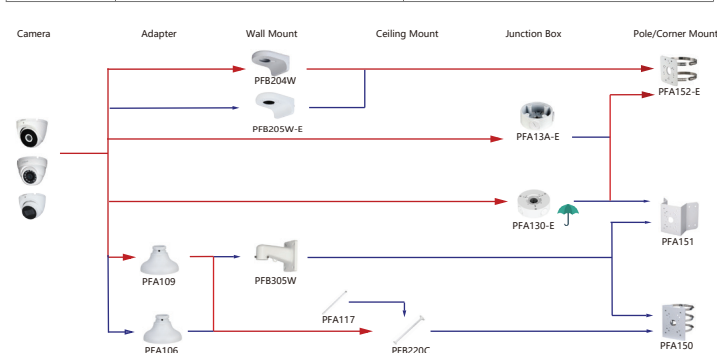

Selection of IP&CVI Eyeball Camera

Shape	IP Camera	CVI Camera
	IPC-HDW3841EM-S-52 IPC-HDW3811EM-A-5 IPC-HDW3541EM-S-52 IPC-HDW3441EM-S-52 IPC-HDW3231EM-S-52 IPC-HDW5241TM-ASE IPC-HDW5442TM-ASE IPC-HDW5541TM-ASE	HAC-HDW1801EM(A)-A HAC-HDW12003M(A)-A HAC-HDW2802T-A HAC-HDW2402T-A HAC-HDW2509T-A-LED HAC-HDW2249T-A-LED HAC-HDW1809T-A-LED HAC-HDW1509T-IL-A HAC-HDW1509T-A-LED-POC

Shape	IP Camera	CVI Camera
	IPC-T1820/40 IPC-T1820-L	HAC-HDW1800TL-A HAC-HDW1801TL(A)-A HAC-HDW1200TL-A

Selection of IP&CVI Eyeball Camera

Shape	IP Camera	CVI Camera
	IPC-HDW5242T-ZE-MF IPC-HDW5241T-ZE IPC-HDW5442T-ZE IPC-HDW5541T-ZE IPC-HDW5842T-ZE-S2 IPC-HDW1230T-ZS-55 IPC-HDW1230T-ZS-55 IPC-HDW5541H-ASE-PV IPC-HDW5241H-ASE-PV IPC-HDW5541H-AS-PV IPC-HDW5241H-AS-PV IPC-HDW5497M-SE-LED IPC-HDW5842TM-SE-S2	HAC-HDW2802T-Z-A HAC-HDW2802T-Z-A-DP HAC-HDW2501T-Z-A HAC-HDW2501T-Z-A-DP HAC-HDW2402T-Z-A HAC-HDW2402T-Z-A-DP HAC-HDW2241T-Z-A HAC-HDW2241T-Z-A-DP HAC-HDW2241T-Z-A-DP HAC-HDW1509T-Z-A-LED-DP HAC-HDW1509T-Z-A-LED HAC-HDW1500T-Z-A-DP HAC-HDW1239T-Z-A-LED-DP HAC-HDW1239T-Z-A-LED HAC-HDW1231T-Z-A HAC-HDW1231T-Z-A-DP HAC-HDW1231T-Z-A HAC-HDW1200T-Z(A) HAC-ME1809H-A-PV-POC HAC-ME1809H-A-PV HAC-ME1509H-A-PV HAC-ME1239H-A-PV HAC-T3A51-Z HAC-T3A21-Z HAC-T3A21-VF

Selection of IP&CVI Eyeball Camera

Shape	IP Camera	CVI Camera
		HAC-HDW1200M HAC-HDW1800M HAC-HDW1801M HAC-T2A51 HAC-T2A21 HAC-HDW1509TLM-A-LED HAC-HDW2501TLM-A HAC-HDW2249TLM-A-LED HAC-HDW2241TLM(A)-A HAC-HDW1809TLM(A)-A HAC-HDW1801TLM(A)-A HAC-HDW1231TLM(A)-A HAC-HDW1200TLM(A)-A HAC-HDW1500TLM-A HAC-HDW1239TQ-A-LED-DP HAC-HDW1239TQ-A-LED HAC-ME1800EQ-L HAC-ME1800EQ-L HAC-ME1500EQ-L HAC-ME1200EQ-L HAC-ME1200EQ-L