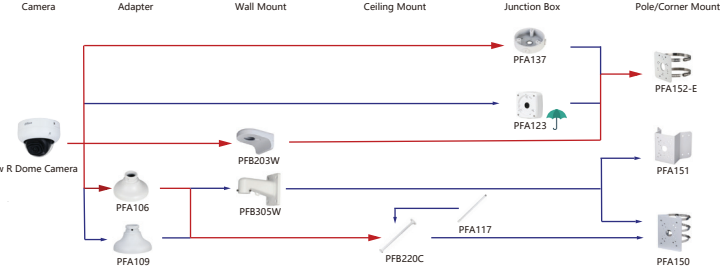

Shape	IP Camera	CVI Camera
	IPC-HDBW3441R-AS-P IPC-HDBW3541R-2S-52 IPC-HDBW3441R-2AS-52 IPC-HDBW3441R-2S-52 IPC-HDBW3441R-2AS-52 IPC-HDBW3841R-2S-52 IPC-HDBW3841R-2AS-52 IPC-HDBW3441R-2S-52 IPC-HDBW3241R-2AS-52 IPC-HDBW5498-ASE-LED IPC-HDBW5842R-ASE-52	HAC-CW2501