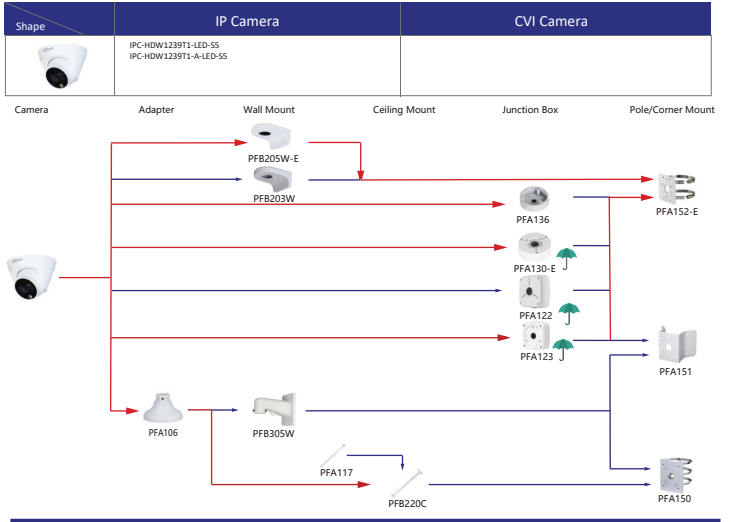

Selection of IP&CVI Eyeball Camera

Shape	IP Camera	CVI Camera
		HAC-HDW1200M HAC-HDW1800M HAC-HDW1801M HAC-T2A51 HAC-T2A21 HAC-HDW1509TLM-A-LED HAC-HDW2501TLM-A HAC-HDW2249TLM-A-LED HAC-HDW2241TLM(A)-A HAC-HDW1809TLM(A)-A HAC-HDW1801TLM(A)-A HAC-HDW1231TLM(A)-A HAC-HDW1200TLM(A)-A HAC-HDW1500TLM-A HAC-HDW1239TQ-A-LED-DP HAC-HDW1239TQ-A-LED HAC-ME1800EQ-L HAC-ME1800EQ-L HAC-ME1500EQ-L HAC-ME1200EQ-L HAC-ME1200EQ-L

Shape	IP Camera	CVI Camera
	IPC-HDW2231T-AS-S2 IPC-HDW2230T-AS-S2 IPC-HDW2431T-AS-S2	

Selection of IP&CVI Eyeball Camera

Shape	IP Camera	CVI Camera
	IPC-HDW1230S-55	HAC-T1A21/51 HAC-HDW1200R

Shape	IP Camera	CVI Camera
	HAC-HDW2501TLMQ(A)-A HAC-HDW1500TLMQ(A)-A HAC-HDW1231TLMQ(A)-A HAC-HDW1200TLMQ(A)-A	HAC-HDW2501TQ-A HAC-HDW1500TQ(A)-A HAC-HDW1231TQ(A)-A HAC-HDW1200TQ(A)-A HAC-ME1239TQ-A-PV HAC-ME1800EQ-L HAC-ME1500EQ-L HAC-ME1200EQ-L HAC-ME1200EQ-L

Selection of PTZ Camera

Selection of PTZ Bullet Camera

Selection of PTZ Camera

Selection of PTZ Camera

Selection of PTZ Camera

Shape	IP PTZ Camera	CVI PTZ Camera
	SDT7C424-4F-2B2I-APV-0400	

Camera Adapter Wall Mount Ceiling Mount Junction Box Pole/Corner Mount