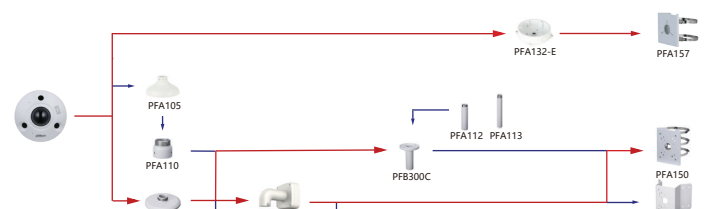

Selection of IP&CVI Dome Camera

Shape	IP Camera	CVI Camera
	IPC-EBW 81242-AS-S2 IPC-EBW81242-AS-IPC-S2 IPC-EBW842-AS IPC-EBW842-AS-IPC IPC-EBW81230 IPC-EBW8630	HAC-EBW3802

Camera Adapter Wall Mount Ceiling Mount Junction Box Pole/Corner Mount