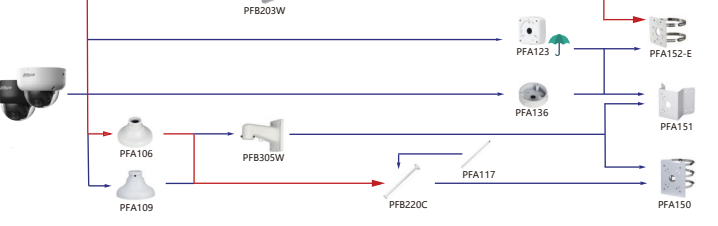

Shape	IP Camera	CVI Camera
	IPC-HDBW3241E-AS-S2 IPC-HDBW3241E-S2 IPC-HDBW3441E-AS-S2 IPC-HDBW3441E-S2 IPC-HDBW3541E-AS-S2 IPC-HDBW3541E-S2 IPC-HDBW4841E-AS	HAC-HDBW2241E-A HAC-HDBW1231E-A HAC-HDBW1801E-A HAC-HDBW1200E HAC-HDBW1801E-A

Camera Adapter Wall Mount Ceiling Mount Junction Box Pole/Corner Mount