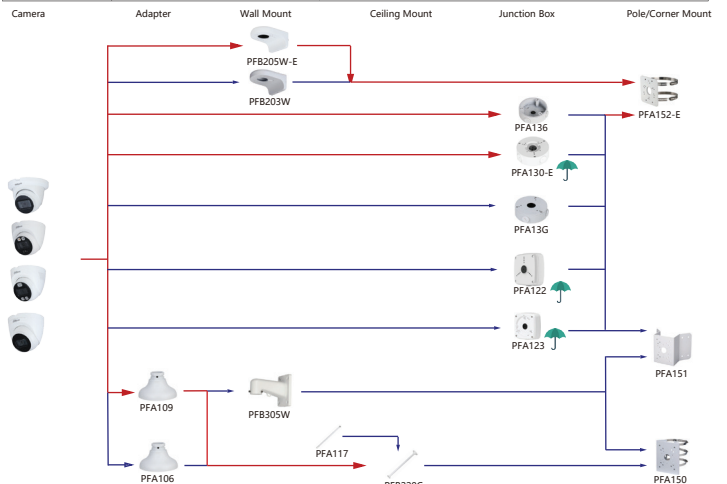

Selection of IP&CVI Eyeball Camera

Shape	IP Camera	CVI Camera
		HAC-HDW1200M HAC-HDW1800M HAC-HDW1801M HAC-T2A51 HAC-T2A21 HAC-HDW1509TLM-A-LED HAC-HDW2501TLM-A HAC-HDW2249TLM-A-LED HAC-HDW2241TLM(A)-A HAC-HDW1809TLM(A)-A HAC-HDW1801TLM(A)-A HAC-HDW1231TLM(A)-A HAC-HDW1200TLM(A)-A HAC-HDW1500TLM-A HAC-HDW1239TQ-A-LED-DP HAC-HDW1239TQ-A-LED HAC-ME1800EQ-L HAC-ME1800EQ-L HAC-ME1500EQ-L HAC-ME1200EQ-L HAC-ME1200EQ-L

Shape	IP Camera	CVI Camera
	IPC-HDW2231T-AS-S2 IPC-HDW2230T-AS-S2 IPC-HDW2431T-AS-S2	

Selection of IP&CVI Eyeball Camera

Shape	IP Camera	CVI Camera
	IPC-HDW1230S-55	HAC-T1A21/51 HAC-HDW1200R

Shape	IP Camera	CVI Camera
	HAC-HDW2501TLMQ(A)-A HAC-HDW1500TLMQ(A)-A HAC-HDW1231TLMQ(A)-A HAC-HDW1200TLMQ(A)-A	HAC-HDW2501TQ-A HAC-HDW1500TQ(A)-A HAC-HDW1231TQ(A)-A HAC-HDW1200TQ(A)-A HAC-ME1239TQ-A-PV HAC-ME1800EQ-L HAC-ME1500EQ-L HAC-ME1200EQ-L HAC-ME1200EQ-L

Selection of PTZ Camera

Selection of PTZ Bullet Camera

Selection of PTZ Camera

Selection of PTZ Camera

Selection of PTZ Camera

Shape	IP PTZ Camera	CVI PTZ Camera
	SDT7C424-4F-2B2I-APV-0400	

Camera Adapter Wall Mount Ceiling Mount Junction Box Pole/Corner Mount