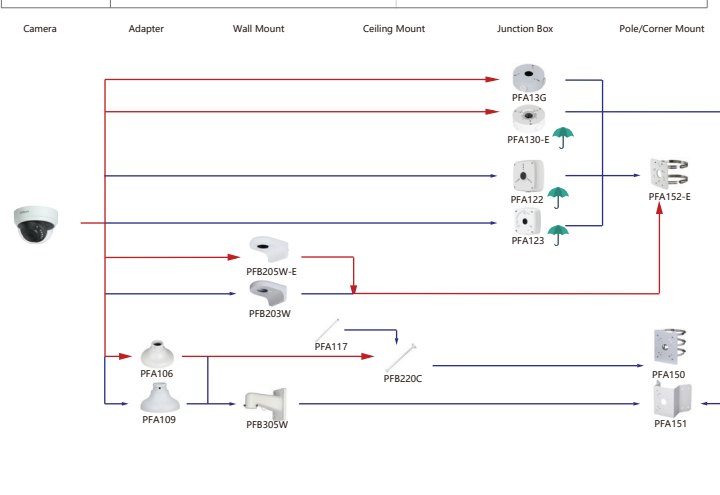

Shape	IP Camera	CVI Camera
	IPC-EW5541-AS	HAC-CW2501

Shape	IP Camera	CVI Camera
	IPC-HDPW5242G-2E-MF IPC-HDPW5241G-2E IPC-HDPW5442G-2E	

Shape	IP Camera	CVI Camera
	IPC-PDBW5831/82041-8360	

Shape	IP Camera	CVI Camera
		HAC-D3A51/21

Shape	IP Camera	CVI Camera
	PSDW5631S-8360	

Shape	Special Camera	Shape	Special Camera
	PSDW82442M-A270-D440 PSDW81842M-A360-D237 PSDW8842M-A180-D237		PSDW81842S-A360-D425 PSDW81842S-A360-D425 PSDW8842S-A180-D425 PSDW8842S-A180-D425
	IPC-HDW8441X-3D IPC-HDW8341X-BV-3D		IPC-PDBW8840-A180

Selection of IP&CVI Eyeball Camera

Shape	IP Camera	CVI Camera
	IPC-HDW3841EM-S-52 IPC-HDW3811EM-A-5 IPC-HDW3541EM-S-52 IPC-HDW3441EM-S-52 IPC-HDW3231EM-S-52 IPC-HDW5241TM-ASE IPC-HDW5442TM-ASE IPC-HDW5541TM-ASE	HAC-HDW1801EM(A)-A HAC-HDW12003M(A)-A HAC-HDW2802T-A HAC-HDW2402T-A HAC-HDW2509T-A-LED HAC-HDW2249T-A-LED HAC-HDW1809T-A-LED HAC-HDW1509T-IL-A HAC-HDW1509T-A-LED-POC