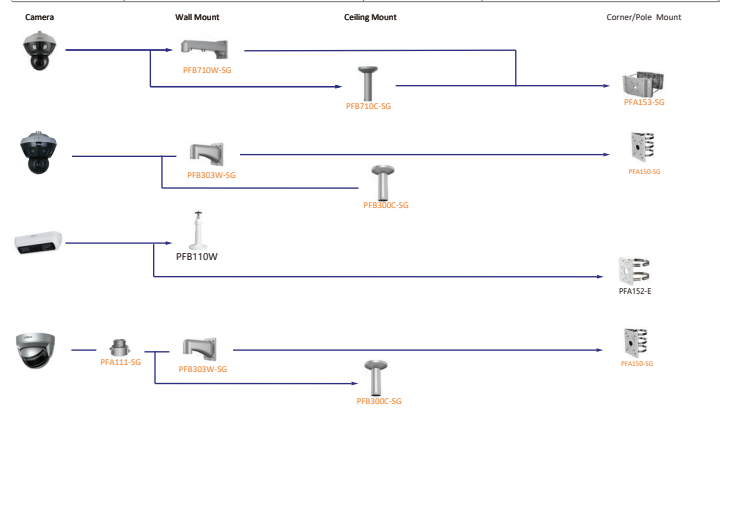

Shape	Special Camera	Shape	Special Camera
	PSDW82442M-A270-D440 PSDW81842M-A360-D237 PSDW8842M-A180-D237		PSDW81842S-A360-D425 PSDW81842S-A360-D425 PSDW8842S-A180-D425 PSDW8842S-A180-D425
	IPC-HDW8441X-3D IPC-HDW8341X-BV-3D		IPC-PDBW8840-A180