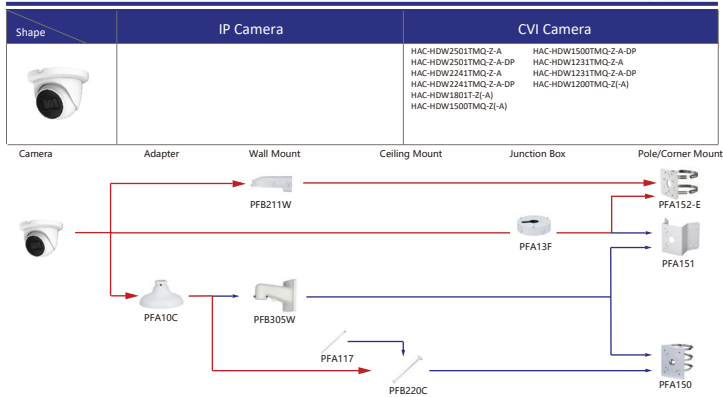

Selection of IP&CVI Eyeball Camera

Shape	IP Camera	CVI Camera
		HAC-HDW1200M HAC-HDW1800M HAC-HDW1801M HAC-T2A51 HAC-T2A21 HAC-HDW1509TLM-A-LED HAC-HDW2501TLM-A HAC-HDW2249TLM-A-LED HAC-HDW2241TLM(A)-A HAC-HDW1809TLM(A)-A HAC-HDW1801TLM(A)-A HAC-HDW1231TLM(A)-A HAC-HDW1200TLM(A)-A HAC-HDW1500TLM-A HAC-HDW1239TQ-A-LED-DP HAC-HDW1239TQ-A-LED HAC-ME1800EQ-L HAC-ME1800EQ-L HAC-ME1500EQ-L HAC-ME1200EQ-L HAC-ME1200EQ-L

Shape	IP Camera	CVI Camera
	IPC-HDW2231T-AS-S2 IPC-HDW2230T-AS-S2 IPC-HDW2431T-AS-S2	

Selection of IP&CVI Eyeball Camera

Shape	IP Camera	CVI Camera
	IPC-HDW1230S-55	HAC-T1A21/51 HAC-HDW1200R

Shape	IP Camera	CVI Camera
	HAC-HDW2501TLMQ(A)-A HAC-HDW1500TLMQ(A)-A HAC-HDW1231TLMQ(A)-A HAC-HDW1200TLMQ(A)-A	HAC-HDW2501TQ-A HAC-HDW1500TQ(A)-A HAC-HDW1231TQ(A)-A HAC-HDW1200TQ(A)-A HAC-ME1239TQ-A-PV HAC-ME1800EQ-L HAC-ME1500EQ-L HAC-ME1200EQ-L HAC-ME1200EQ-L

Selection of PTZ Camera

Selection of PTZ Bullet Camera

Selection of PTZ Camera

Selection of PTZ Camera

Selection of PTZ Camera

Shape	IP PTZ Camera	CVI PTZ Camera
	SDT7C424-4F-2B2I-APV-0400	

Camera Adapter Wall Mount Ceiling Mount Junction Box Pole/Corner Mount