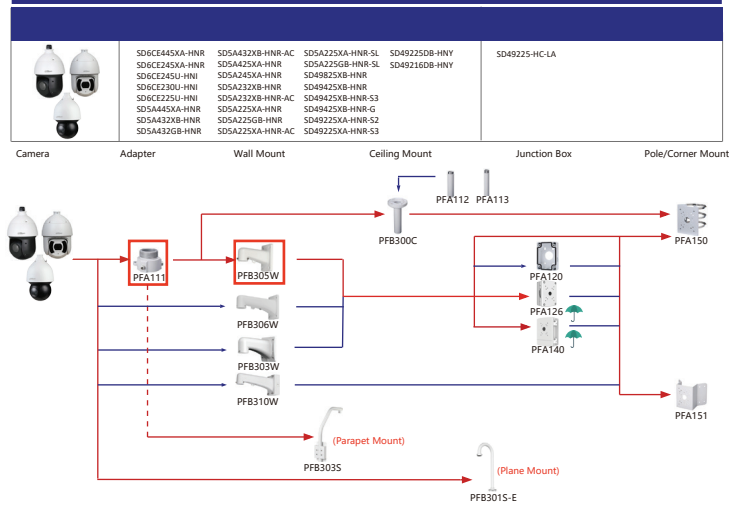

Selection of IP&CVI Eyeball Camera

Shape	IP Camera	CVI Camera
		HAC-HDW1200M HAC-HDW1800M HAC-HDW1801M HAC-T2A51 HAC-T2A21 HAC-HDW1509TLM-A-LED HAC-HDW2501TLM-A HAC-HDW2249TLM-A-LED HAC-HDW2241TLM(A)-A HAC-HDW1809TLM(A)-A HAC-HDW1801TLM(A)-A HAC-HDW1231TLM(A)-A HAC-HDW1200TLM(A)-A HAC-HDW1500TLM-A HAC-HDW1239TQ-A-LED-DP HAC-HDW1239TQ-A-LED HAC-ME1800EQ-L HAC-ME1800EQ-L HAC-ME1500EQ-L HAC-ME1200EQ-L HAC-ME1200EQ-L

Shape	IP Camera	CVI Camera
	IPC-HDW2231T-AS-S2 IPC-HDW2230T-AS-S2 IPC-HDW2431T-AS-S2	

Selection of IP&CVI Eyeball Camera

Shape	IP Camera	CVI Camera
	IPC-HDW1230S-55	HAC-T1A21/51 HAC-HDW1200R

Shape	IP Camera	CVI Camera
	HAC-HDW2501TLMQ(A)-A HAC-HDW1500TLMQ(A)-A HAC-HDW1231TLMQ(A)-A HAC-HDW1200TLMQ(A)-A	HAC-HDW2501TQ-A HAC-HDW1500TQ(A)-A HAC-HDW1231TQ(A)-A HAC-HDW1200TQ(A)-A HAC-ME1239TQ-A-PV HAC-ME1800EQ-L HAC-ME1500EQ-L HAC-ME1200EQ-L HAC-ME1200EQ-L

Selection of PTZ Camera

Selection of PTZ Bullet Camera

Selection of PTZ Camera

Selection of PTZ Camera

Selection of PTZ Camera

Shape	IP PTZ Camera	CVI PTZ Camera
	SDT7C424-4F-2B2I-APV-0400	

Camera Adapter Wall Mount Ceiling Mount Junction Box Pole/Corner Mount