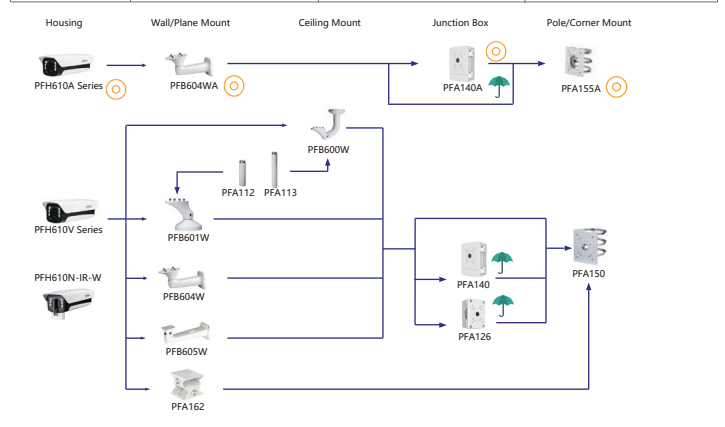

Camera Accessories Selection

Guide you how to install all the cameras

Selection of Box Camera

Shape	IP Camera	CVI Camera
   	IPC-HF5842F-ZE-S2 IPC-HF7442F-Z-S2 IPC-HF7842F-Z-S2 IPC-HF71242F IPC-HF5241E-E IPC-HF5242E-E-MF IPC-HF5442E-E IPC-HF5541E-E	HAC-HF3805G

Selection of Lens(610 Series)