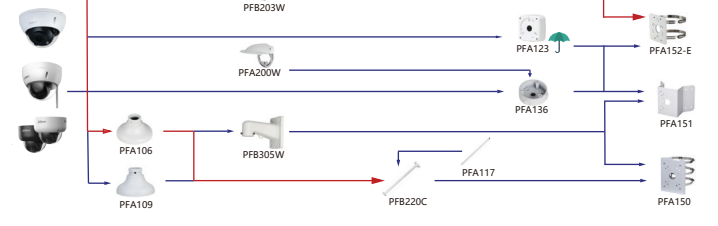

Shape	IP Camera	CVI Camera
	IPC-HDBW5441F-AS-E2	HAC-D3A21-VF HAC-D3A21/91-Z

Camera Adapter Wall Mount Ceiling Mount Junction Box Pole/Corner Mount

Selection of IP&CVI Dome Camera

Shape	IP Camera	CVI Camera
	IPC-HDBW3441E-AS-S2 IPC-HDBW3441E-S2 IPC-HDBW349E-AS-NI IPC-HDBW2831E-S2 IPC-HDBW5331E-S2 IPC-HDBW2431E-S2 IPC-HDBW12331E-S2 IPC-HDBW233E-S2 IPC-HDBW1830E-S2	IPC-HDBW3841E-S IPC-HDBW3841E-AS IPC-HDBW3541E-AS IPC-HDBW3241E-S IPC-HDBW3241E-AS IPC-HDBW1230E-S5 IPC-HDBW1231E-S4 IPC-HDBW1530E-S6 IPC-HDBW3241E-S2 IPC-HDBW1230E-SW IPC-HDBW1430E-SW IPC-HDBW3841E-S2 IPC-HDBW341E-S2 IPC-HDBW3541E-S2 IPC-HDBW3441E-S2 IPC-HDBW3441E-AS-S2 IPC-HDBW3441E-AS-S2 IPC-HDBW3241E-S2 IPC-HDBW1830E-S6

Camera Adapter Wall Mount Ceiling Mount Junction Box Pole/Corner Mount

Shape	IP Camera	CVI Camera
	IPC-HDBW3241E-AS-S2 IPC-HDBW3241E-S2 IPC-HDBW3441E-AS-S2 IPC-HDBW3441E-S2 IPC-HDBW3541E-AS-S2 IPC-HDBW3541E-S2 IPC-HDBW4841E-AS	HAC-HDBW2241E-A HAC-HDBW1231E-A HAC-HDBW1801E-A HAC-HDBW1200E HAC-HDBW1801E-A