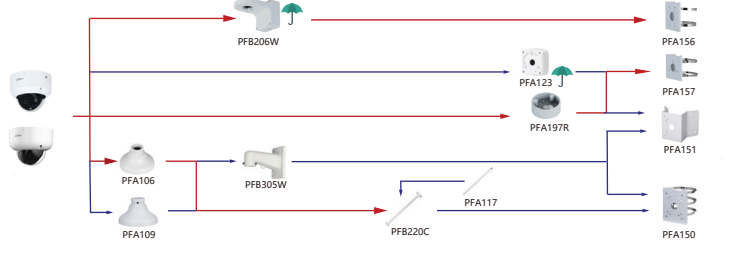

Shape	IP Camera	CVI Camera
	IPC-HDBW5241R1-AS-PV IPC-HDBW5541R1-AS-PV IPC-HDBW54981-2E-LED IPC-HDBW3849R1-2AS-PV IPC-HDBW5549R1-2AS-PV IPC-HDBW3449R1-2AS-PV IPC-HDBW54981-2E-LED IPC-HDPW1230R1-2S-55 IPC-HDPW1431R1-2S-54 IPC-HDPW1230R1-55 IPC-HDPW1431R1-54	HAC-HDBW2241RA-2-A-DP HAC-HDBW2241RA-2-A HAC-HDBW1239RA-IL-A HAC-HDBW1231RA-2-A-DP HAC-HDBW1231RA-2-A