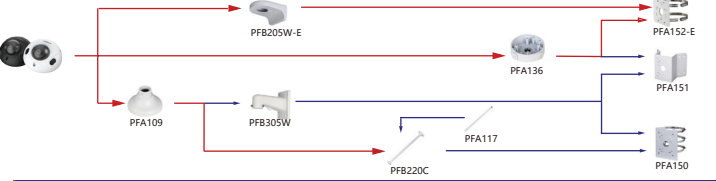

Camera Adapter Wall Mount Ceiling Mount Junction Box Pole/Corner Mount

Selection of IP&CVI Dome Camera

Shape	IP Camera	CVI Camera
	IPC-HDBW3241F-FD-M/M12 IPC-HDBW5451/2441/2341E-AS-M IPC-HDBW2431/2231F-AS-S2 IPC-HDBW3233/3433F-M-AS IPC-HDBW3241F-M12-SA IPC-HDBW5241F-M12-SA	HAC-HDBW3200F HAC-HDBW2501F-A HAC-HDBW2241F-A

Camera Adapter Wall Mount Ceiling Mount Junction Box Pole/Corner Mount

Shape	IP Camera	CVI Camera
	IPC-HDBW2041F-AS-S2 IPC-HDBW3441F-AS-S2 IPC-HDBW3241F-AS-S2	

Camera Adapter Wall Mount Ceiling Mount Junction Box Pole/Corner Mount