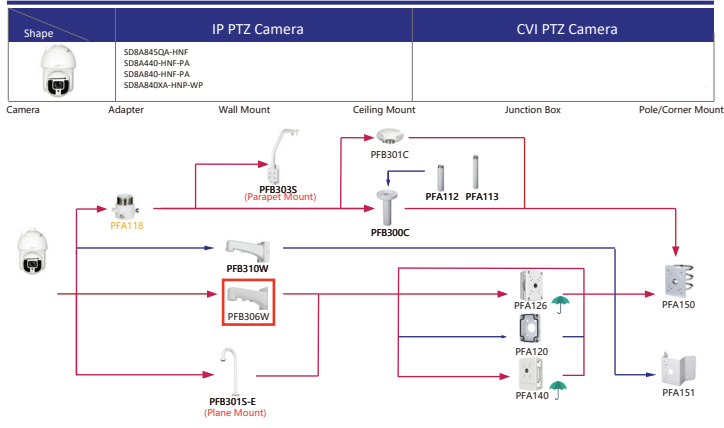

Selection of IP&CVI Eyeball Camera

Shape	IP Camera	CVI Camera
		HAC-HDW1200M HAC-HDW1800M HAC-HDW1801M HAC-T2A51 HAC-T2A21 HAC-HDW1509TLM-A-LED HAC-HDW2501TLM-A HAC-HDW2249TLM-A-LED HAC-HDW2241TLM(A)-A HAC-HDW1809TLM(A)-A HAC-HDW1801TLM(A)-A HAC-HDW1231TLM(A)-A HAC-HDW1200TLM(A)-A HAC-HDW1500TLM-A HAC-HDW1239TQ-A-LED-DP HAC-HDW1239TQ-A-LED HAC-ME1800EQ-L HAC-ME1800EQ-L HAC-ME1500EQ-L HAC-ME1200EQ-L HAC-ME1200EQ-L

Shape	IP Camera	CVI Camera
	IPC-HDW2231T-AS-S2 IPC-HDW2230T-AS-S2 IPC-HDW2431T-AS-S2	

Selection of IP&CVI Eyeball Camera

Shape	IP Camera	CVI Camera
	IPC-HDW1230S-55	HAC-T1A21/51 HAC-HDW1200R

Shape	IP Camera	CVI Camera
	HAC-HDW2501TLMQ(A)-A HAC-HDW1500TLMQ(A)-A HAC-HDW1231TLMQ(A)-A HAC-HDW1200TLMQ(A)-A	HAC-HDW2501TQ-A HAC-HDW1500TQ(A)-A HAC-HDW1231TQ(A)-A HAC-HDW1200TQ(A)-A HAC-ME1239TQ-A-PV HAC-ME1800EQ-L HAC-ME1500EQ-L HAC-ME1200EQ-L HAC-ME1200EQ-L

Selection of PTZ Camera

Selection of PTZ Bullet Camera

Selection of PTZ Camera

Selection of PTZ Camera

Selection of PTZ Camera

Shape	IP PTZ Camera	CVI PTZ Camera
	SDT7C424-4F-2B2I-APV-0400	

Camera Adapter Wall Mount Ceiling Mount Junction Box Pole/Corner Mount