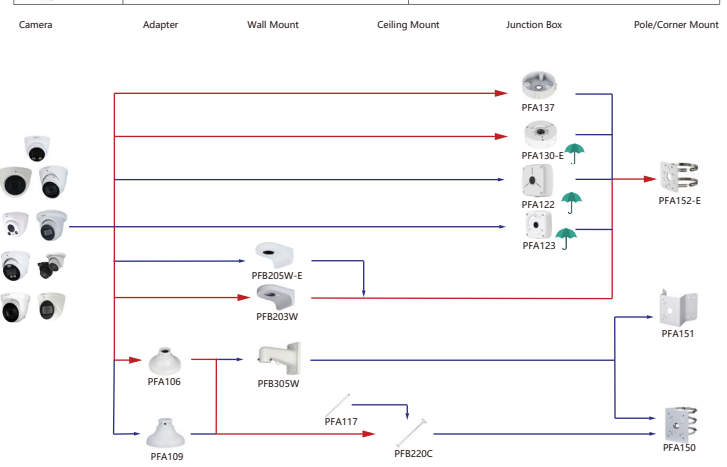

Shape	IP Camera	CVI Camera
	PSDW5631S-8360	

Shape	Special Camera	Shape	Special Camera
	PSDW82442M-A270-D440 PSDW81842M-A360-D237 PSDW8842M-A180-D237		PSDW81842S-A360-D425 PSDW81842S-A360-D425 PSDW8842S-A180-D425 PSDW8842S-A180-D425
	IPC-HDW8441X-3D IPC-HDW8341X-BV-3D		IPC-PDBW8840-A180

Selection of IP&CVI Eyeball Camera

Shape	IP Camera	CVI Camera
	IPC-HDW3841EM-S-52 IPC-HDW3811EM-A-5 IPC-HDW3541EM-S-52 IPC-HDW3441EM-S-52 IPC-HDW3231EM-S-52 IPC-HDW5241TM-ASE IPC-HDW5442TM-ASE IPC-HDW5541TM-ASE	HAC-HDW1801EM(A)-A HAC-HDW12003M(A)-A HAC-HDW2802T-A HAC-HDW2402T-A HAC-HDW2509T-A-LED HAC-HDW2249T-A-LED HAC-HDW1809T-A-LED HAC-HDW1509T-IL-A HAC-HDW1509T-A-LED-POC

Shape	IP Camera	CVI Camera
	IPC-T1820/40 IPC-T1820-L	HAC-HDW1800TL-A HAC-HDW1801TL(A)-A HAC-HDW1200TL-A

Selection of IP&CVI Eyeball Camera

Shape	IP Camera	CVI Camera
	IPC-HDW5242T-ZE-MF IPC-HDW5241T-ZE IPC-HDW5442T-ZE IPC-HDW5541T-ZE IPC-HDW5842T-ZE-S2 IPC-HDW1230T-ZS-55 IPC-HDW1230T-ZS-55 IPC-HDW5541H-ASE-PV IPC-HDW5241H-ASE-PV IPC-HDW5541H-AS-PV IPC-HDW5241H-AS-PV IPC-HDW5497M-SE-LED IPC-HDW5842TM-SE-S2	HAC-HDW2802T-Z-A HAC-HDW2802T-Z-A-DP HAC-HDW2501T-Z-A HAC-HDW2501T-Z-A-DP HAC-HDW2402T-Z-A HAC-HDW2402T-Z-A-DP HAC-HDW2241T-Z-A HAC-HDW2241T-Z-A-DP HAC-HDW2241T-Z-A-DP HAC-HDW1509T-Z-A-LED-DP HAC-HDW1509T-Z-A-LED HAC-HDW1500T-Z-A-DP HAC-HDW1239T-Z-A-LED-DP HAC-HDW1239T-Z-A-LED HAC-HDW1231T-Z-A HAC-HDW1231T-Z-A-DP HAC-HDW1231T-Z-A HAC-HDW1200T-Z(A) HAC-ME1809H-A-PV-POC HAC-ME1809H-A-PV HAC-ME1509H-A-PV HAC-ME1239H-A-PV HAC-T3A51-Z HAC-T3A21-Z HAC-T3A21-VF

Selection of IP&CVI Eyeball Camera

Shape	IP Camera	CVI Camera
		HAC-HDW1200M HAC-HDW1800M HAC-HDW1801M HAC-T2A51 HAC-T2A21 HAC-HDW1509TLM-A-LED HAC-HDW2501TLM-A HAC-HDW2249TLM-A-LED HAC-HDW2241TLM(A)-A HAC-HDW1809TLM(A)-A HAC-HDW1801TLM(A)-A HAC-HDW1231TLM(A)-A HAC-HDW1200TLM(A)-A HAC-HDW1500TLM-A HAC-HDW1239TQ-A-LED-DP HAC-HDW1239TQ-A-LED HAC-ME1800EQ-L HAC-ME1800EQ-L HAC-ME1500EQ-L HAC-ME1200EQ-L HAC-ME1200EQ-L