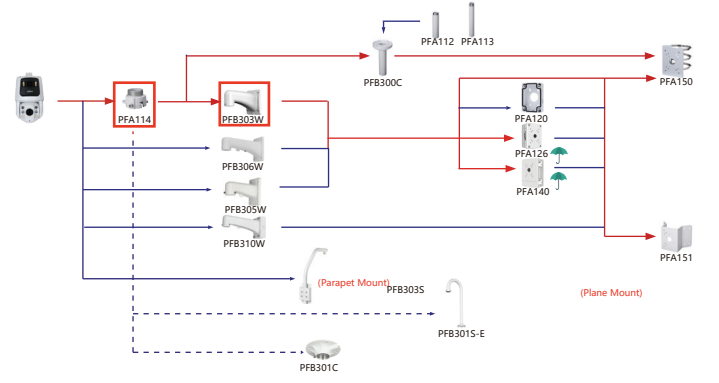

Shape	IP Camera	CVI Camera
	IPC-HDW2231T-AS-S2 IPC-HDW2230T-AS-S2 IPC-HDW2431T-AS-S2	

Selection of IP&CVI Eyeball Camera

Shape	IP Camera	CVI Camera
	IPC-HDW1230S-55	HAC-T1A21/51 HAC-HDW1200R

Shape	IP Camera	CVI Camera
	HAC-HDW2501TLMQ(A)-A HAC-HDW1500TLMQ(A)-A HAC-HDW1231TLMQ(A)-A HAC-HDW1200TLMQ(A)-A	HAC-HDW2501TQ-A HAC-HDW1500TQ(A)-A HAC-HDW1231TQ(A)-A HAC-HDW1200TQ(A)-A HAC-ME1239TQ-A-PV HAC-ME1800EQ-L HAC-ME1500EQ-L HAC-ME1200EQ-L HAC-ME1200EQ-L

Selection of PTZ Camera

Selection of PTZ Bullet Camera

Selection of PTZ Camera

Selection of PTZ Camera

Selection of PTZ Camera

Shape	IP PTZ Camera	CVI PTZ Camera
	SDT7C424-4F-2B2I-APV-0400	

Camera Adapter Wall Mount Ceiling Mount Junction Box Pole/Corner Mount