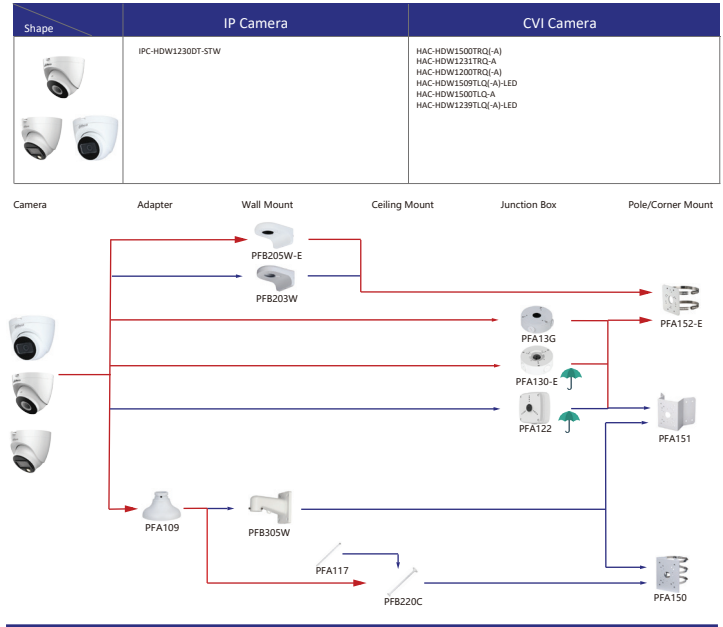

Selection of IP&CVI Eyeball Camera

Shape	IP Camera	CVI Camera
		HAC-HDW1200M HAC-HDW1800M HAC-HDW1801M HAC-T2A51 HAC-T2A21 HAC-HDW1509TLM-A-LED HAC-HDW2501TLM-A HAC-HDW2249TLM-A-LED HAC-HDW2241TLM(A)-A HAC-HDW1809TLM(A)-A HAC-HDW1801TLM(A)-A HAC-HDW1231TLM(A)-A HAC-HDW1200TLM(A)-A HAC-HDW1500TLM-A HAC-HDW1239TQ-A-LED-DP HAC-HDW1239TQ-A-LED HAC-ME1800EQ-L HAC-ME1800EQ-L HAC-ME1500EQ-L HAC-ME1200EQ-L HAC-ME1200EQ-L

Shape	IP Camera	CVI Camera
	IPC-HDW2231T-AS-S2 IPC-HDW2230T-AS-S2 IPC-HDW2431T-AS-S2	

Selection of IP&CVI Eyeball Camera

Shape	IP Camera	CVI Camera
	IPC-HDW1230S-55	HAC-T1A21/51 HAC-HDW1200R

Shape	IP Camera	CVI Camera
	HAC-HDW2501TLMQ(A)-A HAC-HDW1500TLMQ(A)-A HAC-HDW1231TLMQ(A)-A HAC-HDW1200TLMQ(A)-A	HAC-HDW2501TQ-A HAC-HDW1500TQ(A)-A HAC-HDW1231TQ(A)-A HAC-HDW1200TQ(A)-A HAC-ME1239TQ-A-PV HAC-ME1800EQ-L HAC-ME1500EQ-L HAC-ME1200EQ-L HAC-ME1200EQ-L

Selection of PTZ Camera

Selection of PTZ Bullet Camera

Selection of PTZ Camera

Selection of PTZ Camera

Selection of PTZ Camera

Shape	IP PTZ Camera	CVI PTZ Camera
	SDT7C424-4F-2B2I-APV-0400	

Camera Adapter Wall Mount Ceiling Mount Junction Box Pole/Corner Mount