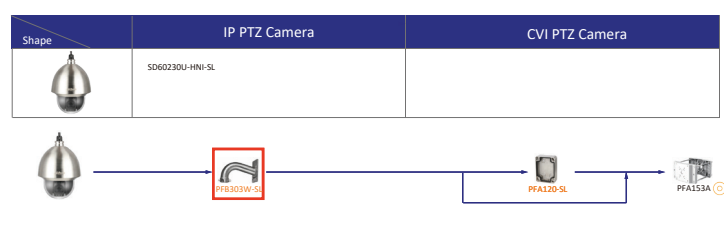

Selection of IP&CVI Eyeball Camera

Shape	IP Camera	CVI Camera
		HAC-HDW1200M HAC-HDW1800M HAC-HDW1801M HAC-T2A51 HAC-T2A21 HAC-HDW1509TLM-A-LED HAC-HDW2501TLM-A HAC-HDW2249TLM-A-LED HAC-HDW2241TLM(A)-A HAC-HDW1809TLM(A)-A HAC-HDW1801TLM(A)-A HAC-HDW1231TLM(A)-A HAC-HDW1200TLM(A)-A HAC-HDW1500TLM-A HAC-HDW1239TQ-A-LED-DP HAC-HDW1239TQ-A-LED HAC-ME1800EQ-L HAC-ME1800EQ-L HAC-ME1500EQ-L HAC-ME1200EQ-L HAC-ME1200EQ-L

Shape	IP Camera	CVI Camera
	IPC-HDW2231T-AS-S2 IPC-HDW2230T-AS-S2 IPC-HDW2431T-AS-S2	

Selection of IP&CVI Eyeball Camera

Shape	IP Camera	CVI Camera
	IPC-HDW1230S-55	HAC-T1A21/51 HAC-HDW1200R

Shape	IP Camera	CVI Camera
	HAC-HDW2501TLMQ(A)-A HAC-HDW1500TLMQ(A)-A HAC-HDW1231TLMQ(A)-A HAC-HDW1200TLMQ(A)-A	HAC-HDW2501TQ-A HAC-HDW1500TQ(A)-A HAC-HDW1231TQ(A)-A HAC-HDW1200TQ(A)-A HAC-ME1239TQ-A-PV HAC-ME1800EQ-L HAC-ME1500EQ-L HAC-ME1200EQ-L HAC-ME1200EQ-L

Selection of PTZ Camera

Selection of PTZ Bullet Camera

Selection of PTZ Camera

Selection of PTZ Camera

Selection of PTZ Camera

Shape	IP PTZ Camera	CVI PTZ Camera
	SDT7C424-4F-2B2I-APV-0400	

Camera Adapter Wall Mount Ceiling Mount Junction Box Pole/Corner Mount