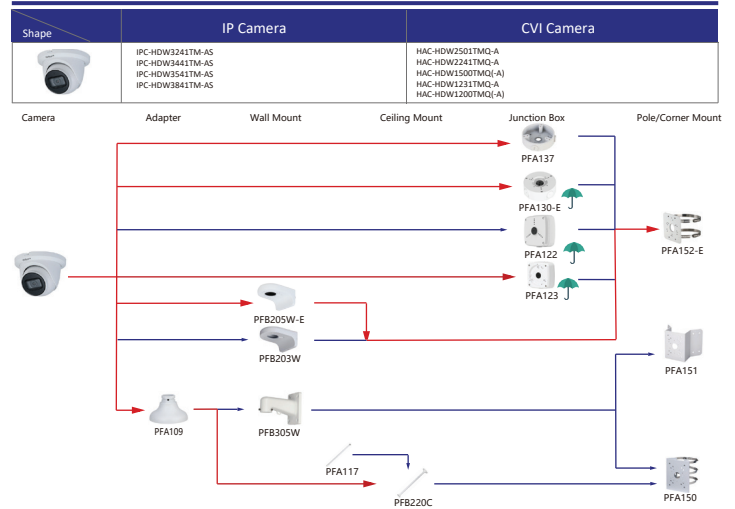

Selection of IP&CVI Eyeball Camera

Shape	IP Camera	CVI Camera
		HAC-HDW1200M HAC-HDW1800M HAC-HDW1801M HAC-T2A51 HAC-T2A21 HAC-HDW1509TLM-A-LED HAC-HDW2501TLM-A HAC-HDW2249TLM-A-LED HAC-HDW2241TLM(A)-A HAC-HDW1809TLM(A)-A HAC-HDW1801TLM(A)-A HAC-HDW1231TLM(A)-A HAC-HDW1200TLM(A)-A HAC-HDW1500TLM-A HAC-HDW1239TQ-A-LED-DP HAC-HDW1239TQ-A-LED HAC-ME1800EQ-L HAC-ME1800EQ-L HAC-ME1500EQ-L HAC-ME1200EQ-L HAC-ME1200EQ-L

Shape	IP Camera	CVI Camera
	IPC-HDW2231T-AS-S2 IPC-HDW2230T-AS-S2 IPC-HDW2431T-AS-S2	

Selection of IP&CVI Eyeball Camera

Shape	IP Camera	CVI Camera
	IPC-HDW1230S-55	HAC-T1A21/51 HAC-HDW1200R

Shape	IP Camera	CVI Camera
	HAC-HDW2501TLMQ(A)-A HAC-HDW1500TLMQ(A)-A HAC-HDW1231TLMQ(A)-A HAC-HDW1200TLMQ(A)-A	HAC-HDW2501TQ-A HAC-HDW1500TQ(A)-A HAC-HDW1231TQ(A)-A HAC-HDW1200TQ(A)-A HAC-ME1239TQ-A-PV HAC-ME1800EQ-L HAC-ME1500EQ-L HAC-ME1200EQ-L HAC-ME1200EQ-L

Selection of PTZ Camera

Selection of PTZ Bullet Camera

Selection of PTZ Camera

Selection of PTZ Camera

Selection of PTZ Camera

Shape	IP PTZ Camera	CVI PTZ Camera
	SDT7C424-4F-2B2I-APV-0400	

Camera Adapter Wall Mount Ceiling Mount Junction Box Pole/Corner Mount