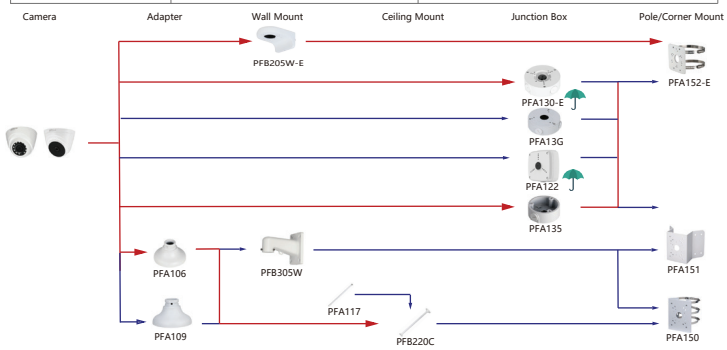

Shape	IP Camera	CVI Camera
	IPC-T1820/40 IPC-T1820-L	HAC-HDW1800TL-A HAC-HDW1801TL(A)-A HAC-HDW1200TL-A

Selection of IP&CVI Eyeball Camera

Shape	IP Camera	CVI Camera
	IPC-HDW5242T-ZE-MF IPC-HDW5241T-ZE IPC-HDW5442T-ZE IPC-HDW5541T-ZE IPC-HDW5842T-ZE-S2 IPC-HDW1230T-ZS-55 IPC-HDW1230T-ZS-55 IPC-HDW5541H-ASE-PV IPC-HDW5241H-ASE-PV IPC-HDW5541H-AS-PV IPC-HDW5241H-AS-PV IPC-HDW5497M-SE-LED IPC-HDW5842TM-SE-S2	HAC-HDW2802T-Z-A HAC-HDW2802T-Z-A-DP HAC-HDW2501T-Z-A HAC-HDW2501T-Z-A-DP HAC-HDW2402T-Z-A HAC-HDW2402T-Z-A-DP HAC-HDW2241T-Z-A HAC-HDW2241T-Z-A-DP HAC-HDW2241T-Z-A-DP HAC-HDW1509T-Z-A-LED-DP HAC-HDW1509T-Z-A-LED HAC-HDW1500T-Z-A-DP HAC-HDW1239T-Z-A-LED-DP HAC-HDW1239T-Z-A-LED HAC-HDW1231T-Z-A HAC-HDW1231T-Z-A-DP HAC-HDW1231T-Z-A HAC-HDW1200T-Z(A) HAC-ME1809H-A-PV-POC HAC-ME1809H-A-PV HAC-ME1509H-A-PV HAC-ME1239H-A-PV HAC-T3A51-Z HAC-T3A21-Z HAC-T3A21-VF

Selection of IP&CVI Eyeball Camera

Shape	IP Camera	CVI Camera
		HAC-HDW1200M HAC-HDW1800M HAC-HDW1801M HAC-T2A51 HAC-T2A21 HAC-HDW1509TLM-A-LED HAC-HDW2501TLM-A HAC-HDW2249TLM-A-LED HAC-HDW2241TLM(A)-A HAC-HDW1809TLM(A)-A HAC-HDW1801TLM(A)-A HAC-HDW1231TLM(A)-A HAC-HDW1200TLM(A)-A HAC-HDW1500TLM-A HAC-HDW1239TQ-A-LED-DP HAC-HDW1239TQ-A-LED HAC-ME1800EQ-L HAC-ME1800EQ-L HAC-ME1500EQ-L HAC-ME1200EQ-L HAC-ME1200EQ-L

Shape	IP Camera	CVI Camera
	IPC-HDW2231T-AS-S2 IPC-HDW2230T-AS-S2 IPC-HDW2431T-AS-S2	

Selection of IP&CVI Eyeball Camera

Shape	IP Camera	CVI Camera
	IPC-HDW1230S-55	HAC-T1A21/51 HAC-HDW1200R

Shape	IP Camera	CVI Camera
	HAC-HDW2501TLMQ(A)-A HAC-HDW1500TLMQ(A)-A HAC-HDW1231TLMQ(A)-A HAC-HDW1200TLMQ(A)-A	HAC-HDW2501TQ-A HAC-HDW1500TQ(A)-A HAC-HDW1231TQ(A)-A HAC-HDW1200TQ(A)-A HAC-ME1239TQ-A-PV HAC-ME1800EQ-L HAC-ME1500EQ-L HAC-ME1200EQ-L HAC-ME1200EQ-L