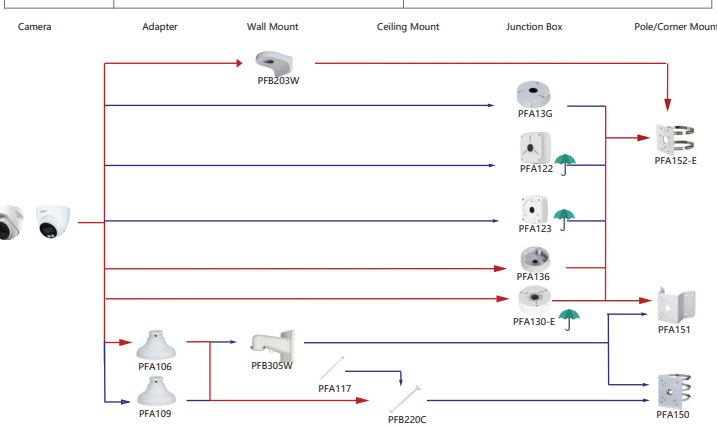

Shape	IP Camera	CVI Camera
	IPC-HDW2231T-AS-S2 IPC-HDW2230T-AS-S2 IPC-HDW2431T-AS-S2