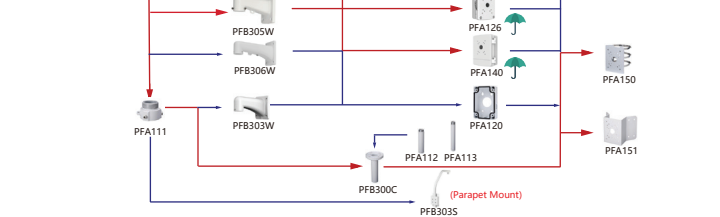

Shape	IP Camera	CVI Camera
	IPC-HDBW5241R1-AS-PV IPC-HDBW5541R1-AS-PV IPC-HDBW54981-2E-LED IPC-HDBW3849R1-2AS-PV IPC-HDBW5549R1-2AS-PV IPC-HDBW3449R1-2AS-PV IPC-HDBW54981-2E-LED IPC-HDPW1230R1-2S-55 IPC-HDPW1431R1-2S-54 IPC-HDPW1230R1-55 IPC-HDPW1431R1-54	HAC-HDBW2241RA-2-A-DP HAC-HDBW2241RA-2-A HAC-HDBW1239RA-IL-A HAC-HDBW1231RA-2-A-DP HAC-HDBW1231RA-2-A

Shape	IP Camera	CVI Camera
	IPC-EW5541-AS	HAC-CW2501

Shape	IP Camera	CVI Camera
	IPC-HDPW5242G-2E-MF IPC-HDPW5241G-2E IPC-HDPW5442G-2E	

Shape	IP Camera	CVI Camera
	IPC-PDBW5831/82041-8360	

Shape	IP Camera	CVI Camera
		HAC-D3A51/21