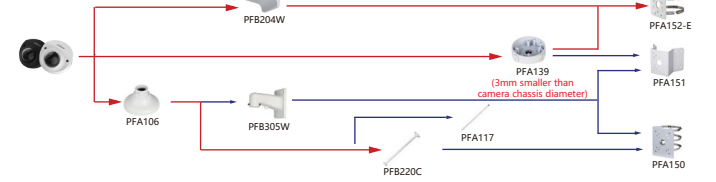

Camera Adapter Wall Mount Ceiling Mount Junction Box Pole/Corner Mount

Selection of IP&CVI Dome Camera

Shape	IP Camera	CVI Camera
	IPC-HDBW3241F-FD-M/M12 IPC-HDBW5451/2441/2341E-AS-M IPC-HDBW2431/2231F-AS-S2 IPC-HDBW3233/3433F-M-AS IPC-HDBW3241F-M12-SA IPC-HDBW5241F-M12-SA	HAC-HDBW3200F HAC-HDBW2501F-A HAC-HDBW2241F-A

Camera Adapter Wall Mount Ceiling Mount Junction Box Pole/Corner Mount

Shape	IP Camera	CVI Camera
	IPC-HDBW2041F-AS-S2 IPC-HDBW3441F-AS-S2 IPC-HDBW3241F-AS-S2	

Camera Adapter Wall Mount Ceiling Mount Junction Box Pole/Corner Mount