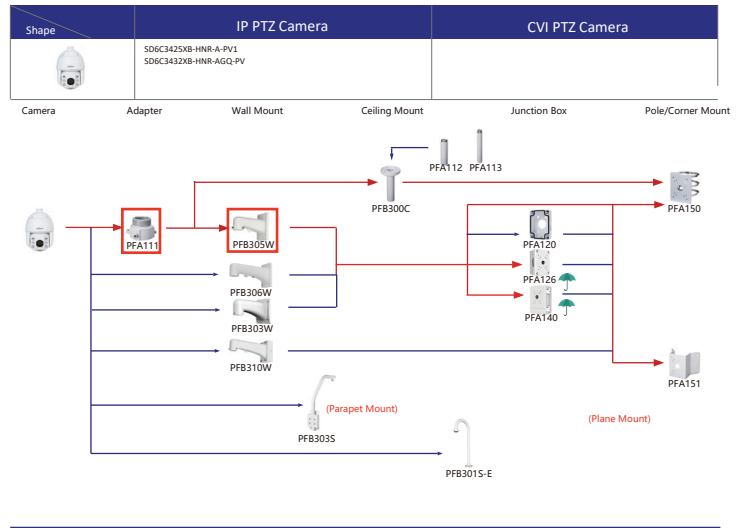

Selection of IP&CVI Eyeball Camera

Shape	IP Camera	CVI Camera
		HAC-HDW1200M HAC-HDW1800M HAC-HDW1801M HAC-T2A51 HAC-T2A21 HAC-HDW1509TLM-A-LED HAC-HDW2501TLM-A HAC-HDW2249TLM-A-LED HAC-HDW2241TLM(A)-A HAC-HDW1809TLM(A)-A HAC-HDW1801TLM(A)-A HAC-HDW1231TLM(A)-A HAC-HDW1200TLM(A)-A HAC-HDW1500TLM-A HAC-HDW1239TQ-A-LED-DP HAC-HDW1239TQ-A-LED HAC-ME1800EQ-L HAC-ME1800EQ-L HAC-ME1500EQ-L HAC-ME1200EQ-L HAC-ME1200EQ-L

Shape	IP Camera	CVI Camera
	IPC-HDW2231T-AS-S2 IPC-HDW2230T-AS-S2 IPC-HDW2431T-AS-S2	

Selection of IP&CVI Eyeball Camera

Shape	IP Camera	CVI Camera
	IPC-HDW1230S-55	HAC-T1A21/51 HAC-HDW1200R

Shape	IP Camera	CVI Camera
	HAC-HDW2501TLMQ(A)-A HAC-HDW1500TLMQ(A)-A HAC-HDW1231TLMQ(A)-A HAC-HDW1200TLMQ(A)-A	HAC-HDW2501TQ-A HAC-HDW1500TQ(A)-A HAC-HDW1231TQ(A)-A HAC-HDW1200TQ(A)-A HAC-ME1239TQ-A-PV HAC-ME1800EQ-L HAC-ME1500EQ-L HAC-ME1200EQ-L HAC-ME1200EQ-L

Selection of PTZ Camera

Selection of PTZ Bullet Camera

Selection of PTZ Camera

Selection of PTZ Camera

Selection of PTZ Camera

Shape	IP PTZ Camera	CVI PTZ Camera
	SDT7C424-4F-2B2I-APV-0400	

Camera Adapter Wall Mount Ceiling Mount Junction Box Pole/Corner Mount