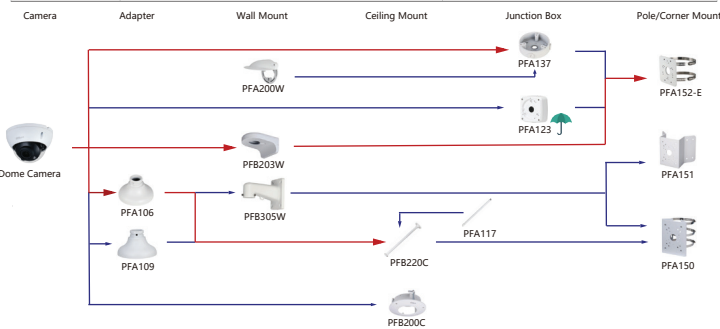

Shape	IP Camera	CVI Camera
	IPC-HDBW5441F-AS-E2	HAC-D3A21-VF HAC-D3A21/91-Z

Camera Adapter Wall Mount Ceiling Mount Junction Box Pole/Corner Mount

Selection of IP&CVI Dome Camera

Shape	IP Camera	CVI Camera
	IPC-HDBW3441E-AS-S2 IPC-HDBW3441E-S2 IPC-HDBW349E-AS-NI IPC-HDBW2831E-S2 IPC-HDBW5331E-S2 IPC-HDBW2431E-S2 IPC-HDBW12331E-S2 IPC-HDBW233E-S2 IPC-HDBW1830E-S2	IPC-HDBW3841E-S IPC-HDBW3841E-AS IPC-HDBW3541E-AS IPC-HDBW3241E-S IPC-HDBW3241E-AS IPC-HDBW1230E-S5 IPC-HDBW1231E-S4 IPC-HDBW1530E-S6 IPC-HDBW3241E-S2 IPC-HDBW1230E-SW IPC-HDBW1430E-SW IPC-HDBW3841E-S2 IPC-HDBW341E-S2 IPC-HDBW3541E-S2 IPC-HDBW3441E-S2 IPC-HDBW3441E-AS-S2 IPC-HDBW3441E-AS-S2 IPC-HDBW3241E-S2 IPC-HDBW1830E-S6

Camera Adapter Wall Mount Ceiling Mount Junction Box Pole/Corner Mount

Shape	IP Camera	CVI Camera
	IPC-HDBW3241E-AS-S2 IPC-HDBW3241E-S2 IPC-HDBW3441E-AS-S2 IPC-HDBW3441E-S2 IPC-HDBW3541E-AS-S2 IPC-HDBW3541E-S2 IPC-HDBW4841E-AS	HAC-HDBW2241E-A HAC-HDBW1231E-A HAC-HDBW1801E-A HAC-HDBW1200E HAC-HDBW1801E-A

Camera Adapter Wall Mount Ceiling Mount Junction Box Pole/Corner Mount

Shape	IP Camera	CVI Camera
	IPC-HDBW3841R-2AS IPC-HDBW3841R-2S IPC-HDBW3541R-2AS IPC-HDBW3441R-2S IPC-HDBW3441R-2AS IPC-HDBW541R-ASE-OPAT IPC-HDBW5442R-ASE-OPAT IPC-HDBW5231R-2E IPC-HDBW241R-2AS IPC-HDBW1230R-2S-55 IPC-HDBW1431R-2S-54	HAC-HDBW2802R-2 HAC-HDBW2802R-2-CP HAC-HDBW2501R-2 HAC-HDBW2501R-2-DP HAC-HDBW2402R HAC-HDBW2402R-2 HAC-HDBW2402R-2-DP HAC-HDBW1501R-2 HAC-HDBW1500R-2 HAC-HDBW1500R-2-DP HAC-HDBW1200R-2 HAC-HDBW1200R