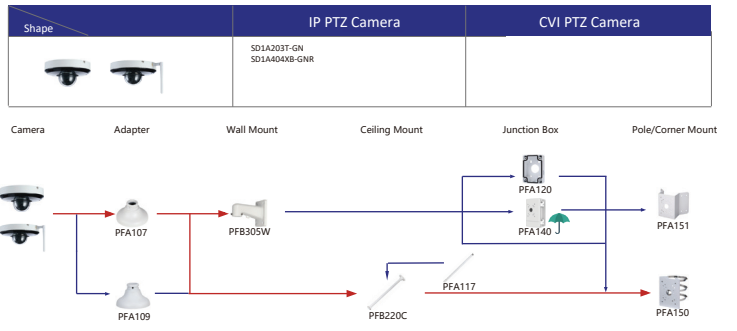

Shape	IP Camera	CVI Camera
	IPC-HDW2231T-AS-S2 IPC-HDW2230T-AS-S2 IPC-HDW2431T-AS-S2	

Selection of IP&CVI Eyeball Camera

Shape	IP Camera	CVI Camera
	IPC-HDW1230S-55	HAC-T1A21/51 HAC-HDW1200R

Shape	IP Camera	CVI Camera
	HAC-HDW2501TLMQ(A)-A HAC-HDW1500TLMQ(A)-A HAC-HDW1231TLMQ(A)-A HAC-HDW1200TLMQ(A)-A	HAC-HDW2501TQ-A HAC-HDW1500TQ(A)-A HAC-HDW1231TQ(A)-A HAC-HDW1200TQ(A)-A HAC-ME1239TQ-A-PV HAC-ME1800EQ-L HAC-ME1500EQ-L HAC-ME1200EQ-L HAC-ME1200EQ-L

Selection of PTZ Camera

Selection of PTZ Bullet Camera

Selection of PTZ Camera

Selection of PTZ Camera

Selection of PTZ Camera

Shape	IP PTZ Camera	CVI PTZ Camera
	SDT7C424-4F-2B2I-APV-0400	

Camera Adapter Wall Mount Ceiling Mount Junction Box Pole/Corner Mount