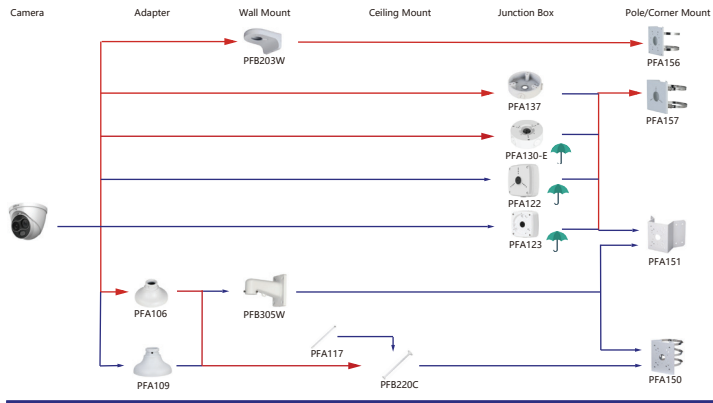

Shape	IP PTZ Camera	CVI PTZ Camera
	DH-PTZ8548-HNF-PA DH-PTZ8548-HNF-PA DH-PTZ85260-HNF-PA DH-PTZ8548-HNF-PA-FL DH-PTZ8548-HNF-PA-FL DH-PTZ85260-HNF-PA-FL DH-PTZ83440-HNF-PA	

Camera Wall Mount

Selection of PTZ Camera

Selection of Thermal Camera

Shape	Thermal Camera	
	TPC-8F5601 TPC-8F5401 TPC-8F2241	TPC-8F5601-T TPC-8F5401-T

Shape	Thermal Camera	
	TPC-8F1241-T TPC-8F1241	

Shape	Thermal Camera	
	TPC-DF1241-T TPC-DF1241	

Selection of Thermal Camera

Shape	Thermal Camera	
	TPC-SD8641B TPC-SD8441B	

Shape	Thermal Camera	
	TPC-SDA8641 TPC-SDA8441	

Shape	Thermal Camera	
	TPC-SD5641 TPC-SD5441 TPC-SD5441-T TPC-SD5441-T	

Selection of Thermal Camera

Shape	Thermal Camera	
	TPC-SD2221	

Selection of Thermal Camera

Shape	Thermal Camera	
-------	----------------	--

Shape	Traffic Camera				
 ITC215 Serie	ITC215-PW6M-IRLZF	 ITC215-PW6M-IRLZF-B <i>(The bracket is included)</i>	 ITC215-PW6M-IRLZF-O <i>(The bracket is included)</i>		
 ITC415 Serie	ITC415-PW6M-IZ	 ITC415-PW6M-IZ-GN <i>(The bracket is included)</i>	 ITC415-PW6M-IZ-BH <i>(The bracket is included)</i>		
 ITC437 Serie	ITC437-PW6M-IZ	 ITC437-PW6M-IZ-GN <i>(The bracket is included)</i>			