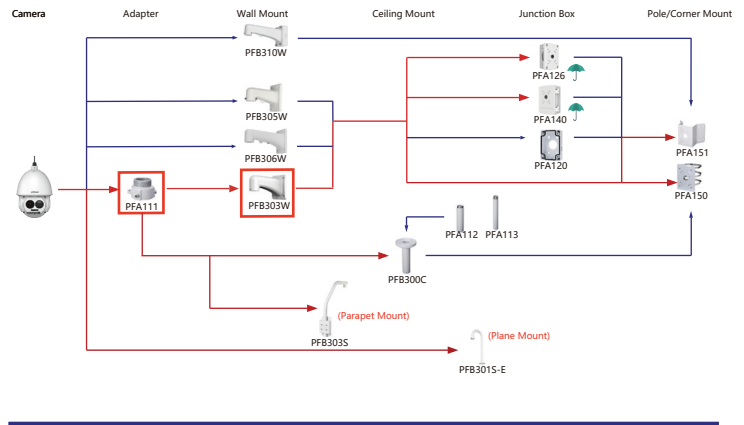

Selection of Thermal Camera

Shape	Thermal Camera	
	TPC-8F5601 TPC-8F5401 TPC-8F2241	TPC-8F5601-T TPC-8F5401-T

Shape	Thermal Camera	
	TPC-8F1241-T TPC-8F1241	

Shape	Thermal Camera	
	TPC-DF1241-T TPC-DF1241	

Selection of Thermal Camera

Shape	Thermal Camera	
	TPC-SD8641B TPC-SD8441B	

Shape	Thermal Camera	
	TPC-SDA8641 TPC-SDA8441	

Shape	Thermal Camera	
	TPC-SD5641 TPC-SD5441 TPC-SD5441-T TPC-SD5441-T	

Selection of Thermal Camera

Shape	Thermal Camera	
	TPC-SD2221	

Selection of Thermal Camera

Shape	Thermal Camera	
-------	----------------	--

Shape	Traffic Camera				
 ITC215 Serie	ITC215-PW6M-IRLZF	 ITC215-PW6M-IRLZF-B <i>(The bracket is included)</i>	 ITC215-PW6M-IRLZF-O <i>(The bracket is included)</i>		
 ITC415 Serie	ITC415-PW6M-IZ	 ITC415-PW6M-IZ-GN <i>(The bracket is included)</i>	 ITC415-PW6M-IZ-BH <i>(The bracket is included)</i>		
 ITC437 Serie	ITC437-PW6M-IZ	 ITC437-PW6M-IZ-GN <i>(The bracket is included)</i>			