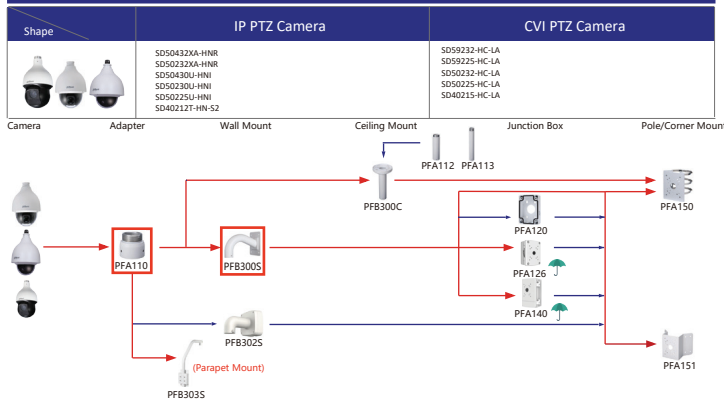

Selection of IP&CVI Eyeball Camera

Shape	IP Camera	CVI Camera
		HAC-HDW1200M HAC-HDW1800M HAC-HDW1801M HAC-T2A51 HAC-T2A21 HAC-HDW1509TLM-A-LED HAC-HDW2501TLM-A HAC-HDW2249TLM-A-LED HAC-HDW2241TLM(A)-A HAC-HDW1809TLM(A)-A HAC-HDW1801TLM(A)-A HAC-HDW1231TLM(A)-A HAC-HDW1200TLM(A)-A HAC-HDW1500TLM-A HAC-HDW1239TQ-A-LED-DP HAC-HDW1239TQ-A-LED HAC-ME1800EQ-L HAC-ME1800EQ-L HAC-ME1500EQ-L HAC-ME1200EQ-L HAC-ME1200EQ-L

Shape	IP Camera	CVI Camera
	IPC-HDW2231T-AS-S2 IPC-HDW2230T-AS-S2 IPC-HDW2431T-AS-S2	

Selection of IP&CVI Eyeball Camera

Shape	IP Camera	CVI Camera
	IPC-HDW1230S-55	HAC-T1A21/51 HAC-HDW1200R

Shape	IP Camera	CVI Camera
	HAC-HDW2501TLMQ(A)-A HAC-HDW1500TLMQ(A)-A HAC-HDW1231TLMQ(A)-A HAC-HDW1200TLMQ(A)-A	HAC-HDW2501TQ-A HAC-HDW1500TQ(A)-A HAC-HDW1231TQ(A)-A HAC-HDW1200TQ(A)-A HAC-ME1239TQ-A-PV HAC-ME1800EQ-L HAC-ME1500EQ-L HAC-ME1200EQ-L HAC-ME1200EQ-L

Selection of PTZ Camera

Selection of PTZ Bullet Camera

Selection of PTZ Camera

Selection of PTZ Camera

Selection of PTZ Camera

Shape	IP PTZ Camera	CVI PTZ Camera
	SDT7C424-4F-2B2I-APV-0400	

Camera Adapter Wall Mount Ceiling Mount Junction Box Pole/Corner Mount