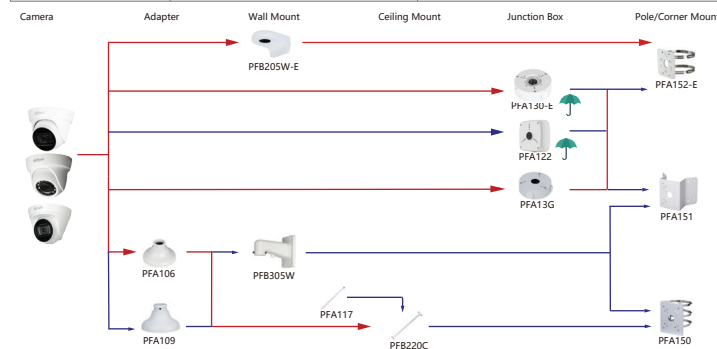

Shape	IP Camera	CVI Camera
	IPC-EW5541-AS	HAC-CW2501

Shape	IP Camera	CVI Camera
	IPC-HDPW5242G-2E-MF IPC-HDPW5241G-2E IPC-HDPW5442G-2E	

Shape	IP Camera	CVI Camera
	IPC-PDBW5831/82041-8360	

Shape	IP Camera	CVI Camera
		HAC-D3A51/21

Shape	IP Camera	CVI Camera
	PSDW5631S-8360	

Shape	Special Camera	Shape	Special Camera
	PSDW82442M-A270-D440 PSDW81842M-A360-D237 PSDW8842M-A180-D237		PSDW81842S-A360-D425 PSDW81842S-A360-D425 PSDW8842S-A180-D425 PSDW8842S-A180-D425
	IPC-HDW8441X-3D IPC-HDW8341X-BV-3D		IPC-PDBW8840-A180

Selection of IP&CVI Eyeball Camera

Shape	IP Camera	CVI Camera
	IPC-HDW3841EM-S-52 IPC-HDW3811EM-A-5 IPC-HDW3541EM-S-52 IPC-HDW3441EM-S-52 IPC-HDW3231EM-S-52 IPC-HDW5241TM-ASE IPC-HDW5442TM-ASE IPC-HDW5541TM-ASE	HAC-HDW1801EM(A)-A HAC-HDW12003M(A)-A HAC-HDW2802T-A HAC-HDW2402T-A HAC-HDW2509T-A-LED HAC-HDW2249T-A-LED HAC-HDW1809T-A-LED HAC-HDW1509T-IL-A HAC-HDW1509T-A-LED-POC

Shape	IP Camera	CVI Camera
	IPC-T1820/40 IPC-T1820-L	HAC-HDW1800TL-A HAC-HDW1801TL(A)-A HAC-HDW1200TL-A

Selection of IP&CVI Eyeball Camera

Shape	IP Camera	CVI Camera
	IPC-HDW5242T-ZE-MF IPC-HDW5241T-ZE IPC-HDW5442T-ZE IPC-HDW5541T-ZE IPC-HDW5842T-ZE-S2 IPC-HDW1230T-ZS-55 IPC-HDW1230T-ZS-55 IPC-HDW5541H-ASE-PV IPC-HDW5241H-ASE-PV IPC-HDW5541H-AS-PV IPC-HDW5241H-AS-PV IPC-HDW5497M-SE-LED IPC-HDW5842TM-SE-S2	HAC-HDW2802T-Z-A HAC-HDW2802T-Z-A-DP HAC-HDW2501T-Z-A HAC-HDW2501T-Z-A-DP HAC-HDW2402T-Z-A HAC-HDW2402T-Z-A-DP HAC-HDW2241T-Z-A HAC-HDW2241T-Z-A-DP HAC-HDW2241T-Z-A-DP HAC-HDW1509T-Z-A-LED-DP HAC-HDW1509T-Z-A-LED HAC-HDW1500T-Z-A-DP HAC-HDW1239T-Z-A-LED-DP HAC-HDW1239T-Z-A-LED HAC-HDW1231T-Z-A HAC-HDW1231T-Z-A-DP HAC-HDW1231T-Z-A HAC-HDW1200T-Z(A) HAC-ME1809H-A-PV-POC HAC-ME1809H-A-PV HAC-ME1509H-A-PV HAC-ME1239H-A-PV HAC-T3A51-Z HAC-T3A21-Z HAC-T3A21-VF