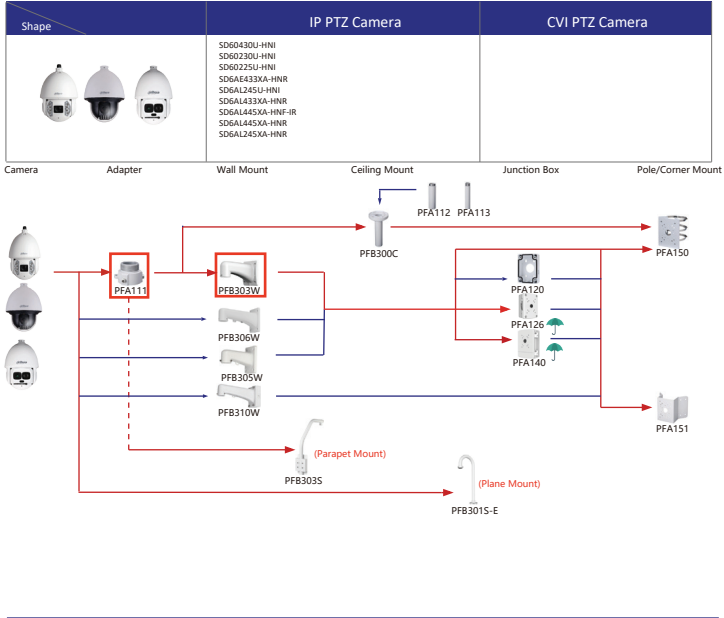

Selection of IP&CVI Eyeball Camera

Shape	IP Camera	CVI Camera
		HAC-HDW1200M HAC-HDW1800M HAC-HDW1801M HAC-T2A51 HAC-T2A21 HAC-HDW1509TLM-A-LED HAC-HDW2501TLM-A HAC-HDW2249TLM-A-LED HAC-HDW2241TLM(A)-A HAC-HDW1809TLM(A)-A HAC-HDW1801TLM(A)-A HAC-HDW1231TLM(A)-A HAC-HDW1200TLM(A)-A HAC-HDW1500TLM-A HAC-HDW1239TQ-A-LED-DP HAC-HDW1239TQ-A-LED HAC-ME1800EQ-L HAC-ME1800EQ-L HAC-ME1500EQ-L HAC-ME1200EQ-L HAC-ME1200EQ-L

Shape	IP Camera	CVI Camera
	IPC-HDW2231T-AS-S2 IPC-HDW2230T-AS-S2 IPC-HDW2431T-AS-S2	

Selection of IP&CVI Eyeball Camera

Shape	IP Camera	CVI Camera
	IPC-HDW1230S-55	HAC-T1A21/51 HAC-HDW1200R

Shape	IP Camera	CVI Camera
	HAC-HDW2501TLMQ(A)-A HAC-HDW1500TLMQ(A)-A HAC-HDW1231TLMQ(A)-A HAC-HDW1200TLMQ(A)-A	HAC-HDW2501TQ-A HAC-HDW1500TQ(A)-A HAC-HDW1231TQ(A)-A HAC-HDW1200TQ(A)-A HAC-ME1239TQ-A-PV HAC-ME1800EQ-L HAC-ME1500EQ-L HAC-ME1200EQ-L HAC-ME1200EQ-L

Selection of PTZ Camera

Selection of PTZ Bullet Camera

Selection of PTZ Camera

Selection of PTZ Camera

Selection of PTZ Camera

Shape	IP PTZ Camera	CVI PTZ Camera
	SDT7C424-4F-2B2I-APV-0400	

Camera Adapter Wall Mount Ceiling Mount Junction Box Pole/Corner Mount