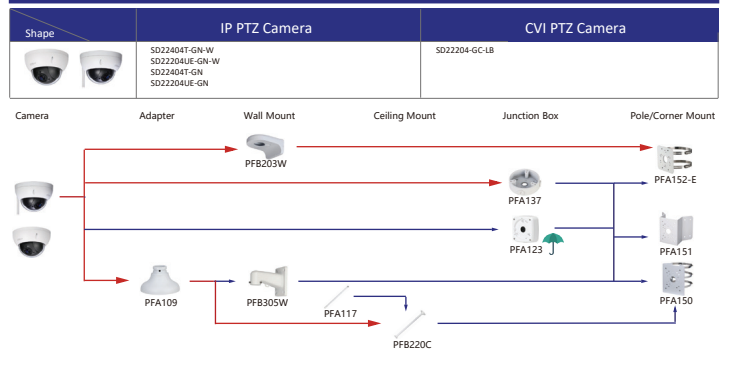

Selection of IP&CVI Eyeball Camera

Shape	IP Camera	CVI Camera
		HAC-HDW1200M HAC-HDW1800M HAC-HDW1801M HAC-T2A51 HAC-T2A21 HAC-HDW1509TLM-A-LED HAC-HDW2501TLM-A HAC-HDW2249TLM-A-LED HAC-HDW2241TLM(A)-A HAC-HDW1809TLM(A)-A HAC-HDW1801TLM(A)-A HAC-HDW1231TLM(A)-A HAC-HDW1200TLM(A)-A HAC-HDW1500TLM-A HAC-HDW1239TQ-A-LED-DP HAC-HDW1239TQ-A-LED HAC-ME1800EQ-L HAC-ME1800EQ-L HAC-ME1500EQ-L HAC-ME1200EQ-L HAC-ME1200EQ-L

Shape	IP Camera	CVI Camera
	IPC-HDW2231T-AS-S2 IPC-HDW2230T-AS-S2 IPC-HDW2431T-AS-S2	

Selection of IP&CVI Eyeball Camera

Shape	IP Camera	CVI Camera
	IPC-HDW1230S-55	HAC-T1A21/51 HAC-HDW1200R

Shape	IP Camera	CVI Camera
	HAC-HDW2501TLMQ(A)-A HAC-HDW1500TLMQ(A)-A HAC-HDW1231TLMQ(A)-A HAC-HDW1200TLMQ(A)-A	HAC-HDW2501TQ-A HAC-HDW1500TQ(A)-A HAC-HDW1231TQ(A)-A HAC-HDW1200TQ(A)-A HAC-ME1239TQ-A-PV HAC-ME1800EQ-L HAC-ME1500EQ-L HAC-ME1200EQ-L HAC-ME1200EQ-L

Selection of PTZ Camera

Selection of PTZ Bullet Camera

Selection of PTZ Camera

Selection of PTZ Camera

Selection of PTZ Camera

Shape	IP PTZ Camera	CVI PTZ Camera
	SDT7C424-4F-2B2I-APV-0400	

Camera Adapter Wall Mount Ceiling Mount Junction Box Pole/Corner Mount

Shape	IP PTZ Camera	CVI PTZ Camera
	SDTSK425-424-QA-2812 SDTSK425-424-QA-0832 SDTSK425-4F-QA-0600 SDTSK225-4F-QA-0600	SD8C440FD-HNF SD8C260PA1-HNF SD8C448PA1-HNF SD8C848PA1-HNF

Camera Wall Mount Ceiling Mount Pole/Corner Mount