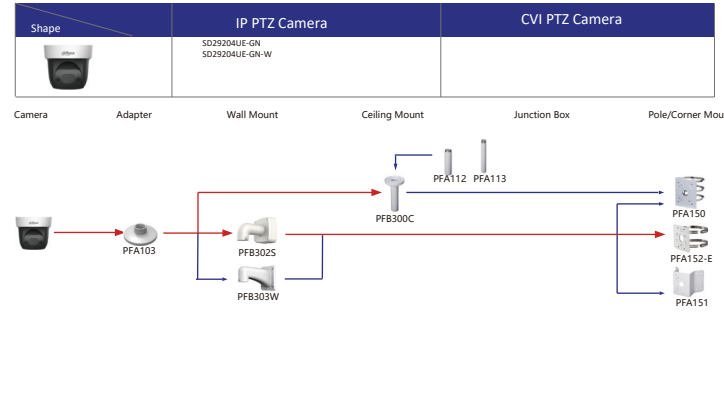

Selection of IP&CVI Eyeball Camera

Shape	IP Camera	CVI Camera
		HAC-HDW1200M HAC-HDW1800M HAC-HDW1801M HAC-T2A51 HAC-T2A21 HAC-HDW1509TLM-A-LED HAC-HDW2501TLM-A HAC-HDW2249TLM-A-LED HAC-HDW2241TLM(A)-A HAC-HDW1809TLM(A)-A HAC-HDW1801TLM(A)-A HAC-HDW1231TLM(A)-A HAC-HDW1200TLM(A)-A HAC-HDW1500TLM-A HAC-HDW1239TQ-A-LED-DP HAC-HDW1239TQ-A-LED HAC-ME1800EQ-L HAC-ME1800EQ-L HAC-ME1500EQ-L HAC-ME1200EQ-L HAC-ME1200EQ-L

Shape	IP Camera	CVI Camera
	IPC-HDW2231T-AS-S2 IPC-HDW2230T-AS-S2 IPC-HDW2431T-AS-S2	

Selection of IP&CVI Eyeball Camera

Shape	IP Camera	CVI Camera
	IPC-HDW1230S-55	HAC-T1A21/51 HAC-HDW1200R

Shape	IP Camera	CVI Camera
	HAC-HDW2501TLMQ(A)-A HAC-HDW1500TLMQ(A)-A HAC-HDW1231TLMQ(A)-A HAC-HDW1200TLMQ(A)-A	HAC-HDW2501TQ-A HAC-HDW1500TQ(A)-A HAC-HDW1231TQ(A)-A HAC-HDW1200TQ(A)-A HAC-ME1239TQ-A-PV HAC-ME1800EQ-L HAC-ME1500EQ-L HAC-ME1200EQ-L HAC-ME1200EQ-L

Selection of PTZ Camera

Selection of PTZ Bullet Camera

Selection of PTZ Camera

Selection of PTZ Camera

Selection of PTZ Camera

Shape	IP PTZ Camera	CVI PTZ Camera
	SDT7C424-4F-2B2I-APV-0400	

Camera Adapter Wall Mount Ceiling Mount Junction Box Pole/Corner Mount