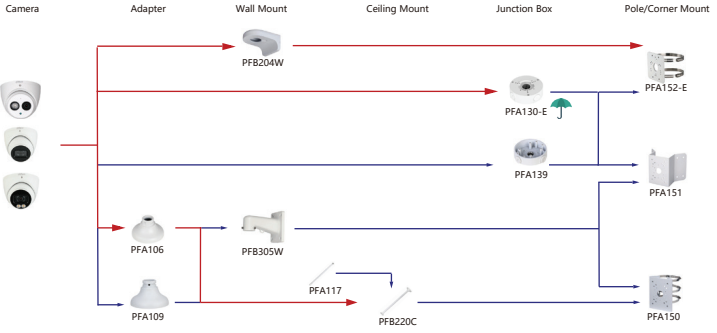

Shape	IP Camera	CVI Camera
	IPC-EW5541-AS	HAC-CW2501

Shape	IP Camera	CVI Camera
	IPC-HDPW5242G-2E-MF IPC-HDPW5241G-2E IPC-HDPW5442G-2E	

Shape	IP Camera	CVI Camera
	IPC-PDBW5831/82041-8360	

Shape	IP Camera	CVI Camera
		HAC-D3A51/21

Shape	IP Camera	CVI Camera
	PSDW5631S-8360	

Shape	Special Camera	Shape	Special Camera
	PSDW82442M-A270-D440 PSDW81842M-A360-D237 PSDW8842M-A180-D237		PSDW81842S-A360-D425 PSDW81842S-A360-D425 PSDW8842S-A180-D425 PSDW8842S-A180-D425
	IPC-HDW8441X-3D IPC-HDW8341X-BV-3D		IPC-PDBW8840-A180

Selection of IP&CVI Eyeball Camera

Shape	IP Camera	CVI Camera
	IPC-HDW3841EM-S-52 IPC-HDW3811EM-A-5 IPC-HDW3541EM-S-52 IPC-HDW3441EM-S-52 IPC-HDW3231EM-S-52 IPC-HDW5241TM-ASE IPC-HDW5442TM-ASE IPC-HDW5541TM-ASE	HAC-HDW1801EM(A)-A HAC-HDW12003M(A)-A HAC-HDW2802T-A HAC-HDW2402T-A HAC-HDW2509T-A-LED HAC-HDW2249T-A-LED HAC-HDW1809T-A-LED HAC-HDW1509T-IL-A HAC-HDW1509T-A-LED-POC

Shape	IP Camera	CVI Camera
	IPC-T1820/40 IPC-T1820-L	HAC-HDW1800TL-A HAC-HDW1801TL(A)-A HAC-HDW1200TL-A

Selection of IP&CVI Eyeball Camera

Shape	IP Camera	CVI Camera
	IPC-HDW5242T-ZE-MF IPC-HDW5241T-ZE IPC-HDW5442T-ZE IPC-HDW5541T-ZE IPC-HDW5842T-ZE-S2 IPC-HDW1230T-ZS-55 IPC-HDW1230T-ZS-55 IPC-HDW5541H-ASE-PV IPC-HDW5241H-ASE-PV IPC-HDW5541H-AS-PV IPC-HDW5241H-AS-PV IPC-HDW5497M-SE-LED IPC-HDW5842TM-SE-S2	HAC-HDW2802T-Z-A HAC-HDW2802T-Z-A-DP HAC-HDW2501T-Z-A HAC-HDW2501T-Z-A-DP HAC-HDW2402T-Z-A HAC-HDW2402T-Z-A-DP HAC-HDW2241T-Z-A HAC-HDW2241T-Z-A-DP HAC-HDW2241T-Z-A-DP HAC-HDW1509T-Z-A-LED-DP HAC-HDW1509T-Z-A-LED HAC-HDW1500T-Z-A-DP HAC-HDW1239T-Z-A-LED-DP HAC-HDW1239T-Z-A-LED HAC-HDW1231T-Z-A HAC-HDW1231T-Z-A-DP HAC-HDW1231T-Z-A HAC-HDW1200T-Z(A) HAC-ME1809H-A-PV-POC HAC-ME1809H-A-PV HAC-ME1509H-A-PV HAC-ME1239H-A-PV HAC-T3A51-Z HAC-T3A21-Z HAC-T3A21-VF