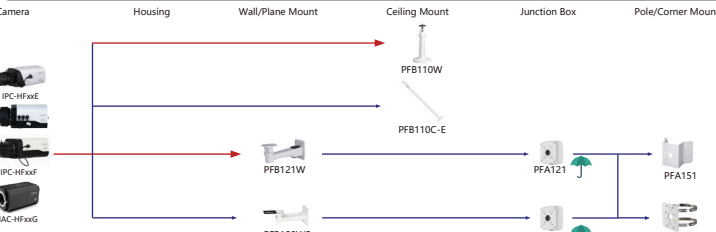

Camera Accessories Selection

Guide you how to install all the cameras

Selection of Box Camera

Shape	IP Camera	CVI Camera
 	IPC-HF5842F-ZE-S2 IPC-HF7442F-Z-S2 IPC-HF7842F-Z-S2 IPC-HF71242F IPC-HF5241E-E IPC-HF5242E-E-MF IPC-HF5442E-E IPC-HF5541E-E	HAC-HF3805G