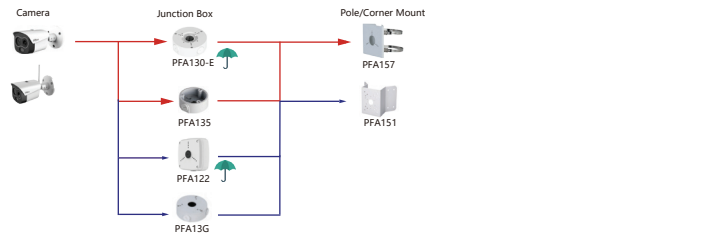

Shape	Thermal Camera	
	TPC-DF1241-T TPC-DF1241