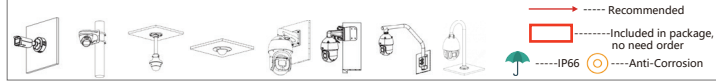

Camera Accessories Selection

Guide you how to install all the cameras

Selection of Box Camera

Shape	IP Camera	CVI Camera
 	IPC-HF5842F-ZE-S2 IPC-HF7442F-Z-S2 IPC-HF7842F-Z-S2 IPC-HF71242F IPC-HF5241E-E IPC-HF5242E-E-MF IPC-HF5442E-E IPC-HF5541E-E	HAC-HF3805G