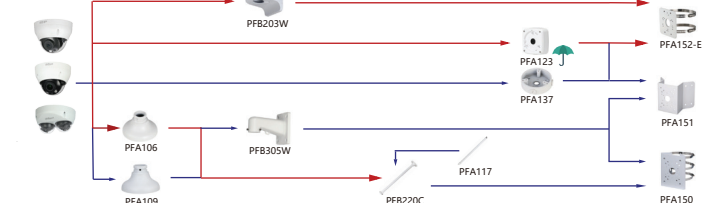

Camera Adapter Wall Mount Ceiling Mount Junction Box Pole/Corner Mount

Selection of IP&CVI Dome Camera

Shape	IP Camera	CVI Camera
	IPC-HDBW3241F-FD-M/M12 IPC-HDBW5451/2441/2341E-AS-M IPC-HDBW2431/2231F-AS-S2 IPC-HDBW3233/3433F-M-AS IPC-HDBW3241F-M12-SA IPC-HDBW5241F-M12-SA	HAC-HDBW3200F HAC-HDBW2501F-A HAC-HDBW2241F-A

Camera Adapter Wall Mount Ceiling Mount Junction Box Pole/Corner Mount

Shape	IP Camera	CVI Camera
	IPC-HDBW2041F-AS-S2 IPC-HDBW3441F-AS-S2 IPC-HDBW3241F-AS-S2	

Camera Adapter Wall Mount Ceiling Mount Junction Box Pole/Corner Mount

Shape	IP Camera	CVI Camera
	IPC-HDBW5441F-AS-E2	HAC-D3A21-VF HAC-D3A21/91-Z

Camera Adapter Wall Mount Ceiling Mount Junction Box Pole/Corner Mount

Selection of IP&CVI Dome Camera

Shape	IP Camera	CVI Camera
	IPC-HDBW3441E-AS-S2 IPC-HDBW3441E-S2 IPC-HDBW349E-AS-NI IPC-HDBW2831E-S2 IPC-HDBW5331E-S2 IPC-HDBW2431E-S2 IPC-HDBW12331E-S2 IPC-HDBW233E-S2 IPC-HDBW1830E-S2	IPC-HDBW3841E-S IPC-HDBW3841E-AS IPC-HDBW3541E-AS IPC-HDBW3241E-S IPC-HDBW3241E-AS IPC-HDBW1230E-S5 IPC-HDBW1231E-S4 IPC-HDBW1530E-S6 IPC-HDBW3241E-S2 IPC-HDBW1230E-SW IPC-HDBW1430E-SW IPC-HDBW3841E-S2 IPC-HDBW341E-S2 IPC-HDBW3541E-S2 IPC-HDBW3441E-S2 IPC-HDBW3441E-AS-S2 IPC-HDBW3441E-AS-S2 IPC-HDBW3241E-S2 IPC-HDBW1830E-S6