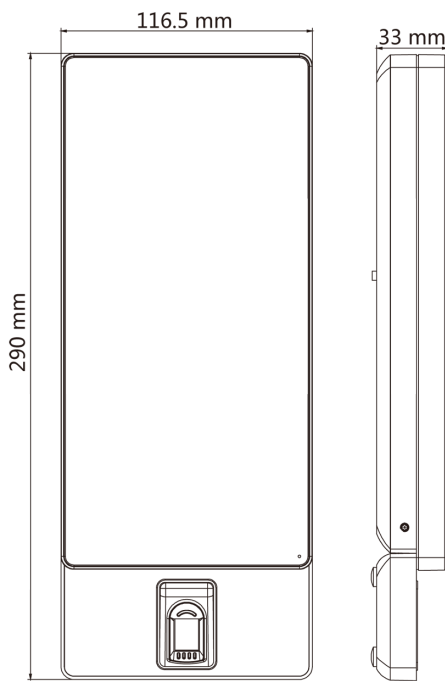

Model	DS-K1T607PE	DS-K1T607PEF	DS-K1T607PMW	DS-K1T607PMFW
Working humidity	0 to 90% (No condensing)			
Protection level	IP65			
Tamper	Support			

* Exposing the equipment to direct sun light, low ventilation or heat source such as heater or radiator is forbidden (ignorance can cause fire danger).

* For device with fingerprint module, we suggest that do not install the device outdoors.

Dimensions

With Fingerprint Module