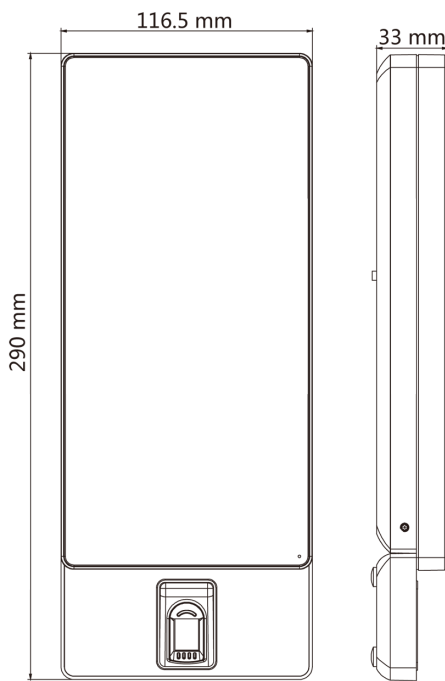

Model	DS-K1T607TE	DS-K1T607TEF	DS-K1T607TMW	DS-K1T607TMFW
Working humidity	0 to 90% (No condensing)			
Protection level	IP65			
Tamper	Support			

* Exposing the equipment to direct sun light, low ventilation or heat source such as heater or radiator is forbidden (ignorance can cause fire danger).

* For device with fingerprint module, we suggest that do not install the device outdoors.

Dimensions

With Fingerprint Module