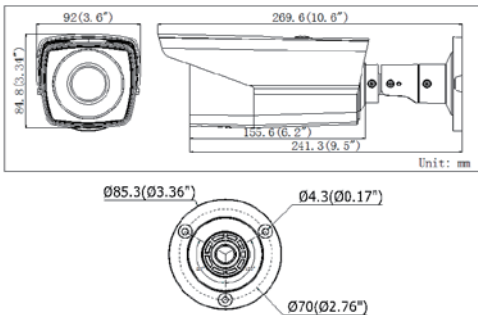

DS-2CE16D1T-(A)V FIR3

HD1080P Outdoor Vari-focal IR Bullet Camera

TURBO HD

Key features

- HD1080P Video Output
- Adopt HDTV I Technology
- True Day/Night, Smart IR
- 2.8 - 12mm vari-focal lens
- Up to 40m IR distance
- IP66 weatherproof
- OSD menu controlled via UTC
- Dual voltage (DS-2CE16D1T-AV FIR3)

Dimensions

Accessories

Video balun
DS-1H18

Available models

- DS-2CE16D1T-V FIR3
- DS-2CE16D1T-AV FIR3

DS-2CE16D1T-(A)V FIR3	
Camera	
Image Sensor	1 / 2.7" Progressive Scan CMOS
Signal System	PAL / NTSC
Effective Pixels	1930(H)*1088(V)
Min. Illumination	0.1 Lux @ (F1.2,AGC ON),0 Lux with IR 0.14 Lux @ (F1.4,AGC ON),0 Lux with IR
Shutter speed	1/25(1/30) s to 1/50,000 s
Lens	2.8-12mm @ F1.4
	Angle of view: 102° - 35°
Lens Mount	φ14
Day & Night	ICR
Synchronization	Internal synchronization
Video Frame Rate	1080p @ 25fps/1080p @ 30fps
HD Video Output	1 Analog HD output
S / N Ratio	More than 52dB
Menu	
Camera ID	On/off (0-255)
AGC	Support
D/N Mode	Color/ BW/ Auto/ EXT
White Balance	Auto/ User/ Push/ 8000K/ 6000K/ 4200K/ 3000K
Privacy Mask	On/ Off, maximum 2 zones
Motion Detection	On/ Off, maximum 4 zones
BLC	Support
Anti-flicker	On/off
Language	English/ Chinese
Function	Digital noise reduction, Mirror
General	
Working Temperature / Humidity	-40 °C - 60 °C (-40 °F - 140 °F) Humidity 90% or less (non-condensing)
Power Supply	12 VDC ; -A: 12 VDC, 24 VAC
Power Consumption	Max. 5W
Weather Proof Ratings	IP66
IR Range	Up to 40m
Communication	Up the coax Protocol: HIKVISION-C(Coaxitron)
Dimensions	92 × 84.8 × 269.6mm(3.62" × 3.34" × 10.6")
Weight	690g (1.52 lbs)