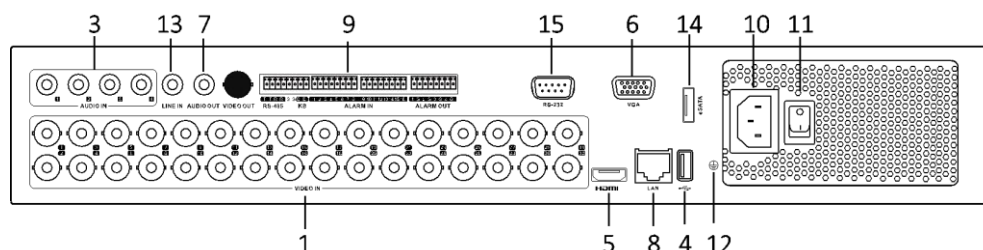

Physical Interfaces

Index	Description	Index	Description
1	VIDEO IN	9	RS-485 Serial Interface, Keyboard Interface, ALARM IN and ALARM OUT
2	AUDIO IN, RCA Connector	10	100 to 240 VAC Power Input
3	USB Port	11	Power Switch
4	HDMI Interface	12	GND
5	VGA Interface	13	LINE IN
6	VGA AUDIO OUT	14	eSATA Interface
7	LAN Network Interface	15	RS-232 Serial Port
8	VIDEO IN