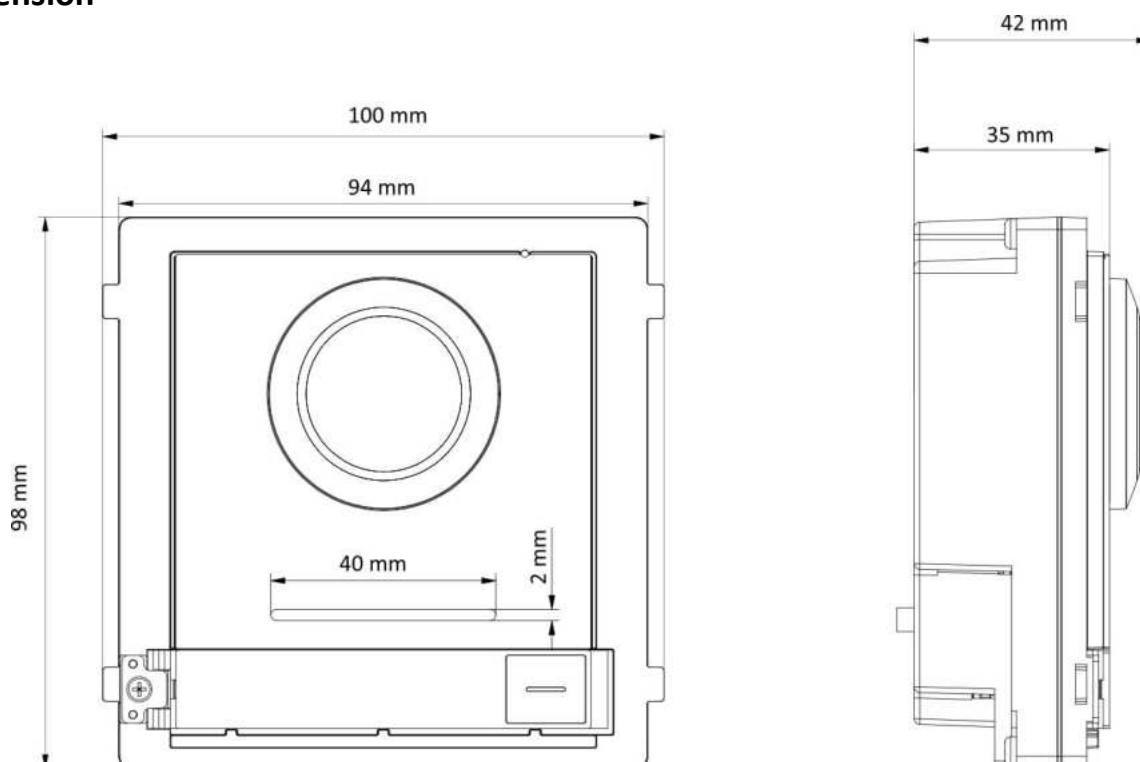

Alarm output	NA
Lock control	2 relays, Max. to 30 VDC, 2 A
Door contact input	2
Two-Wire IP interface	1
General	
Button	1
Installation	Surface mounting, flush mounting
Indicator	/
Weight	Net weight: 0.380 kg Gross weight: 0.541 kg
Protective level	IP65
Working temperature	-40° C to 60° C (-22° F to 140° F)
Working humidity	10% to 90%
Dimension (W × H × D)	100 mm × 98 mm × 42 mm
Battery	/
Power supply	Powered by KAD704Y or KAD706Y series distributor
Application environment	Outdoor
Power consumption	≤ 4 W
Language	English, French, Portuguese, Brazilian Portuguese, Spanish, Russian, German, Italian, Polish, Turkish, Vietnamese, Arabic, Czech, Hungarian, Dutch, Romanian, Bulgarian, Ukrainian, Croatian, Serbian, Greek, Slovak

▪ Available Model

DS-KD8003Y-IME2

▪ Dimension