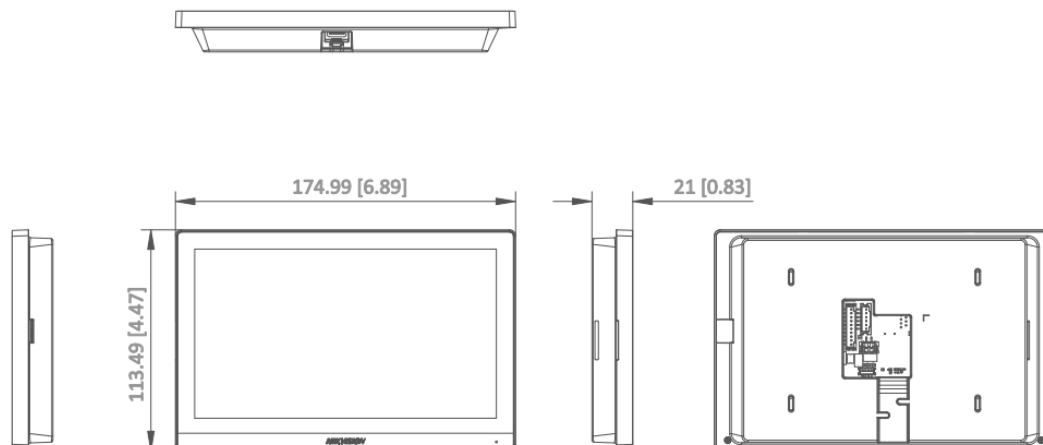

General	
Button	/
Installation	Wall mounting, table mounting
Indicator	/
Weight	Net weight: 350 g (0.8 lb) Gross weight: 675 g (1.5 lb)
Protective level	/
Working temperature	-10 °C to 50 °C (14 °F to 122 °F)
Working humidity	10% to 90% (no-condensing)
Dimension (W × H × D)	175 mm × 113.5 mm × 21 mm (6.9" × 4.5" × 0.83")
Battery	/
Application environment	Indoor
Power consumption	≤ 5 W
Language	English, Russian, Bulgarian, Hungarian, Greek, German, Italian, Czech, Slovak, French, Polish, Dutch, Portuguese (Brazil), Spanish, Hebrew, Romanian, Turkish, Estonian, Danish, Swedish, Norwegian, Finnish, Vietnamese, Croatian, Slovenian, Serbian, Arabic, Portuguese (Portugal), Lithuanian, Uzbek, Kazakh, Mongolian, Ukrainian

HikvisionHQ

Hikvision_Global

Hikvision
Corporate Channel

hikvisionhq

▪ **Dimension**

Unit:mm [inch]

SCALE 1:1

▪ **Accessory**

▪ **Optional**

DS-KAW50-1 50W 12V Power Adapter	DS-KAW50-1N 50W 12V Power Adapter	DS-KABH6350-T Table bracket
		

Headquarters

No.555 Qianmo Road, Binjiang District,
Hangzhou 310051, China
T +86-571-8807-5998
www.hikvision.com