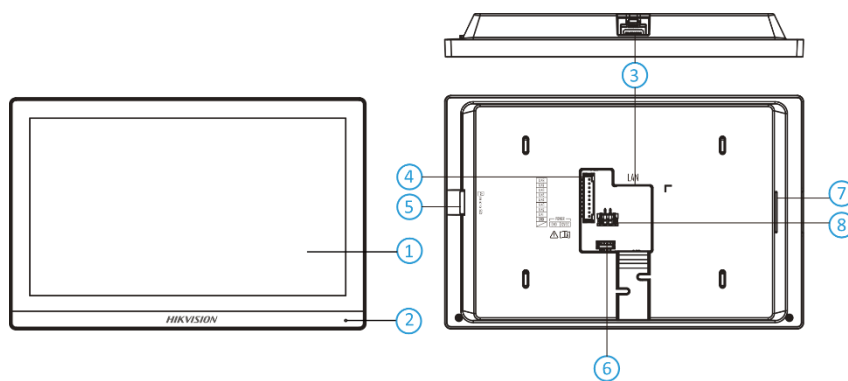

General	
Button	/
Installation	Wall mounting, table mounting
Indicator	/
Weight	Net weight: 350 g (0.8 lb) Gross weight: 675 g (1.5 lb)
Protective level	/
Working temperature	-10 °C to 50 °C (14 °F to 122 °F)
Working humidity	10% to 90% (no-condensing)
Dimension (W × H × D)	175 mm × 113.5 mm × 21 mm (6.9" × 4.5" × 0.83")
Battery	/
Application environment	Indoor
Power consumption	≤ 5 W
Language	English, Russian, Bulgarian, Hungarian, Greek, German, Italian, Czech, Slovak, French, Polish, Dutch, Portuguese (Brazil), Spanish, Hebrew, Romanian, Turkish, Estonian, Danish, Swedish, Norwegian, Finnish, Vietnamese, Croatian, Slovenian, Serbian, Arabic, Portuguese (Portugal), Lithuanian, Uzbek, Kazakh, Mongolian, Ukrainian

Physical Interface

No.	Description	No.	Description
1	Screen	5	TF Card Slot
2	Microphone	6	Debugging Port
3	Network Interface	7	Loudspeaker
4	Alarm Terminal	8	Power Supply Terminal

Available Model

DS-KH6350-TE1

Headquarters

No.555 Qianmo Road, Binjiang District,
Hangzhou 310051, China
T +86-571-8807-5998
www.hikvision.com

Follow us on social media to get the latest product and solution information.

Hikvision

HikvisionHQ

HikvisionHQ

Hikvision_Global

Hikvision
Corporate Channel

hikvisionhq