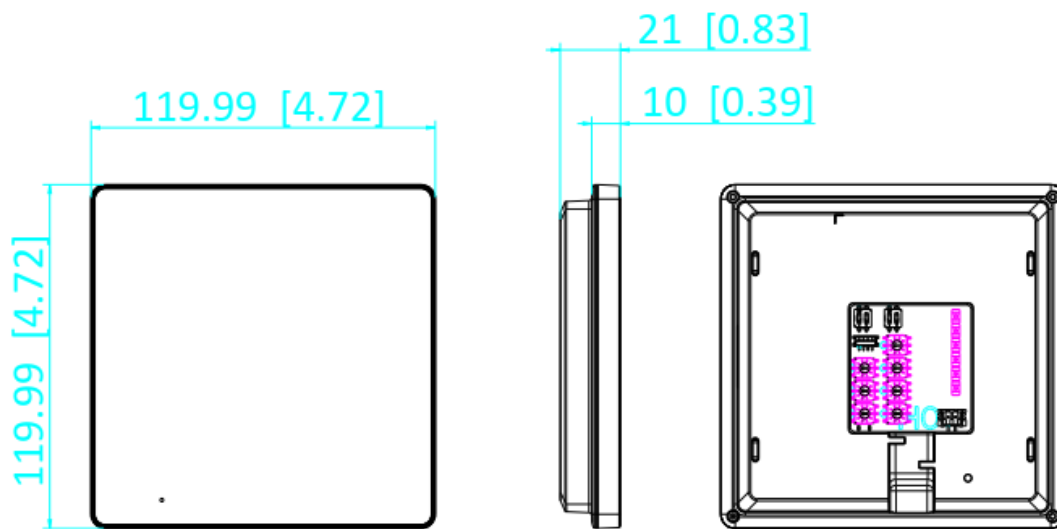

DS-KH7000EY-E2
Audio 2-wire HD Indoor Station

- No screen audio indoor station with touch button.
- Support custom buttons.
- Support floor calls.

▪ Specification

System parameters	
Operation system	Embedded FreeRTOS operation system
Processor	Embedded processor
Display parameters	
Operation method	Touch button
Type	/
Video parameters	
Video compression standard	/
Lens	/
FOV	/
Wide dynamic range (WDR)	/
Resolution	/
Focal length	/
Audio parameters	
Audio input	1 Built-in omnidirectional microphone
Audio compression standard	G726
Audio output	1 Built-in loudspeaker
Audio compression bitrate	64 Kps
Audio quality	Noise suppression and echo cancellation
Volume adjustment	Adjustable
Capacity	
Linked indoor extensions capacity	3
Network parameters	
Wired network	10/100 Mbps self-adaptive through 2-wire interface
Wi-Fi	/
3G/4G	/
Zigbee	/
Device interfaces	
Alarm input	1
TAMPER	/
RS-485	/
USB	/
TF card	/
Alarm output	/
Power supply input	Powered by DS-KAD7060EY/DS-KA7061EY or 12V
Two-Wire IP interface	2, 1 for input 1 for output
General	
Installation	Surface mounting
Indicator	/
Protective level	/
Working temperature	-10 °C to 50 °C (14 °F to 122 °F)
Working humidity	10% to 90% (no-condensing)
Dimension (W × H × D)	190.2 mm × 138.2 mm × 20 mm (7.5" × 5.4" × 0.8")
Battery	/

Power supply	Powered by DS-KAD7060EY/DS-KA7061EY or 12V DC
Application environment	Indoor
Power consumption	≤ 4W (stand by ≤ 1W)
Language	English, Bulgarian, Hungarian, Greek, German, Italian, Czech, Slovak, French, Polish, Dutch , Spanish, Romanian, Estonian, Croatian, Slovenian, Serbian, Ukrainian, Portuguese

▪ **Available Model**

DS-KH7000EY-E2

▪ **Dimension**

Unit:mm [inch]

SCALE 1:1

See Far, Go Further

www.hikvision.com
support@hikvision.com