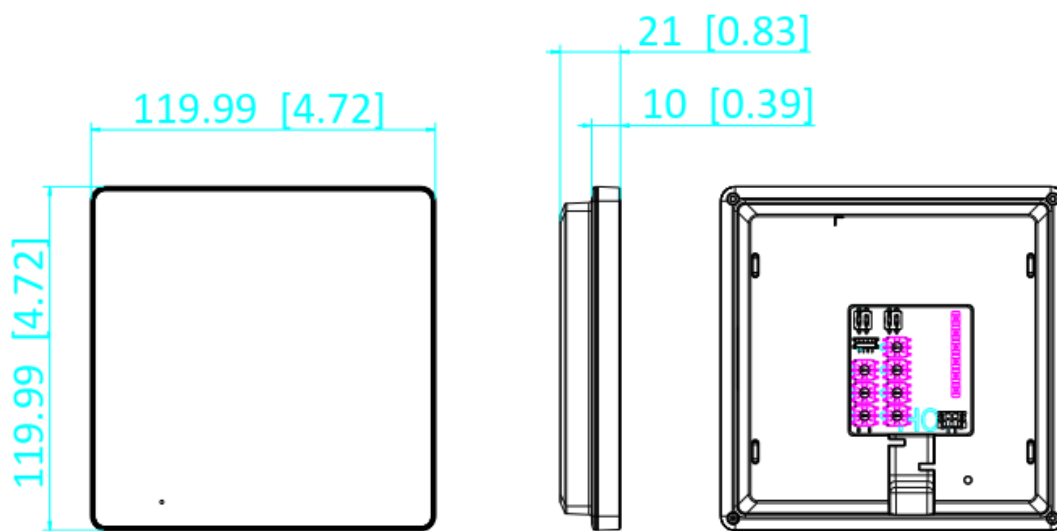

DS-KH7000EY-E2/White
Audio 2-wire HD Indoor Station

- No screen audio indoor station with touch button.
- Support custom buttons.
- Support floor calls.

▪ Specification

System parameters	
Operation system	Embedded FreeRTOS operation system
Processor	Embedded processor
Display parameters	
Operation method	Touch button
Type	/
Video parameters	
Video compression standard	/
Lens	/
FOV	/
Wide dynamic range (WDR)	/
Resolution	/
Focal length	/
Audio parameters	
Audio input	1 Built-in omnidirectional microphone
Audio compression standard	G726
Audio output	1 Built-in loudspeaker
Audio compression bitrate	64 Kps
Audio quality	Noise suppression and echo cancellation
Volume adjustment	Adjustable
Capacity	
Linked indoor extensions capacity	3
Network parameters	
Wired network	10/100 Mbps self-adaptive through 2-wire interface
Wi-Fi	/
3G/4G	/
Zigbee	/
Device interfaces	
Alarm input	1
TAMPER	/
RS-485	/
USB	/
TF card	/
Alarm output	/
Power supply input	Powered by DS-KAD7060EY/DS-KA7061EY or 12V
Two-Wire IP interface	2, 1 for input 1 for output
General	
Installation	Surface mounting
Indicator	/
Protective level	/
Working temperature	-10 °C to 50 °C (14 °F to 122 °F)
Working humidity	10% to 90% (no-condensing)
Dimension (W × H × D)	190.2 mm × 138.2 mm × 20 mm (7.5" × 5.4" × 0.8")
Battery	/

Power supply	Powered by DS-KAD7060EY/DS-KA7061EY or 12V DC
Application environment	Indoor
Power consumption	≤ 4W (stand by ≤ 1W)
Language	English, Bulgarian, Hungarian, Greek, German, Italian, Czech, Slovak, French, Polish, Dutch , Spanish, Romanian, Estonian, Croatian, Slovenian, Serbian, Ukrainian, Portuguese

▪ **Available Model**

DS-KH7000EY-E2/White

▪ **Dimension**

Unit:mm [inch]

SCALE 1:1

See Far, Go Further

www.hikvision.com
support@hikvision.com