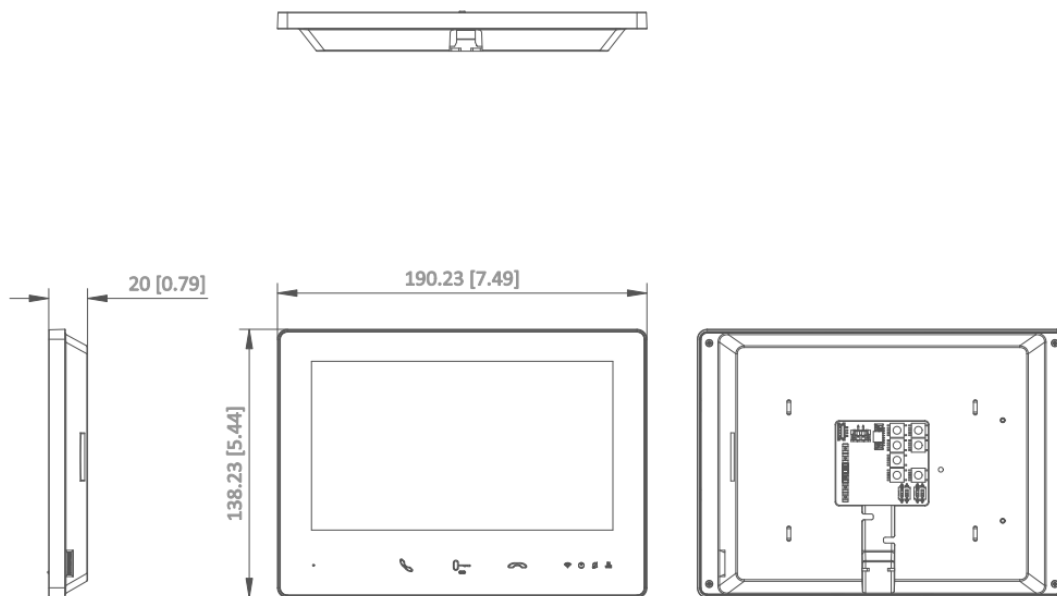

Installation	Surface mounting
Indicator	3 (Power、 Mute、 In use)
Protective level	/
Working temperature	-10 °C to 50 °C (14 °F to 122 °F)
Working humidity	10% to 90% (no-condensing)
Dimensions	190.2 mm × 138.2 mm × 20 mm (7.5" × 5.4" × 0.8")
Battery	/
Power supply	48V , Powered by DS-KAD7060EY or DS-KAD7061EY
Application environment	Indoor
Power consumption	≤ 4W (stand by ≤ 1W)
Language	English, Bulgarian, Hungarian, Greek, German, Italian, Czech, Slovak, French, Polish, Dutch , Spanish, Romanian, Estonian, Croatian, Slovenian, Serbian, Ukrainian, Portuguese

▪ **Available Model**

DS-KH7300EY-TE2

▪ **Dimension**

Unit:mm [inch]

SCALE 1:1