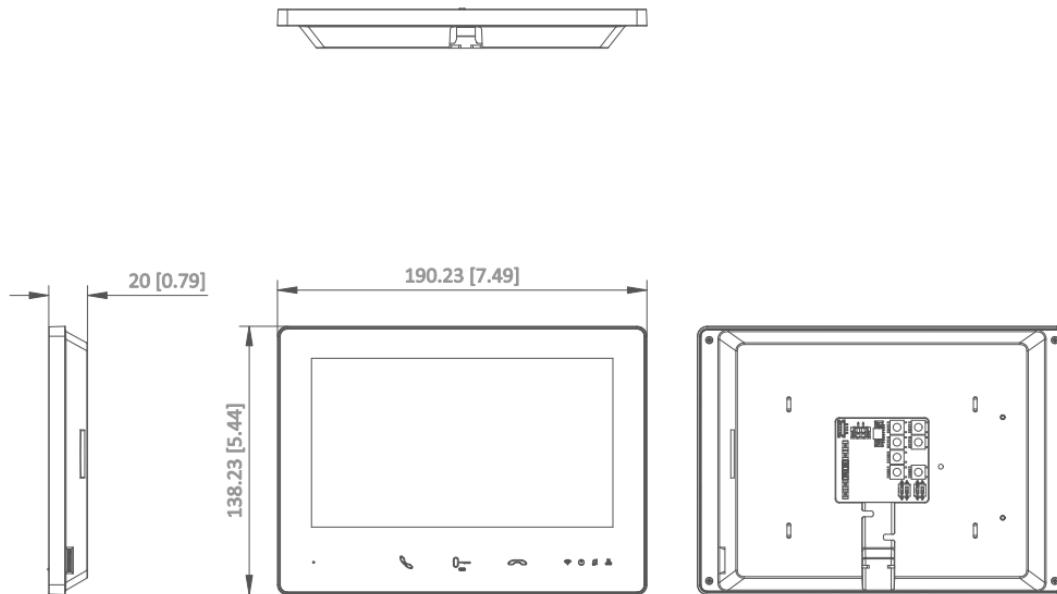

## ▪ Specification

System parameters	
Operating system	Embedded Linux operation system
ROM	32 MB
RAM	128 MB
CPU	Embedded processor
Display parameters	
Screen size	7-inch
Operation method	Capacitive touch screen
Type	Colorful TFT screen
Resolution	1024 × 600
Video parameters	
Lens	/
FOV	/
WDR	/
Resolution	/
Focal length	/
Audio parameters	
Audio input	1 Built-in omnidirectional microphone
Audio compression standard	G.711 U G.711 A
Audio output	1 Built-in loudspeaker
Audio compression bitrate	64 Kps
Audio quality	Noise suppression and echo cancellation
Volume adjustment	Adjustable
Capacity	
Event capacity	200 captured pictures (with TF card)
Linked indoor extensions capacity	3
Network parameters	
Communication protocol	TCP/IP, RTSP
Wired network	10/100 Mbps self-adaptive through 2-wire interface
Wi-Fi standard	/
3G/4G standard	/
Zigbee	/
Device interfaces	
Alarm input	1
TAMPER	/
RS-485	/
USB	/
TF card	Max to 128 G, SD 2.0 or lower version
Alarm output	/
Power supply input	12V DC
Two-wire IP interface	2, 1 for input 1 for output
General	
Button	3 Touch buttons (Answer, Unlock, Hang up)+1 Physical button ( Reset )

Installation	Surface mounting
Indicator	3 ( Power、 Mute、 In use )
Weight	With package: g ( lb),Without package: g ( lb)
Protective level	/
Working temperature	-10 °C to 50 °C (14 °F to 122 °F)
Working humidity	10% to 90% (no-condensing)
Dimensions	190.2 mm × 138.2 mm × 20 mm (7.5" × 5.4" × 0.8")
Battery	/
Power supply	48V , Powered by DS-KAD7060EY or DS-KAD7061EY
Application environment	Indoor
Power consumption	≤ 4W ( stand by ≤ 1W )
Language	English, Bulgarian, Hungarian, Greek, German, Italian, Czech, Slovak, French, Polish, Dutch , Spanish, Romanian, Estonian, Croatian, Slovenian, Serbian, Ukrainian, Portuguese

▪ **Available Model**

DS-KH7300EY-TE2/White

▪ **Dimension**

Unit:mm [inch]

SCALE 1:1