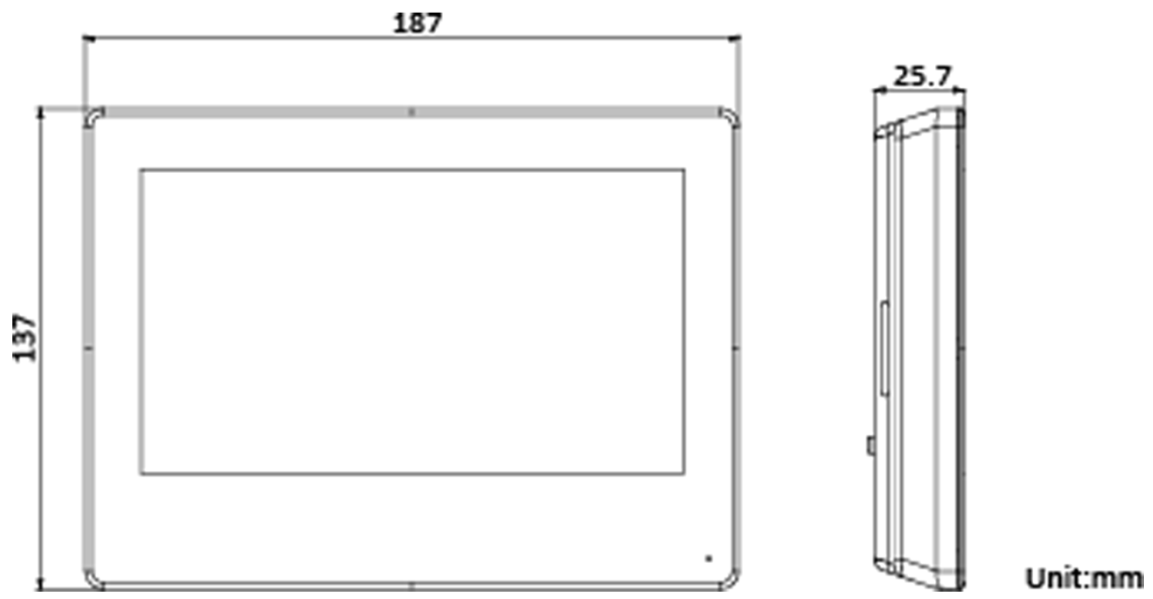

▪ Dimension

▪ Accessory

▪ Optional