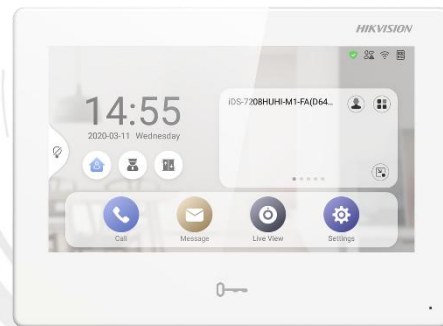

DS-KH9310-WTE1 Video Intercom Network Indoor Station

- 7-inch colorful touch screen with resolution 1024 × 600
- Supports Android app installation
- Open platform for the third-party software integration
- Video intercom & live view on mobile phone all-day
- Built-in Hik-Connect for all-in-one management
- Wireless intrusion panel for on-site management
- Receives 7 seconds of video verification from alarm systems

▪ Specification

System parameters	
Operating system	Embedded Android operation system
ROM	4 GB
RAM	1 GB
CPU	Embedded processor
Display parameters	
Screen size	7-inch
Operation method	Capacitive touch screen
Type	Colorful TFT
Resolution	1024 × 600
Video parameters	
Lens	/
Resolution	/
FOV	/
WDR	/
Video compression standard	/
Focal length	/
Audio parameters	
Audio compression standard	G.711 U, G.711 A
Audio input	Built-in omnidirectional microphone
Audio output	Built-in loudspeaker
Audio compression bitrate	64 Kbps
Audio quality	Noise suppression and echo cancellation
Volume adjustment	Adjustable
Capacity	
Event capacity	200
Notice capacity	200
Linked indoor station capacity	5
Linked network camera capacity	16
Linked doorphone capacity	17
Network parameters	
Communication protocol	TCP/IP, SIP, RTSP
Wired network	Support
Wi-Fi standard	Wi-Fi 802.11 b/g/n
Bluetooth version	/
3G/4G standard	/
Zigbee	/
Device interfaces	
Alarm input	8
Network interface	1 RJ-45 10/100 Mbps self-adaptive
TAMPER	/
RS-485	1
USB	For debug only