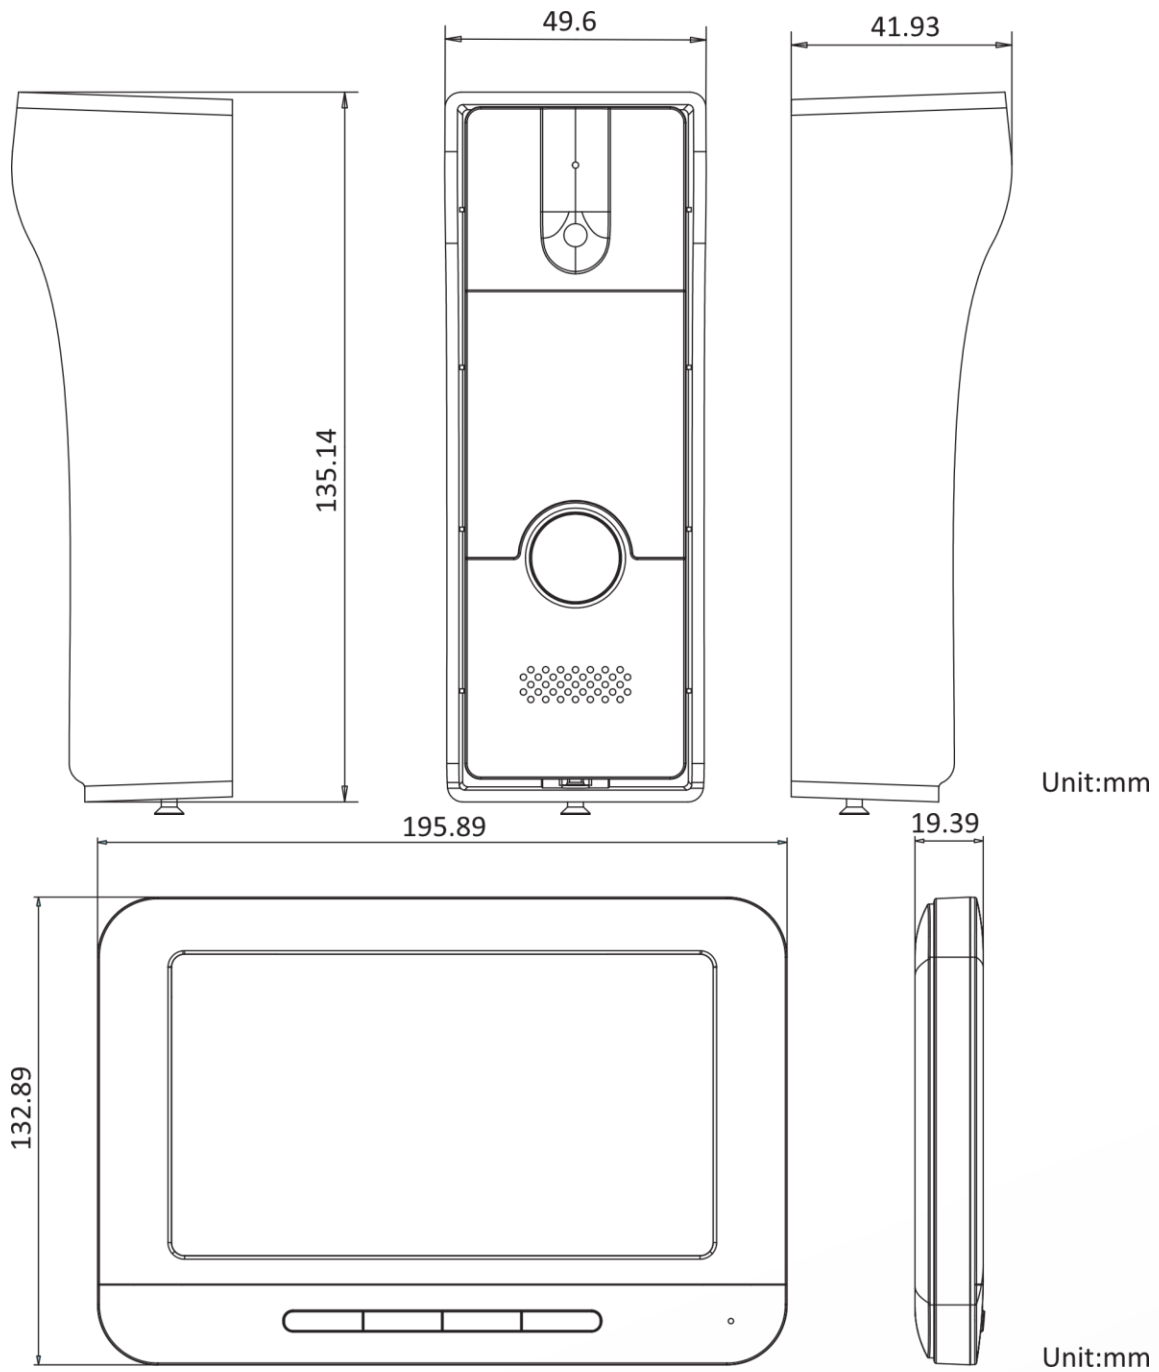

## DS-KIS202T Villa Analog Kit

- 4-wire analog video intercom bundle for villa or house
- One call button for easier calls
- Including DS-KB2411T-IM and DS-KH2220, 5-meter 4-wire cable, and other accessories
- European power supply adaptor included (please mark for other standards when you order)

## ▪ Specification

Door station	
Resolution	1920 × 1080 Stream resolution: 960 × 576
Lens	1/2.7" CMOS
FOV	Horizontal: 66.2° , Vertical: 37.2°
Door station	
Audio input	Built-in omnidirectional microphone
Audio output	Built-in loudspeaker
Door station	
I/O output	1 relay output
Four-wire	1 four-wire interface (1-ch video input, 1-ch audio input/output, 1-ch power supply, 1-ch grounding)
Door station	
Power supply	12 VDC
Power consumption	Max. 5W
Working temperature	-10° C to + 55° C (14° F to 131° F)
Working humidity	10% to 90%
Dimensions	128 mm × 42 mm × 24.8 mm
Indoor station	
Operation method	Physical button
Type	7-inch colorful TFT LCD
Resolution	800 × 480
Indoor station	
Audio input	Built-in omnidirectional microphone
Audio output	Built-in loudspeaker
Audio quality	Noise suppression and echo cancellation
Indoor station	
Power supply	12 VDC
Power consumption	≤5 W
Working temperature	-10° C to + 55° C (14° F to 131° F)
Working humidity	10% to 90%
Dimensions (W × H × D)	195.8 mm × 132.8 mm × 18.39 mm (7.7" × 5.2" × 0.7")

## ▪ Dimension

- Accessory
- Optional

DS-KABV24-A