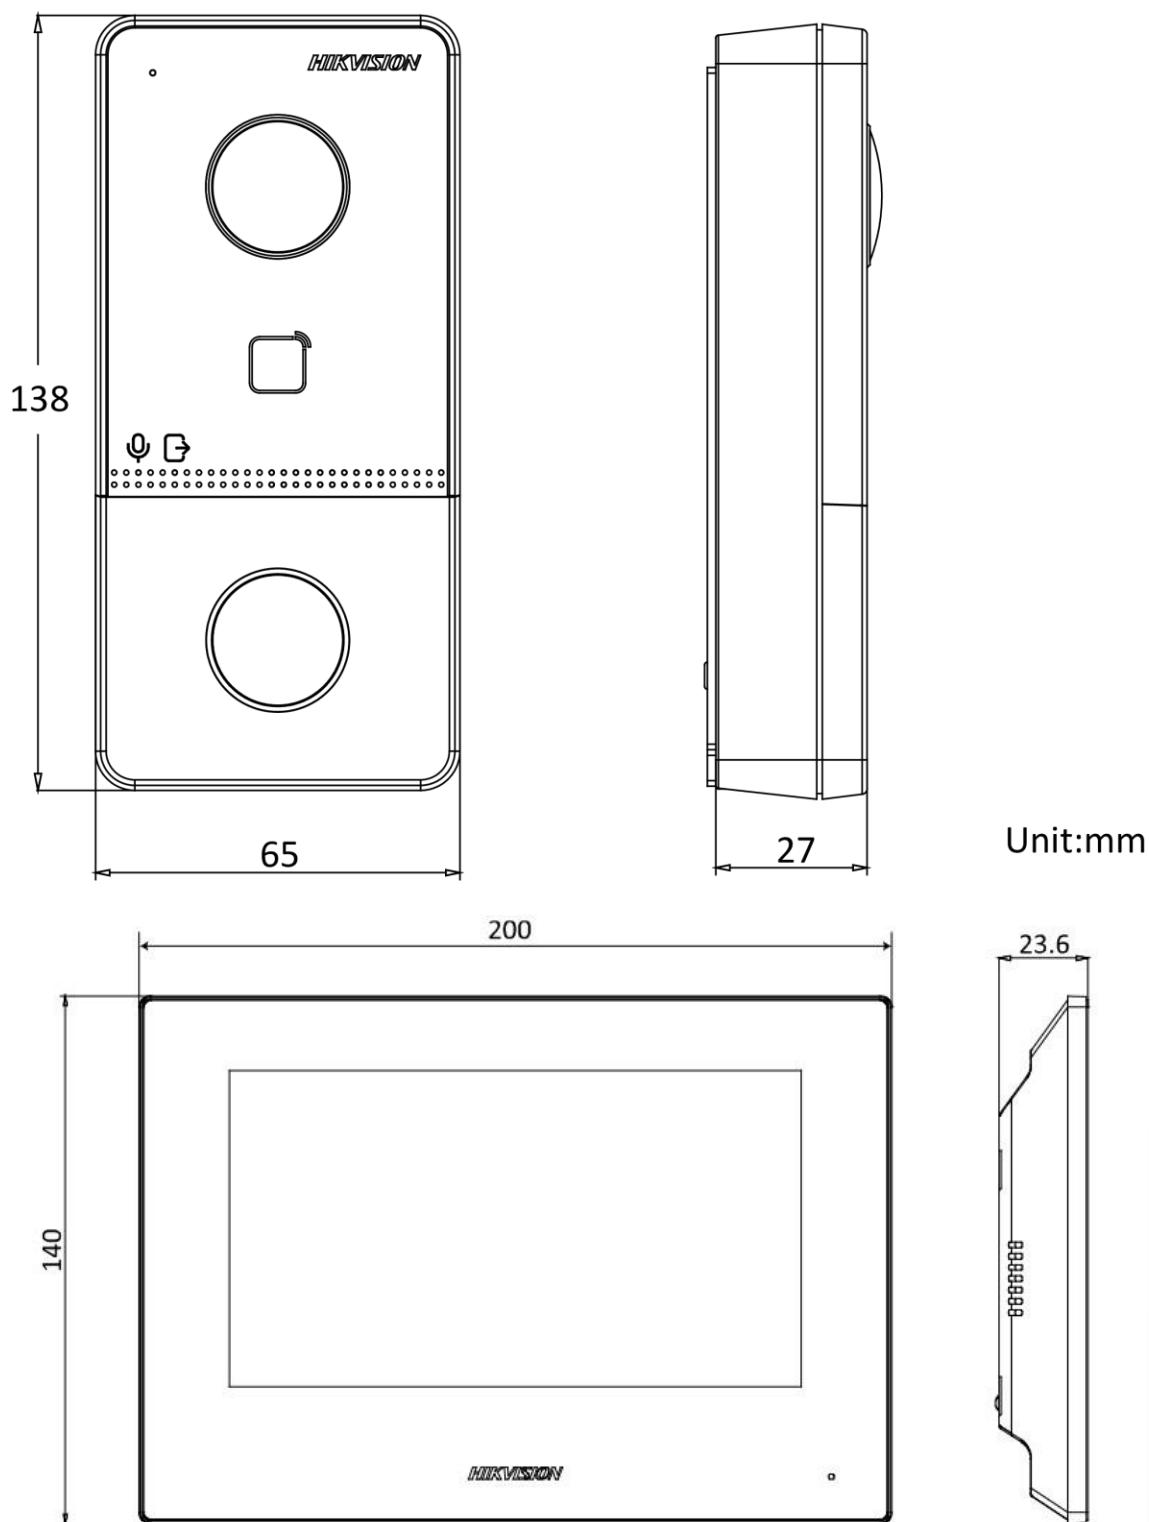

Indoor station	
Displays screen	7-inch colorful TFT screen
Display resolution	1024 × 600
Operation method	Capacitive touch screen
Indoor station	
Audio input	Built-in omnidirectional microphone
Audio output	Built-in loudspeaker
Audio quality	Noise suppression and echo cancellation
Audio compression standard	G.711 U
Audio compression Rate	64 Kbps
Indoor station	
Wired network	10/100 Mbps self-adaptive
Wireless network	Wi-Fi 802.11 b/g/n
Protocol	TCP/IP, SIP, RTSP
RS-485	1 RJ-45 10/100 Mbps self-adaptive
Indoor station	
RS-485	1
Alarm input	8-ch alarm inputs
Relay output	2
TF card	Max to 32 G, SD 2.0 or lower version
Indoor station	
Power consumption	≤ 6 W
Working temperature	-10 °C to 55 °C (14 °F to 131 °F)
Working humidity	10% to 90%
Dimension (L x W x H)	200 mm × 140 mm × 15.1 mm (7.9" × 5.5" × 0.6")

### ▪ Dimension

- Accessory
- Optional

DS-KABH6320-T

DS-KABV6113-A

DS-KABV6113-RS