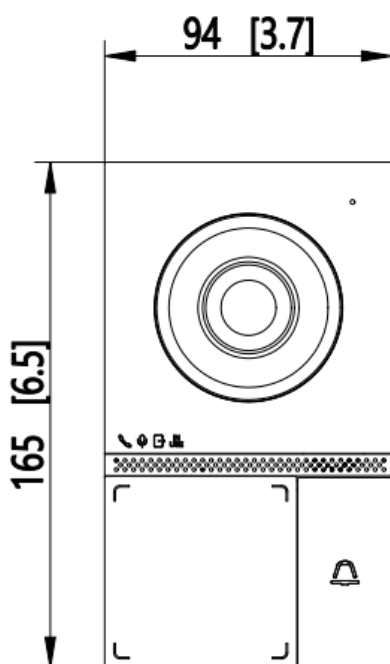

## ▪ Specification

System parameters	
Operating system	Embedded Linux operation system
ROM	4 GB
RAM	256 MB
CPU	Embedded Processor
Display parameters	
Screen size	NA
Operation method	NA
Type	NA
Resolution	NA
Video parameters	
Supplement light	Low illumination, IR supplement lights
Video standard	H.264
Lens	1
FOV	Horizontal: 135°, Vertical: 85°
WDR	Support
Resolution	2 MP
Audio parameters	
Audio input	Built-in omnidirectional microphone
Audio compression standard	G.711 U, G.726
Audio output	Built-in loudspeaker (More than 80 dB within 30 cm)
Audio compression bitrate	64 Kbps
Audio quality	Noise suppression and echo cancellation
Volume adjustment	Adjustable
Capacity	
User capacity	2000
Linked indoor station capacity	Max. 4 flats, up to 16 indoor stations
Sub door station capacity	16
Network parameters	
Wired network	10/100 Mbps self-adaptive through 2-wire interface
Wi-Fi	Only AP mode for configuration
Bluetooth	NA
3G/4G	NA
Device interfaces	
Alarm input	2 ( supports Exit button or Door contact input )
TAMPER	1
Network interface	NA
Exit button	1
Door contact input	1
RS-485	1
Wiegand	NA
TF card	NA
Alarm output	NA

Lock control	2 (1 relay, max to 30 VDC, 2 A ;1 DC pulse ,20V 4A impulsive ,300 mA holding current , 30 ohm max )
Power interface	48V , Powered by distributor DS-KAD7060EY or 12VDC
Two-wire IP interface	1
<b>General</b>	
Button	1-4 ( Call button )
Installation	Surface mounting
Indicator	4 LED lights(Opening door、 Calling、 Intercom、 In use )
Weight	NA
Protective level	IP65 IK08
Working temperature	-40° C to 60° C (-22° F to 140° F)
Working humidity	10% to 90%
Dimensions	165mm × 95 mm × 25 mm(6.5" × 3.7" × 0.98")
Battery	/
Application environment	Outdoor
Power consumption	≤ 6 W
Language	English, Bulgarian, Hungarian, Greek, German, Italian, Czech, Slovak, French, Polish, Dutch , Spanish, Romanian, Estonian, Croatian, Slovenian, Serbian, Ukrainian, Portugese

### ▪ Dimension

Unit: mm [inch]

SCALE	1:1
-------	-----