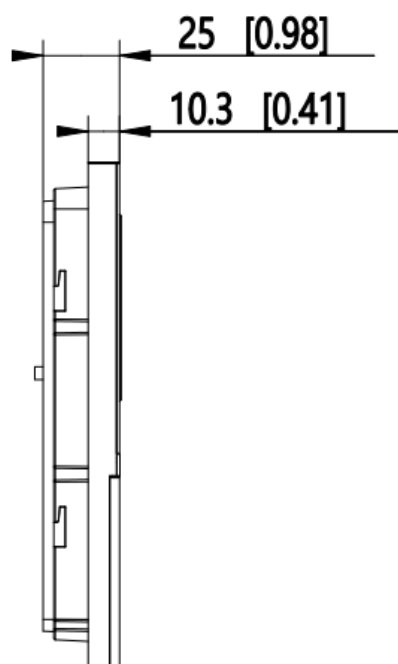

## ▪ Specification

System parameters	
Operating system	Embedded Linux operation system
ROM	4 GB
RAM	256 MB
CPU	Embedded Processor
Display parameters	
Screen size	NA
Operation method	NA
Type	NA
Resolution	NA
Video parameters	
Supplement light	Low illumination, IR supplement lights
Video standard	H.264
Lens	1
FOV	Horizontal: 135°, Vertical: 85°
WDR	Support
Resolution	2 MP
Audio parameters	
Audio input	Built-in omnidirectional microphone
Audio compression standard	G.711 U, G.726
Audio output	Built-in loudspeaker (More than 80 dB within 30 cm)
Audio compression bitrate	64 Kbps
Audio quality	Noise suppression and echo cancellation
Volume adjustment	Adjustable
Capacity	
User capacity	2000
Linked indoor station capacity	Max. 4 flats, up to 16 indoor stations
Sub door station capacity	16
Network parameters	
Wired network	10/100 Mbps self-adaptive through 2-wire interface
Wi-Fi	Only AP mode for configuration
Bluetooth	NA
3G/4G	NA
Device interfaces	
Alarm input	2 ( supports Exit button or Door contact input )
TAMPER	1
Network interface	NA
Exit button	1
Door contact input	1
RS-485	1
Wiegand	NA
TF card	NA
Alarm output	NA

Lock control	2 (1 relay, max to 30 VDC, 2 A ;1 DC pulse ,20V 4A impulsive ,300 mA holding current , 30 ohm max )
Power interface	48V , Powered by distributor DS-KAD7060EY or 12VDC
Two-wire IP interface	1
<b>General</b>	
Button	1-4 ( Call button )
Installation	Surface mounting
Indicator	4 LED lights(Opening door、 Calling、 Intercom、 In use )
Weight	NA
Protective level	IP65 IK08
Working temperature	-40° C to 60° C (-22° F to 140° F)
Working humidity	10% to 90%
Dimensions	165mm × 95 mm × 25 mm(6.5" × 3.7" × 0.98")
Battery	/
Application environment	Outdoor
Power consumption	≤ 6 W
Language	English, Bulgarian, Hungarian, Greek, German, Italian, Czech, Slovak, French, Polish, Dutch , Spanish, Romanian, Estonian, Croatian, Slovenian, Serbian, Ukrainian, Portugese

### ▪ Dimension

Unit: mm [inch]

SCALE	1:1
-------	-----