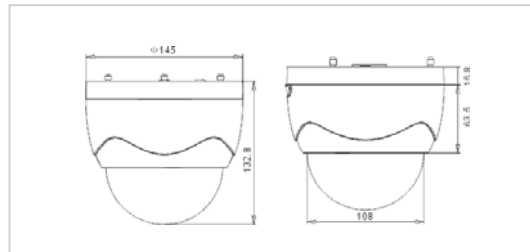

Unit: mm

Specifications

		DS-2CD732F-E
Camera	Image Sensor	1/4 inch CMOS
	Effective Pixels	640 (H) × 480 (V)
	Min. Illumination	0.4Lux @ F1.2
	Day&Night	Electronic
	Lens	3.5-8mm @ F1.6 / M12 / manual Iris lens
Compression Standard	Video Output	1Vp-p Composite Output (75Ω/BNC)
	Video Compression	H.264 or MPEG-4
	Video Bit Rate	32 K ~ 8M
Image	Audio Compression	OggVorbis
	Image Resolution	704 × 576, 640 × 480, 528 × 384, 704 × 288, 352 × 288, 176 × 144
	Frame Rate	25fps (704 × 576)
	Motion Detection	Support
	Dual Stream	Support
Functions	SD Card Local Recording	Support
	Heartbeat	Support
	Password Protection	Support
	Protocols	TCP/IP,HTTP,DHCP,DNS,RTP/RTCP, PPPoE (FTP, SMTP, NTP, SNMP addible)
Interface	Audio Input	1 channel (2.0 ~ 2.4Vp-p,1kΩ)
	Audio Output	1 channel (Line level, 600Ω)
	Communication	1 RJ45 10M / 100M self-adaptive Ethernet port and 1 RS-485 interface
	Alarm Input	1 channel signal input
	Alarm Output	1 channel signal relay output
General	Power Supply	12VDC, ±10%, (-E) series support PoE (Power over Ethernet)
	Power Consumption	3W MAX
	Working Temperature	-10°C ~ 60°C
	Dimensions	Φ145 × 132.8 (Φ5.75" × 5.26")
	Weight	900g (1.98lbs)