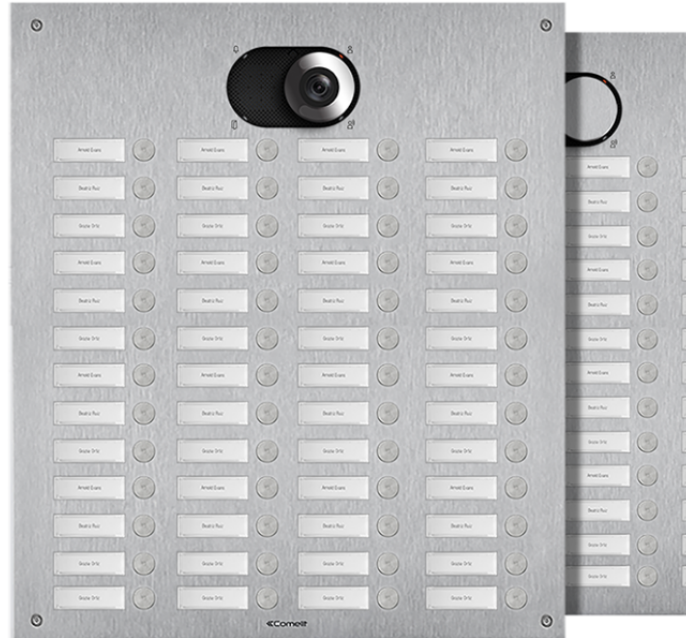

IX0452

SWITCH FRONT PANEL WITH 52 BUTTONS - 4 COLUMNS

Front plate for Switch entrance panel in 2.5 mm thick brushed AISI 316 stainless steel. Adapter art. 1250U (supplied) offers the option of using the audio or audio/video module (not supplied), depending on the type of wiring applied (Simplebus digital 2-wire or ViP). Complete with 52 pre-fitted, pre-wired buttons arranged in 4 columns. White LED nameplate backlighting. Nameplate replacement from the front. IK08 protection rating. To be finished with flush-mounted box or surface-mounted casing (not supplied). Dimensions (L x H x D): 409 x 502.1 x 2.5 mm.

AWARDS

IX0452

SWITCH FRONT PANEL WITH 52 BUTTONS - 4 COLUMNS

GENERAL DATA

Type	Monoblock
Product height (mm)	502.1
Product width (mm)	409
Product depth (mm)	2.5
Product colour	Steel
Material	Stainless steel AISI 316
Flush-mounted	Yes, with a dedicated accessory
Wall-mounted	Yes, with a dedicated accessory

IX0452

SWITCH FRONT PANEL WITH 52 BUTTONS - 4 COLUMNS

ENVIRONMENTAL AND COMPLIANCE FEATURES

IK vandal-proof protection degree	IK08
Operating temperature (°C)	-25 ÷ 55
Operating humidity (RH max - %) (%)	25 ÷ 75
Environmental class	III

IX0452

SWITCH FRONT PANEL WITH 52 BUTTONS - 4 COLUMNS

ACCESSORIES

IX9181 FLUSH-MOUNTED BOX FOR FRONT PANEL W/ 40-44-48-52

Flush-mounted box for Switch front panels art. IX0440, IX0444, IX0448, IX0452 with 40-44-48-52 buttons, galvanised steel finish.
Dimensions (L x H x D): 383 x 476 x 56 mm.