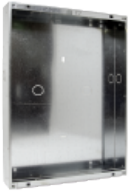

IX0452

SWITCH FRONT PANEL WITH 52 BUTTONS - 4 COLUMNS

Front plate for Switch entrance panel in 2.5 mm thick brushed AISI 316 stainless steel. Adapter art. 1250U (supplied) offers the option of using the audio or audio/video module (not supplied), depending on the type of wiring applied (Simplebus digital 2-wire or ViP). Complete with 52 pre-fitted, pre-wired buttons arranged in 4 columns. White LED nameplate backlighting. Nameplate replacement from the front. IK08 protection rating. To be finished with flush-mounted box or surface-mounted casing (not supplied). Dimensions (L x H x D): 409 x 502.1 x 2.5 mm.

AWARDS

IX0452

SWITCH FRONT PANEL WITH 52 BUTTONS - 4 COLUMNS

GENERAL DATA

Type	Monoblock
Product height (mm)	502.1
Product width (mm)	409
Product depth (mm)	2.5
Product colour	Steel
Material	Stainless steel AISI 316
Flush-mounted	Yes, with a dedicated accessory
Wall-mounted	Yes, with a dedicated accessory

IX0452

SWITCH FRONT PANEL WITH 52 BUTTONS - 4 COLUMNS

ENVIRONMENTAL AND COMPLIANCE FEATURES

IK vandal-proof protection degree	IK08
Operating temperature (°C)	-25 ÷ 55
Operating humidity (RH max - %) (%)	25 ÷ 75
Environmental class	III

IX0452

SWITCH FRONT PANEL WITH 52 BUTTONS - 4 COLUMNS

ACCESSORIES

IX9181 FLUSH-MOUNTED BOX FOR FRONT PANEL W/ 40-44-48-52

Flush-mounted box for Switch front panels art. IX0440, IX0444, IX0448, IX0452 with 40-44-48-52 buttons, galvanised steel finish.
Dimensions (L x H x D): 383 x 476 x 56 mm.