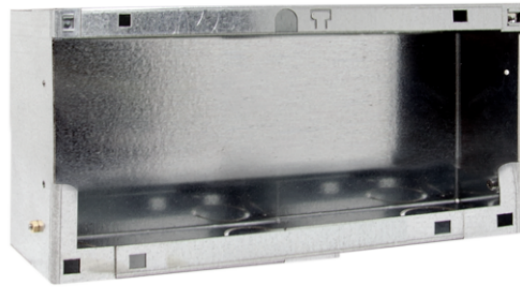

**IX9158**

**FLUSH-MOUNTED BOX FOR FRONT PLATE W/ACCESS. 3 COL.**

Flush-mounted box for front plate accessory for Switch series entrance panels with 3 columns.  
Dimensions: 276.9x110.5x55 mm.

**AWARDS**

DESIGN  
MILANO

**IX9158**

**FLUSH-MOUNTED BOX FOR FRONT PLATE W/ACCESS. 3 COL.**

**MAIN FEATURES**

Height (mm)	110.5
Width (mm)	276.9
Depth (mm)	55

**GENERAL DATA**

Type of finishing materials	Steel zinc coated
Product color	Steel

**COMPATIBILITY**

Simplebus 2 audio/video system	Yes
Building Kit audio/video system	Yes
Simplebus 2 audio system	Yes
Simplebus 1 audio system	Yes
Vip system	Yes

**MOUNTING/INSTALLATION**

Flush-mounted	Yes
---------------	-----