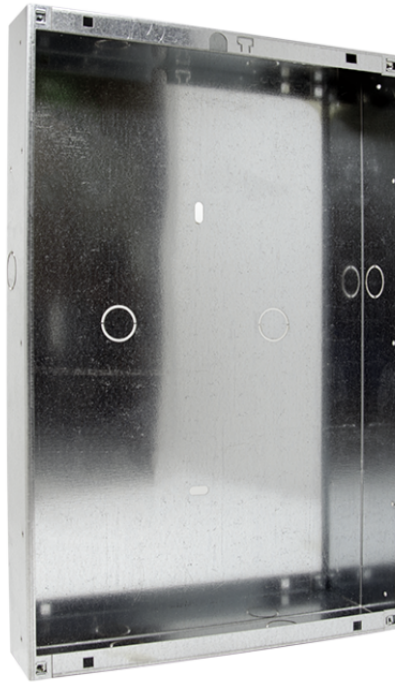

IX9180

FLUSH-MOUNTED BOX FOR FRONT PANEL W/ 36-39

Flush-mounted box for Switch front panels art. IX0336, IX0339 with 36-39 buttons, galvanised steel finish. Dimensions (L x H x D): 276.9 x 476 x 56 mm.

AWARDS

DESIGN
MILANO

IX9180

FLUSH-MOUNTED BOX FOR FRONT PANEL W/ 36-39

MAIN FEATURES

Height (mm)	476
Width (mm)	276.9
Depth (mm)	56

GENERAL DATA

Type of finishing materials	Steel zinc coated
Product color	Steel

COMPATIBILITY

Simplebus 2 audio/video system	Yes
Simplebus 2 audio system	Yes
Simplebus 1 audio system	Yes
Vip system	Yes

MOUNTING/INSTALLATION

Flush-mounted	Yes
---------------	-----