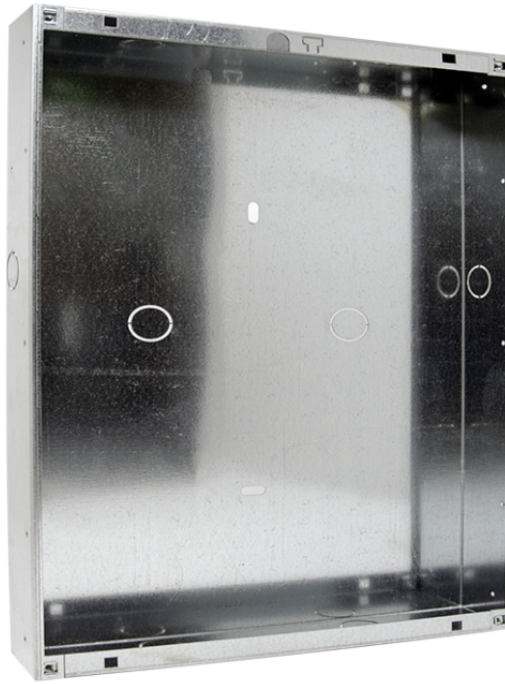

IX9182

FLUSH-MOUNTED BOX FOR FRONT PANEL W/ 55-60-65

Flush-mounted box for Switch front panels art. IX0555, IX0560, IX0565 with 55-60-65 buttons, galvanised steel finish. Dimensions (L x H x D): 469 x 476 x 56 mm.

AWARDS

DESIGN
MILANO

IX9182

FLUSH-MOUNTED BOX FOR FRONT PANEL W/ 55-60-65

MAIN FEATURES

Height (mm)	476
Width (mm)	469
Depth (mm)	56

GENERAL DATA

Type of finishing materials	Steel zinc coated
Product color	Steel

COMPATIBILITY

Simplebus 2 audio/video system	Yes
Simplebus 2 audio system	Yes
Simplebus 1 audio system	Yes
Vip system	Yes

MOUNTING/INSTALLATION

Flush-mounted	Yes
---------------	-----