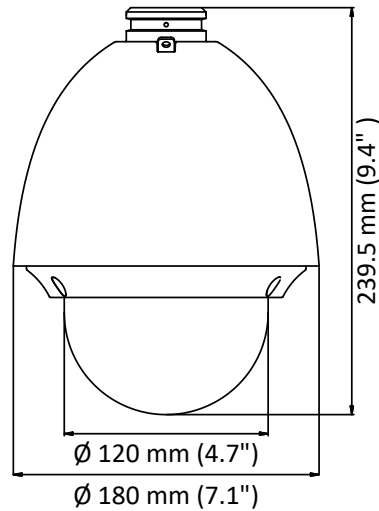

## DS-2AE4215T-D(C) 2 MP Turbo 4-Inch Speed Dome

Hikvision DS-2AE4215T-D(C) Turbo 4-Inch Speed Dome is able to capture high quality images in poor light environment. The embedded CMOS chip makes WDR, and real-time 1920 × 1080 resolution possible. With the help of the 15× optical zoom, and IR cut filter, the camera offers more details over an expansive area.

Preset Freezing	Yes
Scheduled Task	Preset/Patrol/Pattern/Pan Scan/Tilt Scan/Panorama Scan/Day Mode/Night Mode/Zero Calibration/None
<b>Input/Output</b>	
Video Output	Switchable TVI/AHD/CVI/CVBS video output, (NTSC or PAL composite, BNC)
Alarm	2 alarm inputs, 1 alarm output
RS-485 Interface	Half-duplex mode Self-adaptive HIKVISION, Pelco-P, Pelco-D protocol
UTC function	UTC protocol (or HIKVISION-C protocol in previous DVR)
<b>General</b>	
Menu Language	English
Power	12 VDC Max. 16 W
Working Temperature	-30° C to 65° C (-22° F to 149° F)
Working Humidity	90% or less
Protection Level	IP66 standard (outdoor dome) TVS 4,000 V lightning protection, surge protection and voltage transient protection
Mounting	Various mounting modes optional
Dimension	∅ 179.4 × 239.5 mm (∅ 7.1" × 9.4")
Weight (approx.)	2 kg (4.41 lb.)

## Dimensions