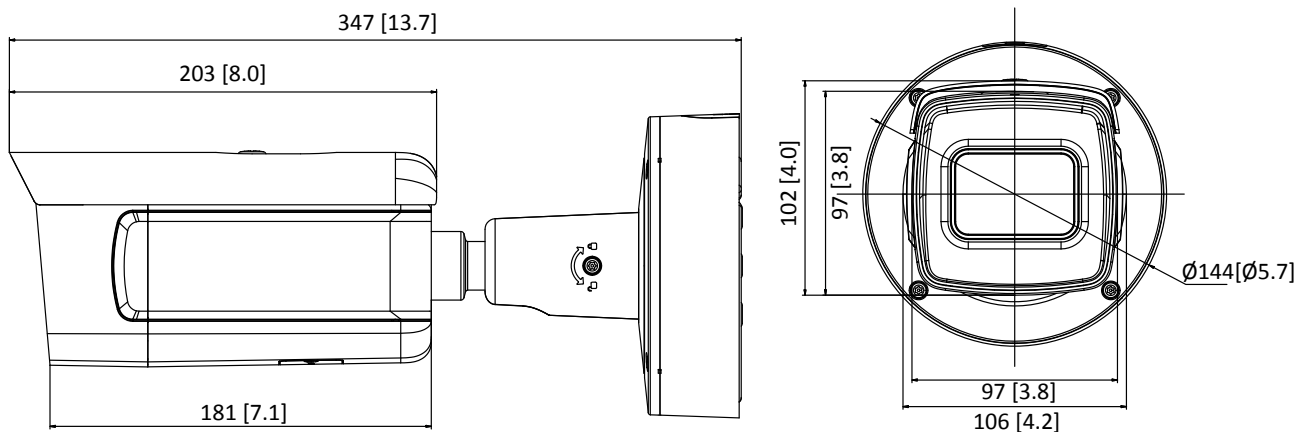

Power Supply	12 VDC $\pm$ 20%, two-core terminal block PoE (802.3at, class 4)
Power Consumption and Current	-IZS: 12 VDC, 1.0 A, max. 12 W; PoE (802.3at, 42.5 V to 57 V), 0.3 A to 0.2 A -IZHS: 12 VDC, 1.3 A, max. 15 W; PoE (802.3at, 42.5 V to 57 V), 0.4 A to 0.3 A
Protection Level	IP67, IK10
Heater	-H: yes
Material	Aluminum alloy
Dimensions	Camera: $\Phi 144 \times 347$ mm ($\Phi 5.7'' \times 13.7''$) With package: $405 \times 190 \times 180$ mm ($15.9'' \times 7.5'' \times 7.1''$)
Weight	Camera: approx. 2.45 kg (5.40 lb.) With package: approx. 2.7 kg (5.95 lb.)

* Listed resolutions are only selectable options. It does not mean that all streams can work at their maximum resolution at the same time.

Available Model

DS-2CD5A46G0-IZS(2.8–12 mm), DS-2CD5A46G0-IZHS(2.8–12 mm)

*-H: Heater supported

Dimension

Unit: mm[inch]

Accessory