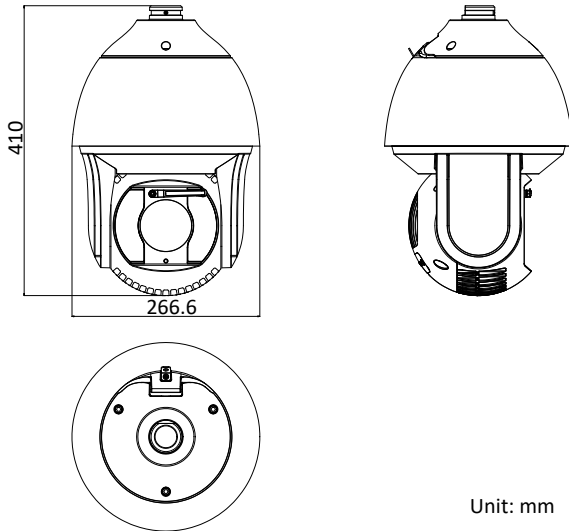

Weight

Approx. 8 kg (17.64 lb)

**Order Model**

DS-2DF8436IX-AEL (C), without wiper, 24 VAC &amp; Hi-PoE

DS-2DF8436IX-AELW (C), with wiper, 24 VAC &amp; Hi-PoE

**Dimensions**

Unit: mm