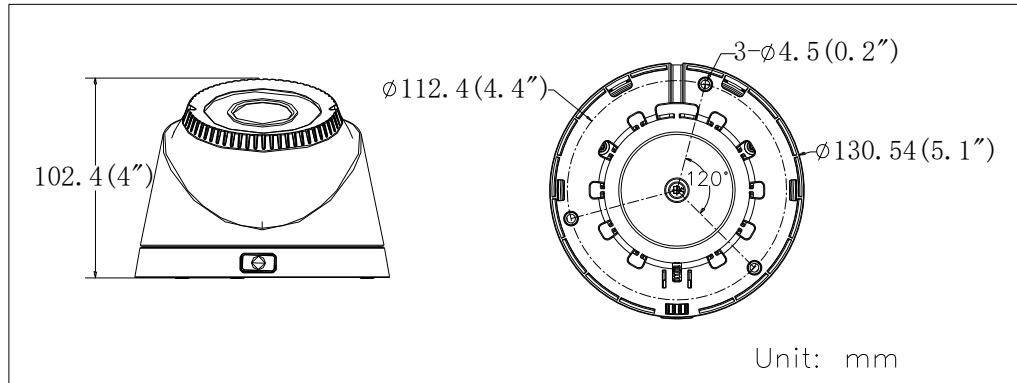

Dimensions