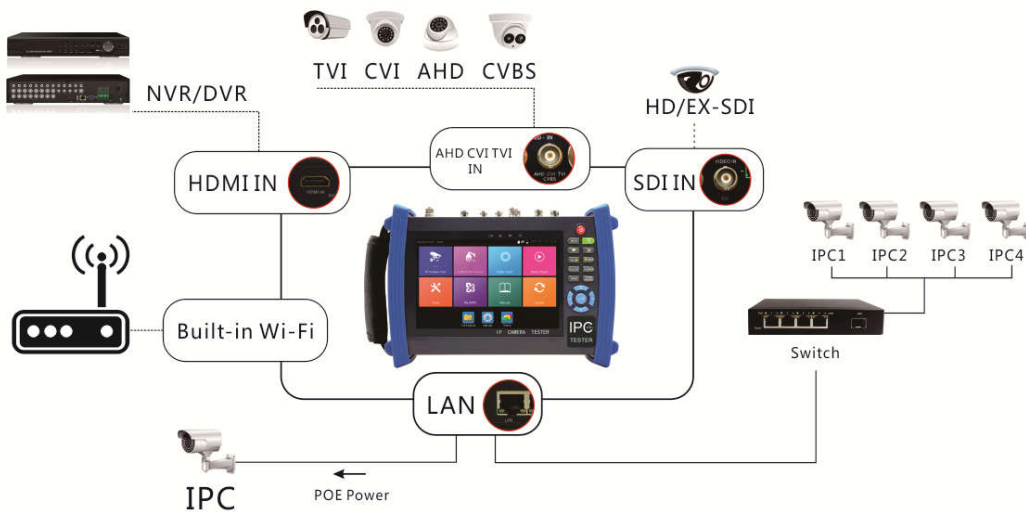

Application

The 7 inch touch screen IP camera tester is designed for maintenance and installation of IP analog, HD coaxial cameras as well as other security equipment. The 1920x1200 resolution enables it to display network HD cameras and analog cameras in high resolution. The unit supports many ONVIF PTZ and analog PTZ control. Additional, it with other functions TDR cable test, Digital multi-meter, UTP cable test and cable scan etc. CCTV installers often need to carry a variety of testing tools to complete their work. If take the all in one camera tester, making working conditions safer and increasing productivity.

- CCTV system installation and maintenance
- Network cabling project installation and maintenance
- Dome camera, IP TVI CVI AHD 4K H.265 camera testing
- Video transmission channel testing
- PTZ controller