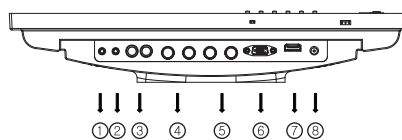

1. TRIGGER IN
2. PC STEREO IN
3. AV(composite) SOUND IN(R+L)
4. AV(composite)1 IN/OUT
5. AV(composite)2 IN/OUT
6. VGA IN
7. HDMI IN
8. DC 12V IN

Contact Point

- <http://www.oriontechnology.co.kr>
- 1242 Apo industrial zone, In-ri, Apo-up, Gimchun-shi, Kyungbuk, Korea
- TEL: 82-54-430-8902 / FAX: 82-54-430-8904