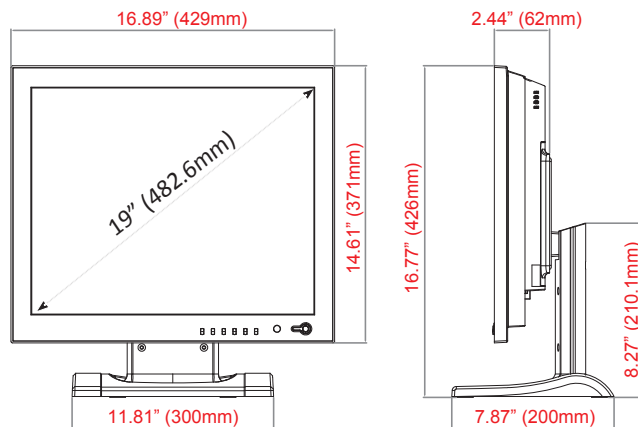

19RTVN ADVANTAGES:

- 19" LCD CCTV Monitor
- LCD Protection Glass
- BNC, VGA, HDMI
- 3D Comb-filter, De-interlace, Built-in Speakers
- 3-Year Warranty

INTERFACE