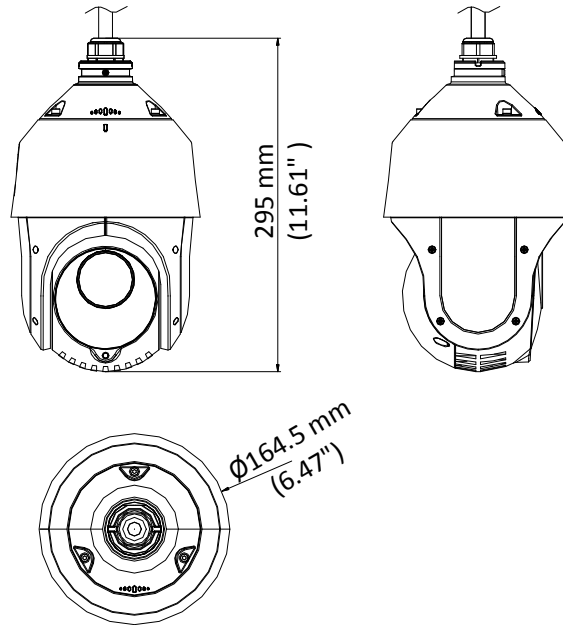

The embedded CMOS chip makes WDR, and real-time 1920 × 1080 resolution possible. With the help of the 15× optical zoom, and IR cut filter, the camera offers more details over an expansive area.

- 1/2.8" HD progressive scan CMOS
- 1920 × 1080 resolution
- 15× optical zoom, 16× digital zoom
- 120 dB True WDR (Wide Dynamic Range)
- Up to 100 m IR distance
- 3D intelligent positioning
- Switchable TVI/AHD/CVI/CVBS video outputs

Park Action	Preset/Patrol/Pattern/Pan Scan/Tilt Scan/Panorama Scan/Day Mode/Night Mode/None
PTZ Position Display	ON/OFF
Preset Freezing	Yes
Scheduled Task	Preset/Patrol/Pattern/Pan Scan/Tilt Scan/Panorama Scan/Day Mode/Night Mode/Zero Calibration/None
<b>Infrared</b>	
IR Distance	Up to 100 m
IR Intensity	Automatically adjusted depending on the zoom ratio
<b>Input/Output</b>	
Video Output	Switchable TVI/AHD/CVI/CVBS video output, (NTSC or PAL composite, BNC)
RS-485 Interface	Half-duplex mode Self-adaptive HIKVISION, Pelco-P, Pelco-D protocol
UTC function	UTC protocol (or HIKVISION-C protocol in previous DVR)
<b>General</b>	
Menu Language	English
Power	12 VDC Max.20 W (IR:7 W)
Working Temperature	-30° C to 65° C (-22° F to 149° F)
Working Humidity	90% or less
Protection Level	IP66 standard (outdoor dome) TVS 4,000 V lightning protection, surge protection and voltage transient protection
Mounting	Various mounting modes optional
Dimension	∅ 164.5 mm × 295 mm (∅ 6.47" × 11.61")
Weight (approx.)	2Kg (4.41lb.)

## Dimensions