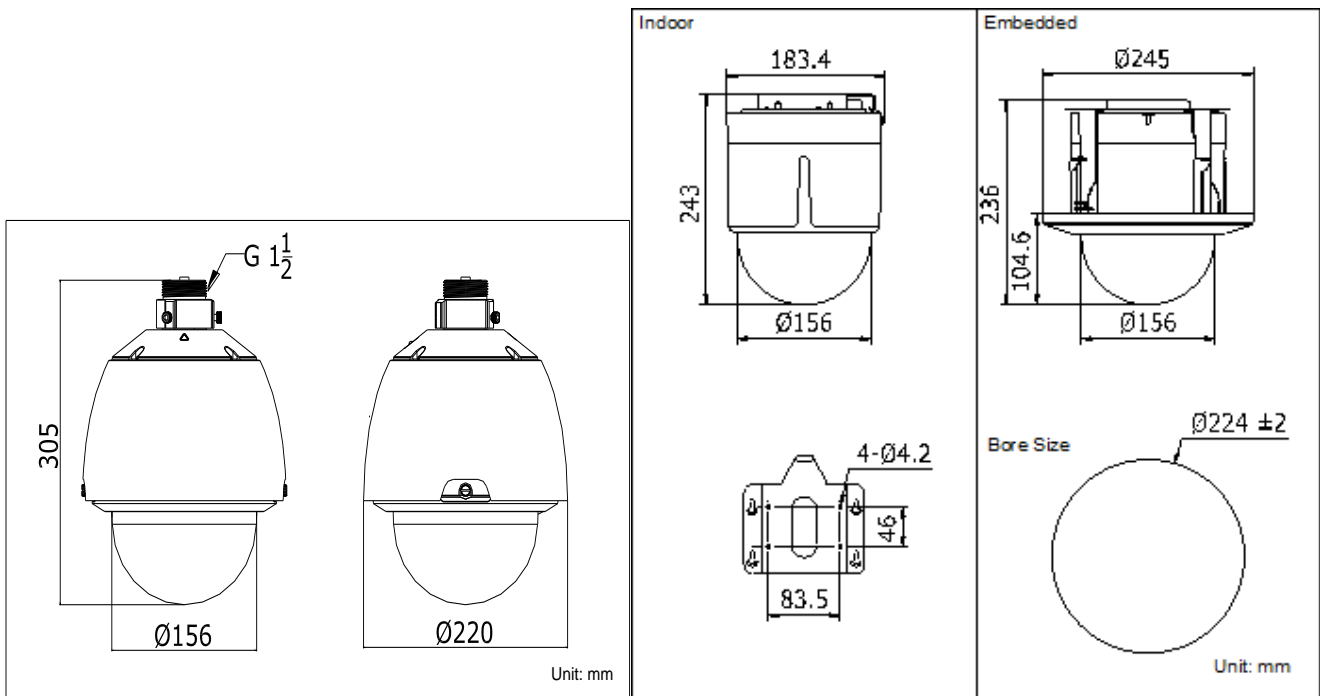

Dimensions

Order models

- DS-2AE5037-A, PAL, 24VAC, outdoor
- DS-2AE5037-A3, PAL, 24VAC, indoor
- DS-2AE5037N-A, NTSC, 24VAC, outdoor
- DS-2AE5037N-A3, NTSC, 24VAC, indoor

Accessories