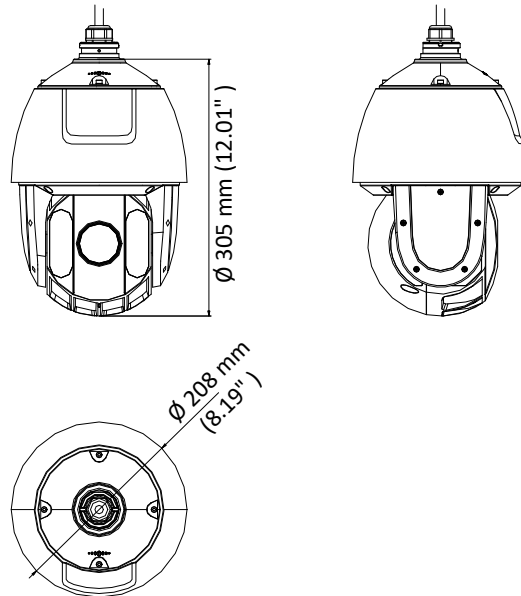

Order Model

DS-2AE5232TI-A(C)

Dimensions

Accessories

Headquarters

No.555 Qianmo Road, Binjiang District,
Hangzhou 310051, China
T +86-571-8807-5998
overseasbusiness@hikvision.com

Hikvision USA
T +1-909-895-0400
sales.usa@hikvision.com

Hikvision Italy
T +39-0438-6902
info.it@hikvision.com

Hikvision Singapore
T +65-6684-4718
sg@hikvision.com

Hikvision Europe
T +31-23-5542770
saleseuro@hikvision.com

Hikvision France
T +33(0)1-85-330-444
info.fr@hikvision.com

Hikvision Oceania
T +61-2-8599-4233
salesau@hikvision.com

Hikvision Middle East
T +971-4-8816086
salesme@hikvision.com

Hikvision Spain
T +34-91-737-16-55
info.es@hikvision.com

Hikvision Hong Kong
T +852-2151-1761

Hikvision Russia
T +7-495-669-67-99
saleru@hikvision.com

Hikvision Poland
T +48-22-460-01-50
poland@hikvision.com

Hikvision Canada
T +1-909-895-0400
sales.usa@hikvision.com

Hikvision India
T +91-22-28469900
sales@pramahikvision.com

Hikvision UK
T +44-1628-9021-4
support.uk@hikvision.com