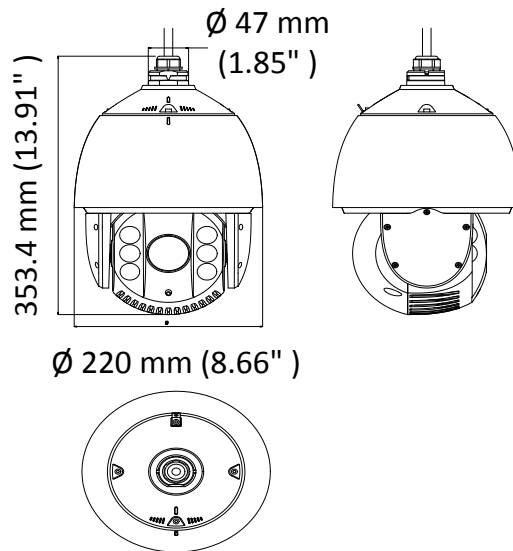

Order Model

DS-2AE7232TI-A(C)

Dimensions