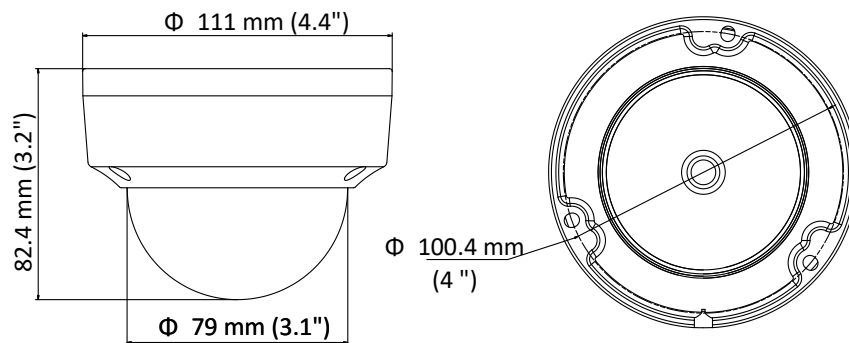

Dimension

Accessory

Distributed by

HIKVISION®

Headquarters

No.555 Qianmo Road, Binjiang District,
Hangzhou 310051, China
T +86-571-8807-5998
overseasbusiness@hikvision.com

Hikvision USA
T +1-909-895-0400
sales.usa@hikvision.com

Hikvision Italy
T +39-0438-6902
info.it@hikvision.com

Hikvision Singapore
T +65-6684-4718
sg@hikvision.com

Hikvision Africa
T +27 (10) 0351172
sale.africa@hikvision.com

Hikvision Europe
T +31-23-55-42-770
info.eu@hikvision.com

Hikvision France
T +33(0)1-85-330-450
info.fr@hikvision.com

Hikvision Oceania
T +61-2-8599-4233
salesau@hikvision.com

Hikvision Hong Kong
T +852-2151-1761

Hikvision Middle East
T +971-4-8816086
salesme@hikvision.com

Hikvision Spain
T +34-91-737-16-55
info.es@hikvision.com

Hikvision Canada
T +1-909-895-0400
sales.usa@hikvision.com

Hikvision Russia
T +7-495-669-67-99
saleru@hikvision.com

Hikvision Poland
T +48-22-460-01-50
poland@hikvision.com

Hikvision Korea
T +82-31-731-8841
sales.korea@hikvision.com

Hikvision India
T +91-22-28469900
sales@pramahikvision.com

Hikvision UK
T +01628-902140
support.uk@hikvision.com

Hikvision Brazil
T +55 11 3318-0050
Latam.support@hikvision.com