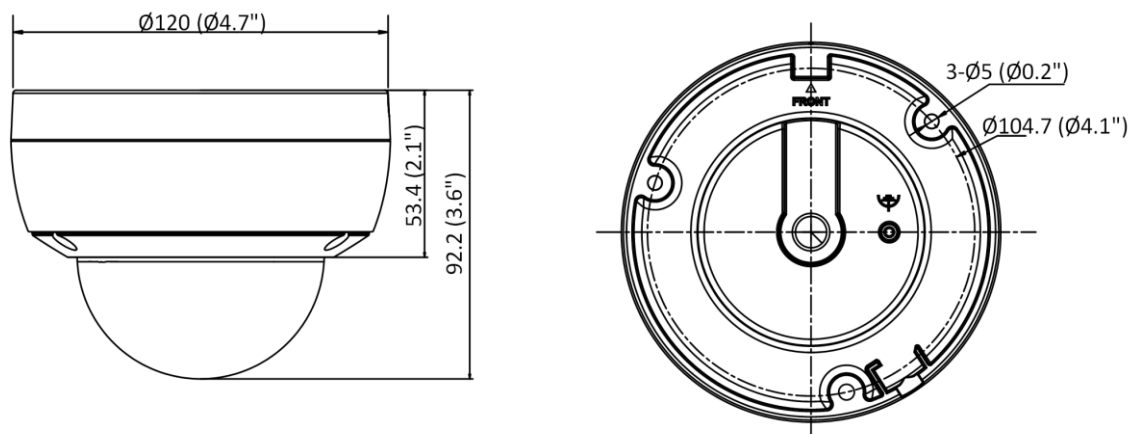

Safety	UL (UL 60950-1); CB (IEC 60950-1:2005 + Am 1:2009 + Am 2:2013, IEC 62368-1:2014); CE-LVD (EN 60950-1:2005 + Am 1:2009 + Am 2:2013, IEC 62368-1:2014); BIS (IS 13252(Part 1):2010+A1:2013+A2:2015)
Environment	CE-RoHS (2011/65/EU); WEEE (2012/19/EU); Reach (Regulation (EC) No 1907/2006)
Protection	IP67 (IEC 60529-2013), IK10 (IEC 62262:2002)

▪ Available Model

DS-2CD1143G0-IUF (2.8/4 mm)

▪ Dimension

Unit: mm (inch)

▪ Accessory

▪ Optional

DS-1271ZJ-120	DS-1272ZJ-120
Pendant Mount	Wall Mount