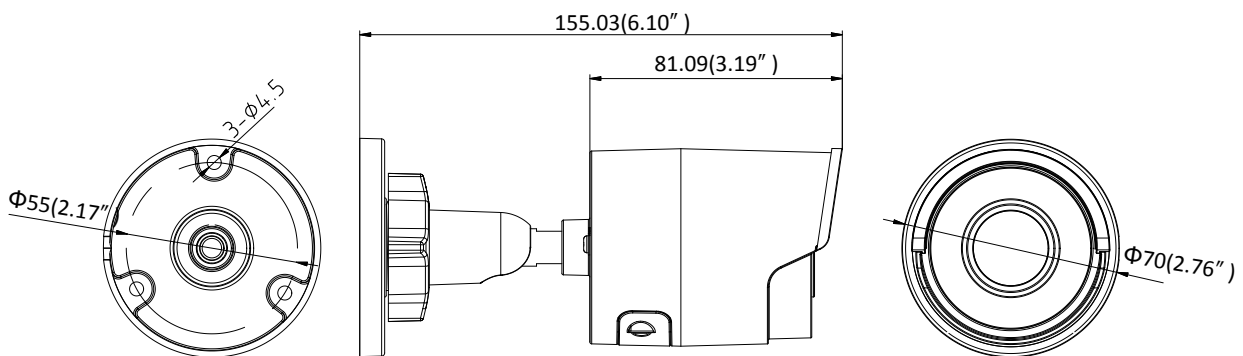

General Function	One-key Reset, Anti-Flicker, Heartbeat, Mirror, Password Protection, Privacy Mask, Watermark, IP Address Filter
Interface	
Communication Interface	1 RJ45 10M/100M self-adaptive Ethernet port
On-board Storage	Built-in microSD/SDHC/SDXC slot, up to 128 GB
Smart Feature-set	
Behavior Analysis	Line crossing detection, intrusion detection, unattended baggage detection, object removal detection
Line Crossing Detection	Cross a pre-defined virtual line, up to 1 pre-defined virtual lines supported
Intrusion Detection	Enter and loiter in a pre-defined virtual region, up to 1 pre-defined virtual regions supported
Object Removal Detection	Objects removed from the pre-defined region, such as the exhibits on display.
Unattended Baggage Detection	Objects left over in the pre-defined region such as the baggage, purse, dangerous materials
Face Detection	Human face appears in the image can be detected and trigger linkage method
General	
Operating Conditions	-30 °C to +60 °C (-22 °F to +140 °F), Humidity 95% or less (non-condensing)
Power	12 VDC ± 25%, 5W PoE(802.3af, class 3), 6.5W
IR Range	Up to 30 m
Protection Level	IP67
Dimensions	Camera: $\Phi 70 \times 155.03$ mm ($\Phi 2.76'' \times 6.1''$) Package: $216 \times 121 \times 118$ mm ($8.5'' \times 4.76'' \times 4.65''$)
Weight	Camera: 410 g (0.9 lb.)

Available Models

DS-2CD2025FHWD-I

Dimensions

Unit: mm