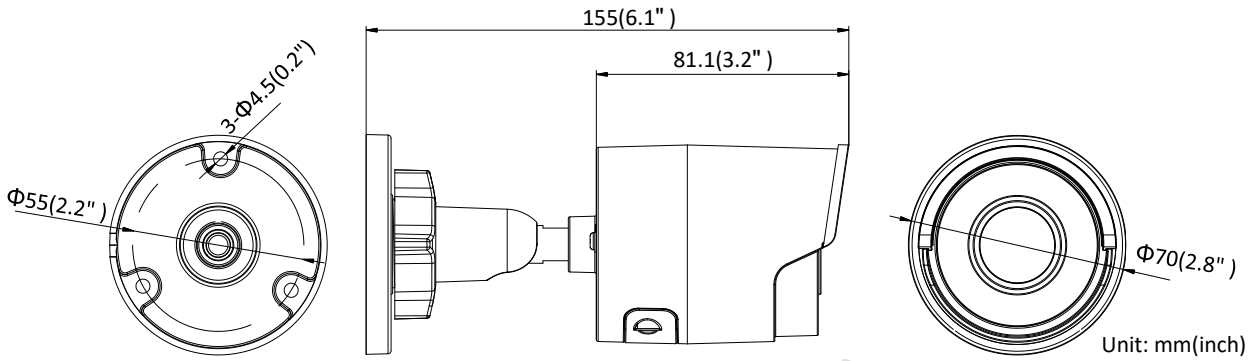

Dimensions