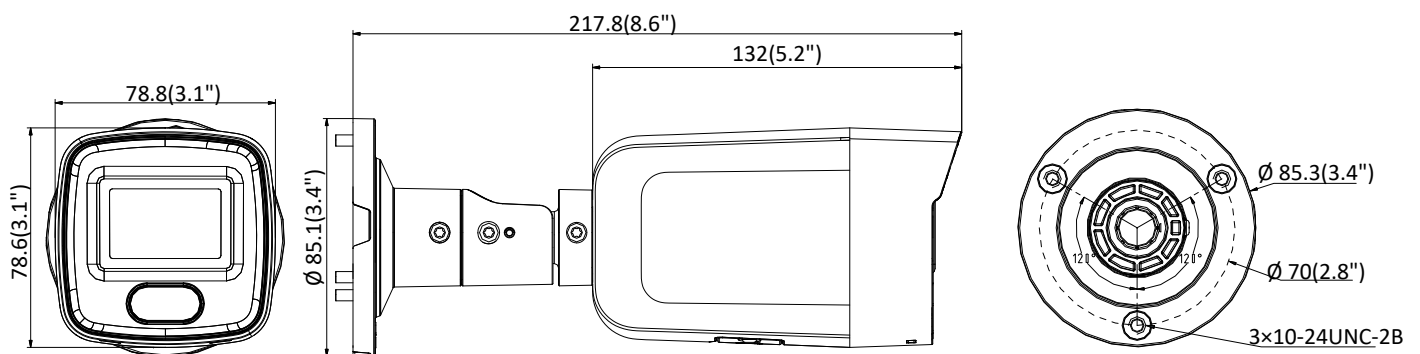

Approval	
Protection	Ingress protection: IP67 (IEC 60529-2013)
EMC	CE-EMC (EN 55032: 2015, EN 61000-3-2: 2014, EN 61000-3-3: 2013, EN 50130-4: 2011 +A1: 2014); RCM (AS/NZS CISPR 32: 2015); IC (ICES-003: Issue 6, 2016); KC (KN 32: 2015, KN 35: 2015)
Safety	UL (UL 60950-1); CB (IEC 60950-1:2005 + Am 1:2009 + Am 2:2013); CE-LVD (EN 60950-1:2005 + Am 1:2009 + Am 2:2013); BIS (IS 13252(Part 1):2010+A1:2013+A2:2015); LOA (IEC/EN 60950-1)
Environment	CE-RoHS (2011/65/EU); WEEE (2012/19/EU); Reach (Regulation (EC) No 1907/2006)

* Listed resolutions are only selectable options. It does not mean that all streams can work at their maximum resolution at the same time.

Available Model

DS-2CD2047G1-L (2.8/4/6 mm)

Dimension

Unit: mm(inch)

Accessory