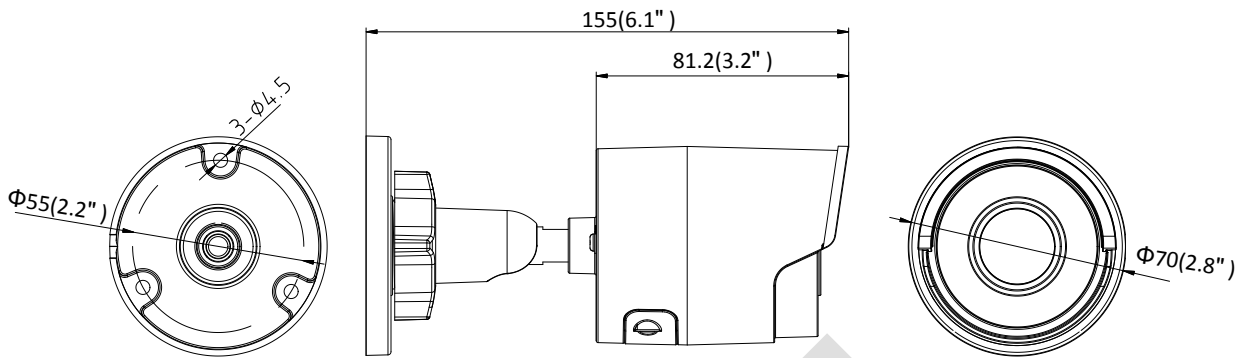

Dimensions