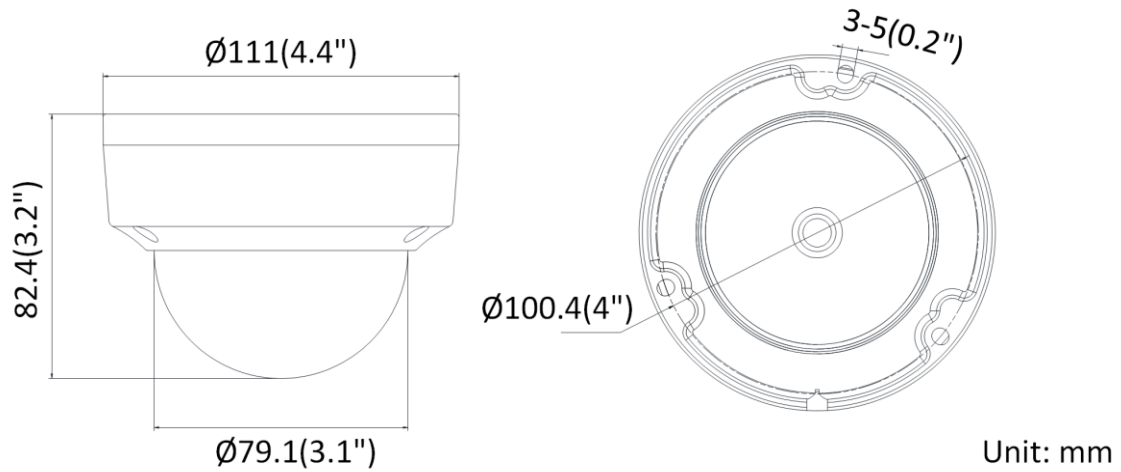

Channel Bandwidth	-W: 20/40 MHz
Transfer Rate	-W: 11b: 11 Mbps 11g: 54 Mbps 11n: 65 Mbps
Wireless Range	-W: 50 m

▪ Available Models

- DS-2CD2121G0-I (2.8 mm, 4 mm, 6 mm)
- DS-2CD2121G0-IS (2.8 mm, 4 mm, 6 mm)
- DS-2CD2121G0-IW (2.8 mm, 4 mm)
- DS-2CD2121G0-IWS (2.8 mm, 4 mm)

▪ Dimension