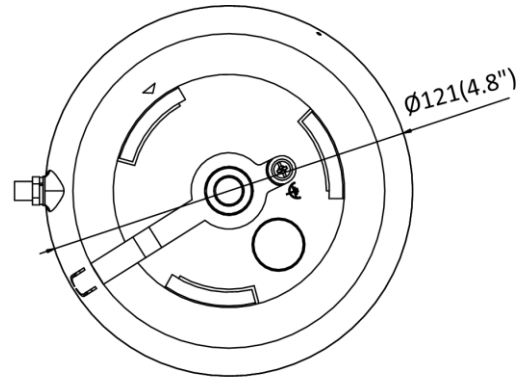

H.265+

Main stream supports

▪ Dimension

Unit: mm(inch)