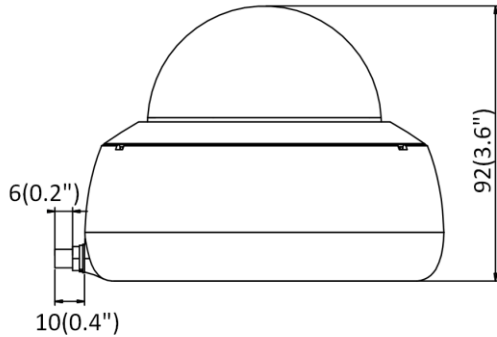

H.265+

Main stream supports

▪ Dimension

Unit: mm(inch)