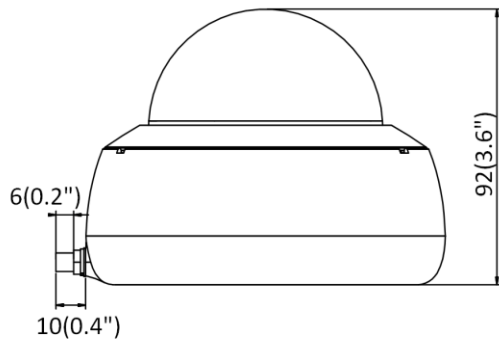

Compression Standard

H.264+	Main stream supports
H.265+	Main stream supports

Available Model

DS-2CD2141G1-IDW1 (2.8 mm, 4 mm)

Dimension

Unit: mm(inch)

Distributed by