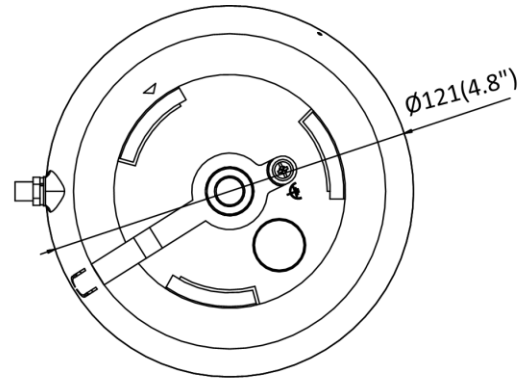

Compression Standard

H.264+	Main stream supports
H.265+	Main stream supports

Available Model

DS-2CD2141G1-IDW1 (2.8 mm, 4 mm)

Dimension

Unit: mm(inch)

Distributed by