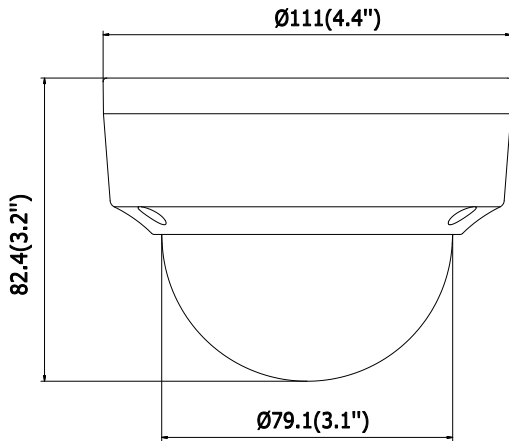

Dimensions

Unit: mm

Accessories

Distributed by