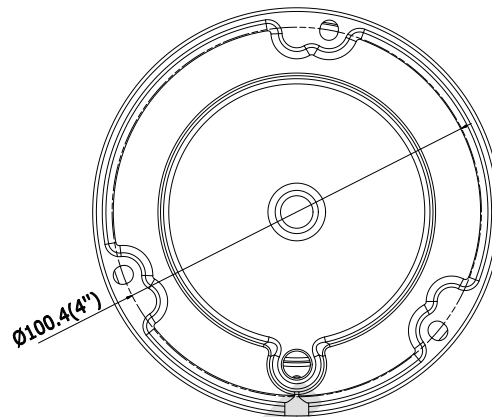

Dimensions

Unit: mm

Accessories

Distributed by