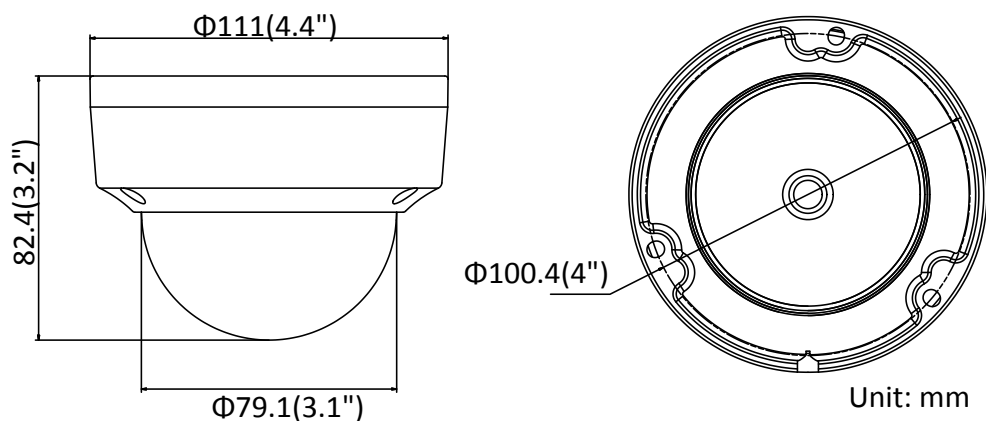

Dimensions

Accessories

DS-1259ZJ

DS-1272ZJ-110

DS-1272ZJ-110B

DS-1271ZJ-110

DS-1280ZJ-DM18

DS-1276ZJ

DS-1275ZJ

DS-1250ZJ

Distributed by