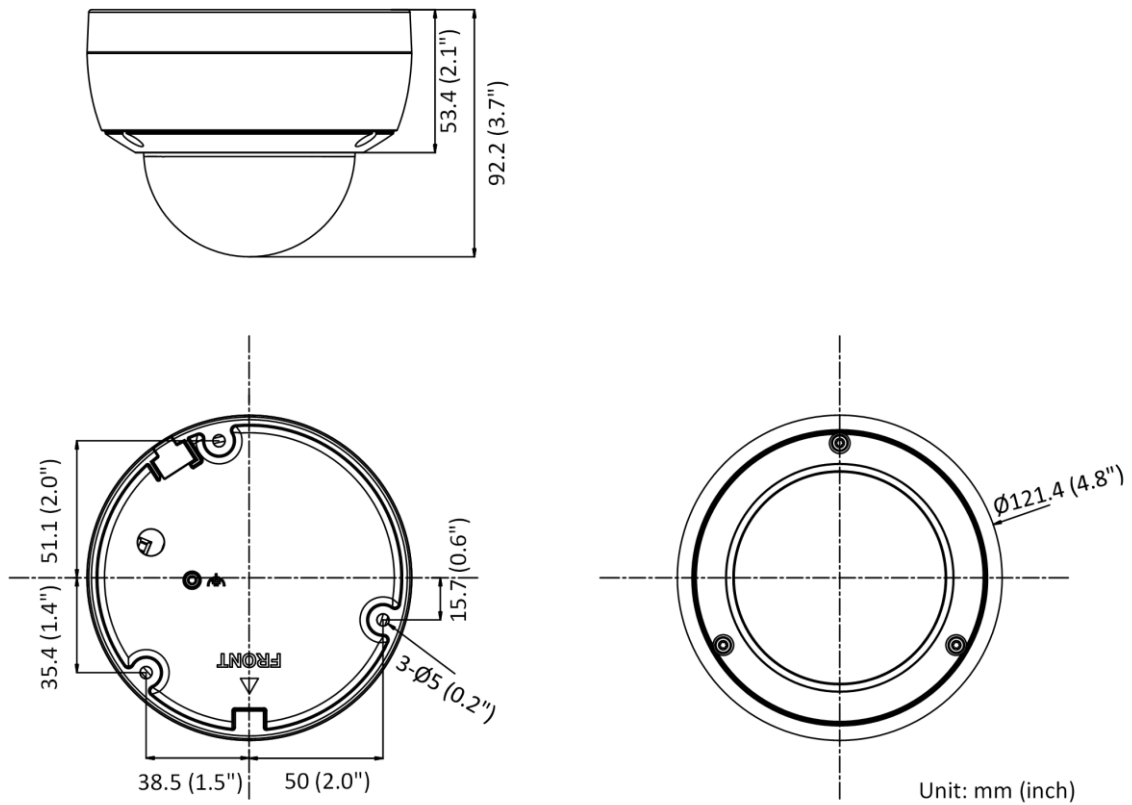

▪ **Dimension**

▪ **Accessory**

▪ **Optional**

DS-1272ZJ-120 Wall Mount	DS-1280ZJ-DM46 Junction Box	DS-1275ZJ-SUS Vertical Pole Mount	DS-1271ZJ-120 Pendant Mount	DS-1272ZJ-120B Wall Mount
DS-1276ZJ-SUS Corner Mount	DS-1253ZJ-M Rain Shade