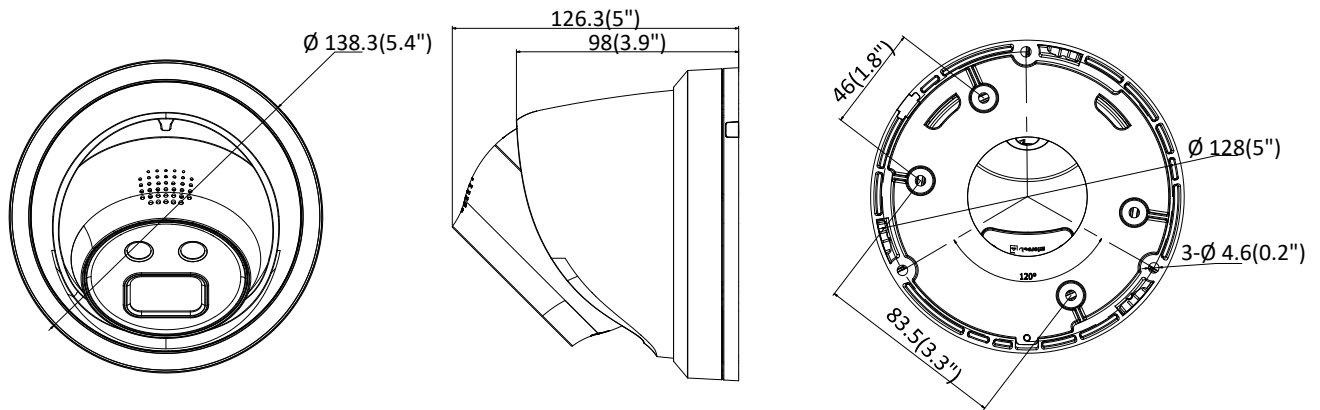

Dimension

Unit: mm(inch)

Accessory

Distributed by