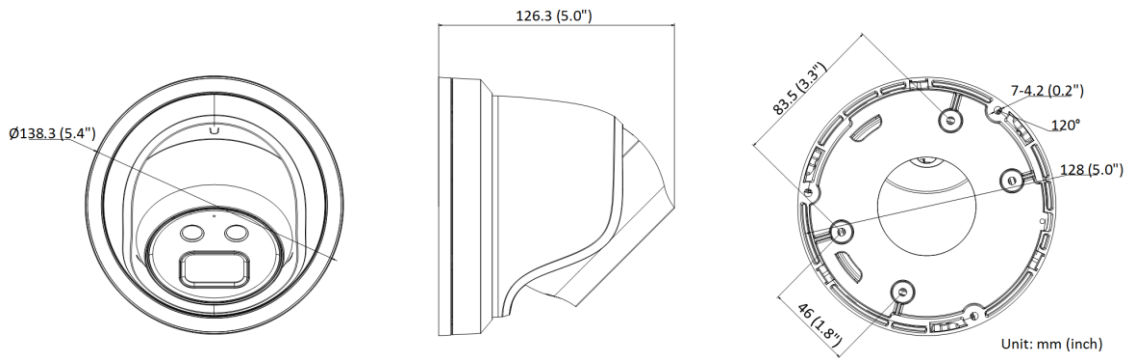

Power Supply	12 VDC \pm 25%, reverse polarity protection PoE: 802.3af, class 3
Power Consumption and Current	12 VDC, 0.4 A, max. 4.8 W PoE: (802.3af, 36 V to 57 V), 0.17 A to 0.1 A, max. 5.8 W
Power Interface	\varnothing 5.5 mm coaxial power plug
Material	Metal except for trim ring
Camera Dimension	\varnothing 138.3 \times 126.3 mm (5.4" \times 5.0")
Package Dimension	170 \times 170 \times 150 mm (6.7" \times 6.7" \times 5.9")
Camera Weight	770 g (1.7 lb.)
With Package Weight	1073 g (2.4 lb.)
Linkage Method	Upload to NAS/memory card, notify surveillance center, trigger record, trigger capture, strobe light, audible warning *Note: External device is required.
Web Client Language	32 languages English, Russian, Estonian, Bulgarian, Hungarian, Greek, German, Italian, Czech, Slovak, French, Polish, Dutch, Portuguese, Spanish, Romanian, Danish, Swedish, Norwegian, Finnish, Croatian, Slovenian, Serbian, Turkish, Korean, Traditional Chinese, Thai, Vietnamese, Japanese, Latvian, Lithuanian, Portuguese (Brazil)
General Function	Anti-flicker, heartbeat, mirror, privacy masks, flash log, password reset via e-mail, pixel counter
Software Reset	Yes
Approval	
EMC	FCC (47 CFR Part 15, Subpart B); CE-EMC (EN 55032: 2015, EN 61000-3-2: 2014, EN 61000-3-3: 2013, EN 50130-4: 2011 +A1: 2014); RCM (AS/NZS CISPR 32: 2015); IC (ICES-003: Issue 6, 2016); KC (KN 32: 2015, KN 35: 2015)
Safety	UL (UL 60950-1); CB (IEC 60950-1:2005 + Am 1:2009 + Am 2:2013); CE-LVD (EN 60950-1:2005 + Am 1:2009 + Am 2:2013); BIS (IS 13252(Part 1):2010+A1:2013+A2:2015); LOA (IEC/EN 60950-1)
Environment	CE-RoHS (2011/65/EU); WEEE (2012/19/EU); Reach (Regulation (EC) No 1907/2006)
Protection	-IU: Ingression protection: IP66 (IEC 60529-2013) -I: Ingression protection: IP67 (IEC 60529-2013)

Available Model

DS-2CD2326G2-I (2.8 mm, 4 mm, 6 mm)

DS-2CD2326G2-IU (2.8 mm, 4 mm, 6 mm)

▪ **Dimension**

▪ **Accessory**

DS-1276ZJ-SUS
Corner Mount

DS-1271ZJ-140
Pendent Mount

DS-1273ZJ-140B
Wall Mount