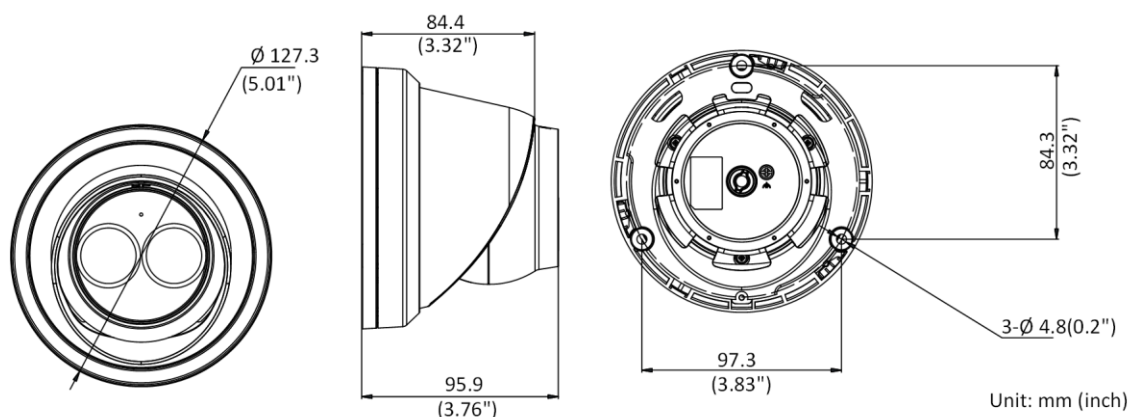

* Listed resolutions are only selectable options. It does not mean that all streams can work at their maximum resolution at the same time.

Available Model

DS-2CD2363G0-I (2.8/4/6 mm), DS-2CD2363G0-IU (2.8/4/6 mm)

Dimensions