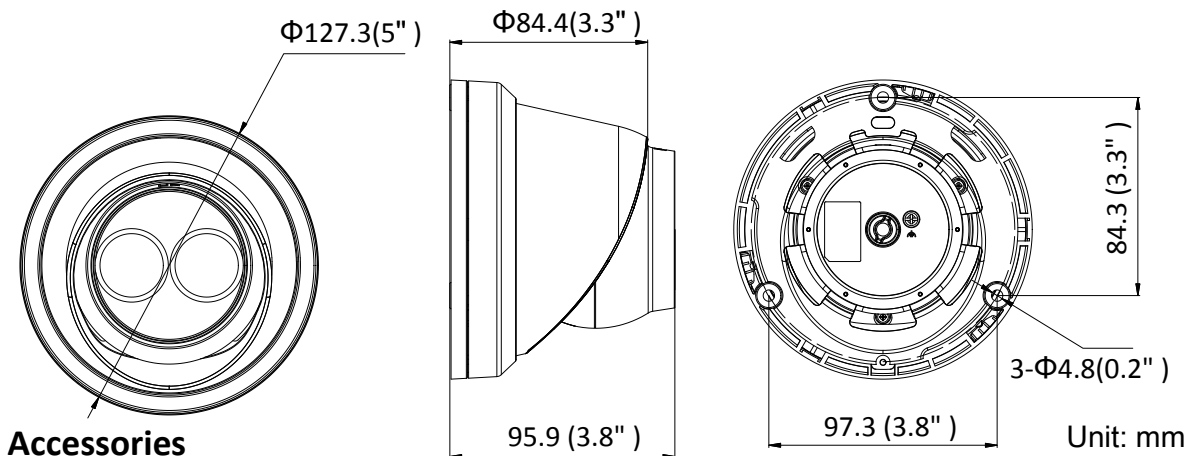

Dimensions

Accessories

Distributed by

HIKVISION®

Headquarters

No.555 Qianmo Road, Binjiang District,
Hangzhou 310051, China
T +86-571-8807-5998
overseasbusiness@hikvision.com

Hikvision USA
T +1-909-895-0400
sales.usa@hikvision.com

Hikvision Italy
T +39-0438-6902
info.it@hikvision.com

Hikvision Singapore
T +65-6684-4718
sg@hikvision.com

Hikvision Africa
T +27 (0) 0351172
sale.africa@hikvision.com

Hikvision Europe
T +31-23-55-42-770
info.eu@hikvision.com

Hikvision France
T +33(0)1-85-330-450
info.fr@hikvision.com

Hikvision Oceania
T +61-2-8599-4233
salesau@hikvision.com

Hikvision Hong Kong
T +852-2151-1761

Hikvision Middle East
T +971-4-8816086
salesme@hikvision.com

Hikvision Spain
T +34-91-737-16-55
info.es@hikvision.com

Hikvision Canada
T +1-909-895-0400
sales.usa@hikvision.com

Hikvision Russia
T +7-495-669-67-99
saleru@hikvision.com

Hikvision Poland
T +48-22-460-01-50
potand@hikvision.com

Hikvision Korea
T +82-31-731-8841
sales.korea@hikvision.com

Hikvision India
T +91-22-28469900
sales@pramahikvision.com

Hikvision UK
T +01628-902140
support.uk@hikvision.com

Hikvision Brazil
T +55 11 3318-0050
Latam.support@hikvision.com