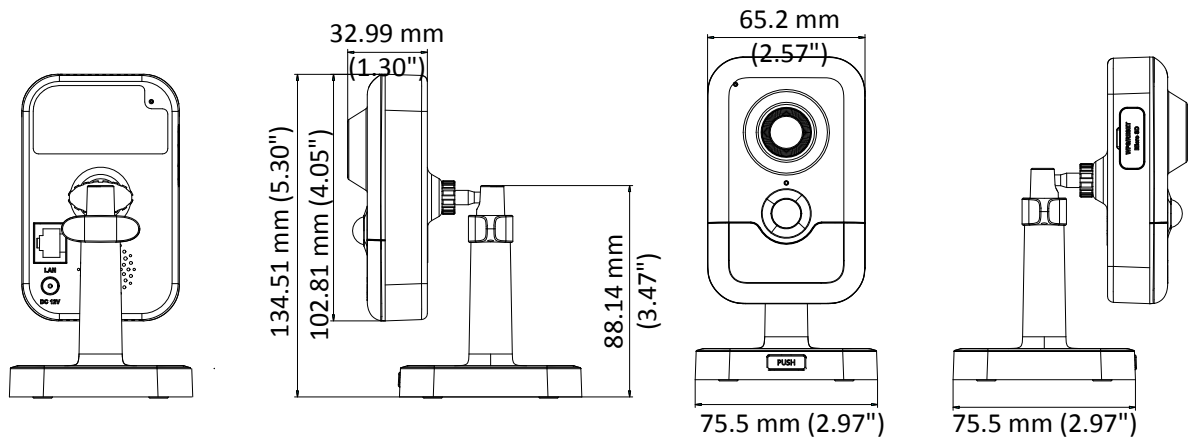

Available Model:

DS-2CD2435FWD-I, DS-2CD2435FWD-IW

Dimensions