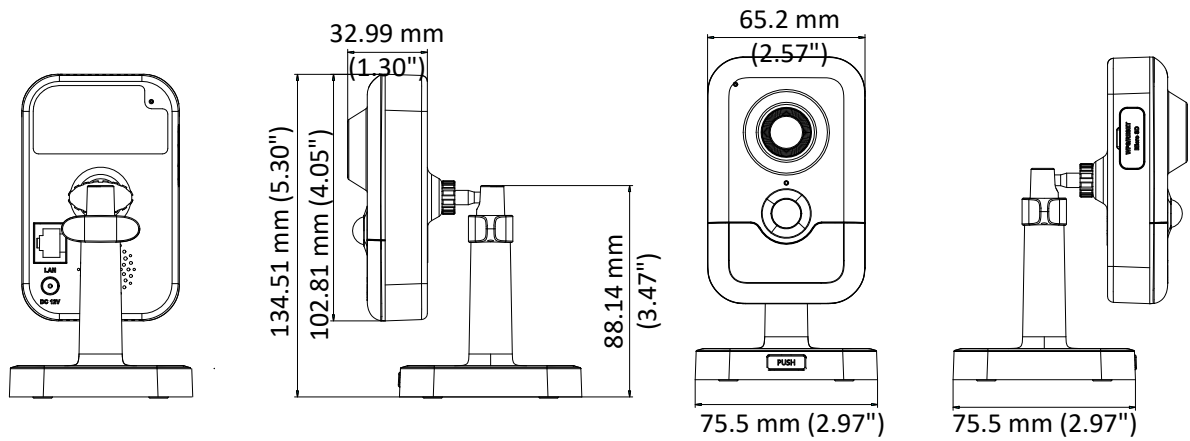

Available Model:

DS-2CD2435FWD-IW

Dimensions